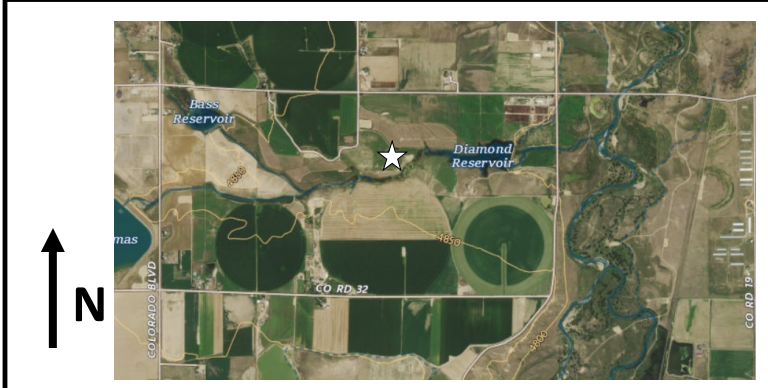

Figure 1

Site Location Map
Kerr-McGee Oil and Gas Onshore LP
Elliott ST 41C-17HZ
 SWNW Sec. 17-T3N-R67W
 Weld County, Colorado

Source: USGS 7.5 Minute Topographic Map, Gowanda, CO Quadrangle

Date: 10/20/2025