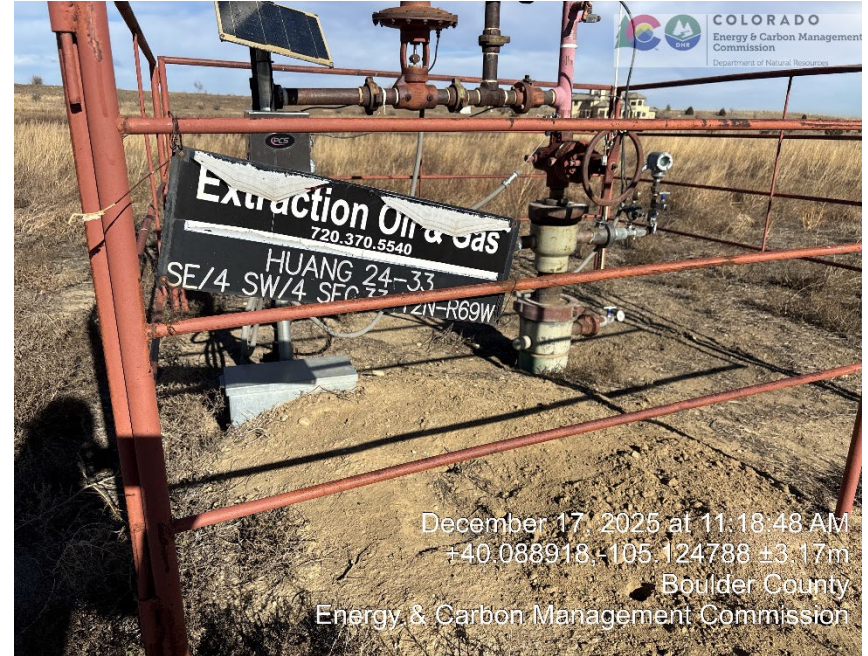

Inspection Photos
Location Name: Huang 24-33
Location ID: 321462

Production facility

Wellhead