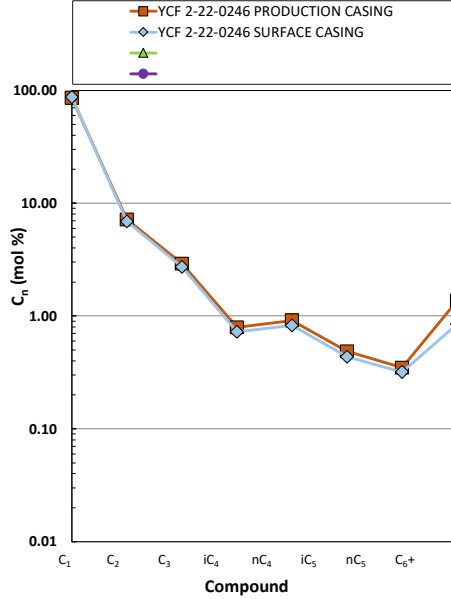

Hydrocarbon Composition Plot

Methane $\delta^{13}\text{C}$ vs δD Genetic Classification Plot