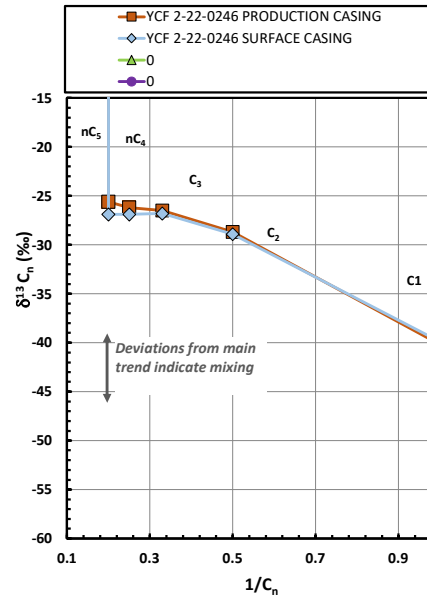

Mixing Plot