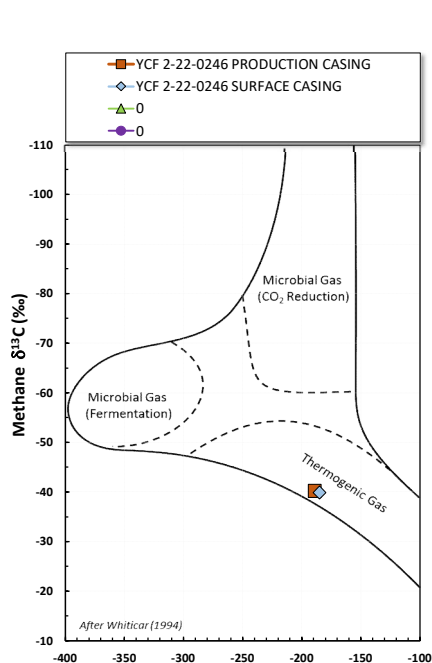

Methane $\delta^{13}\text{C}$ vs δD Genetic Classification Plot