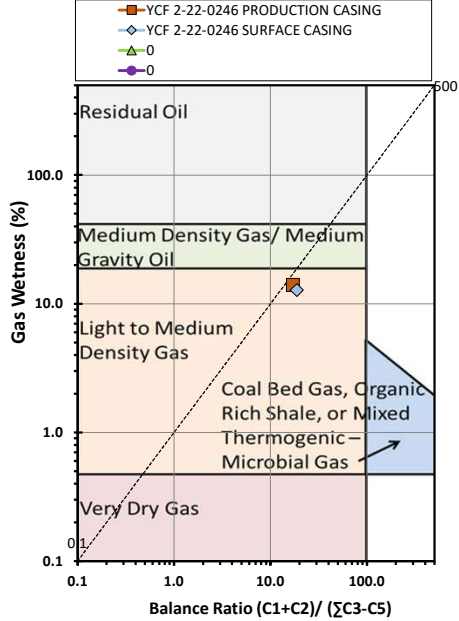

Haworth Ratio Plot - Characterization of Hydrocarbon Type