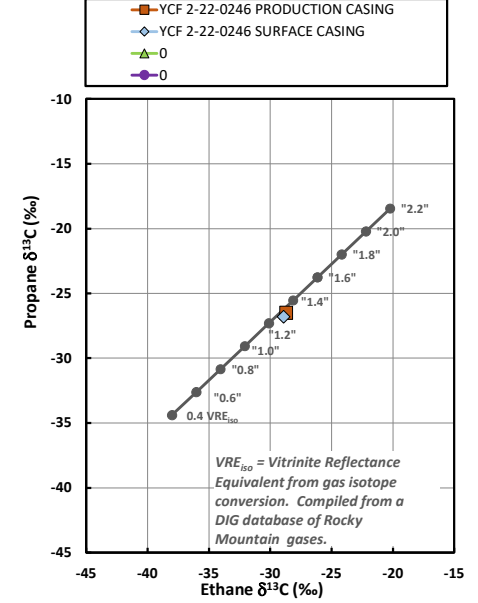

Ethane - Propane Maturity Plot