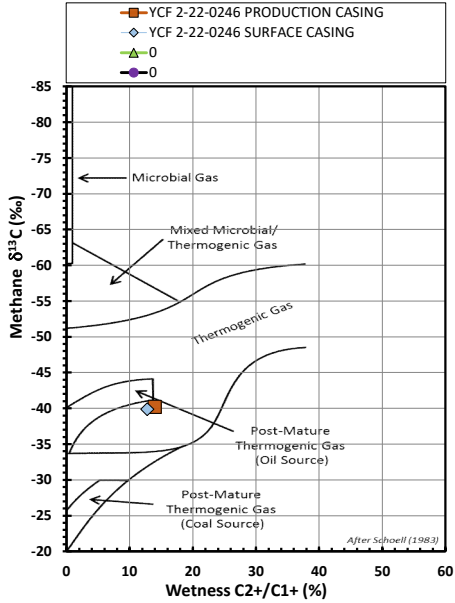

Methane $\delta^{13}\text{C}$ vs Wetness Genetic Classification Plot

Haworth Ratio Plot - Characterization of Hydrocarbon Type