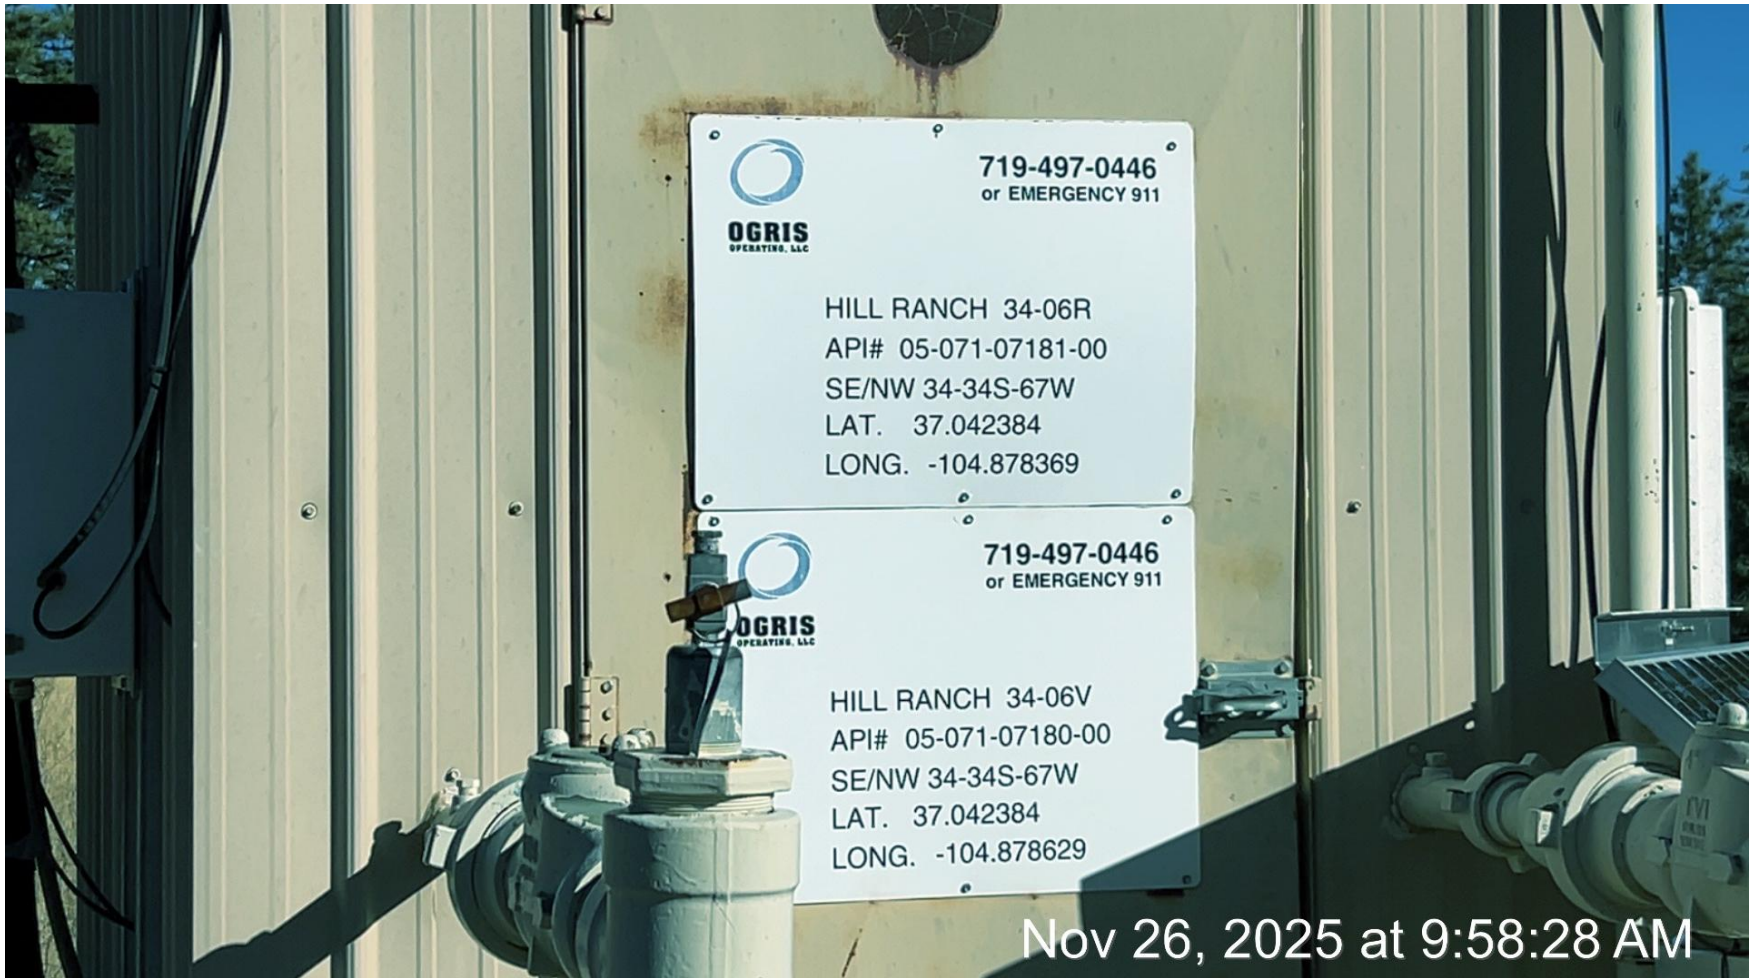

WELL NAME: , HR 34-06

API #: 071-07181

PHOTO 1: WELL SIGN

PHOTO 2: LOCATION