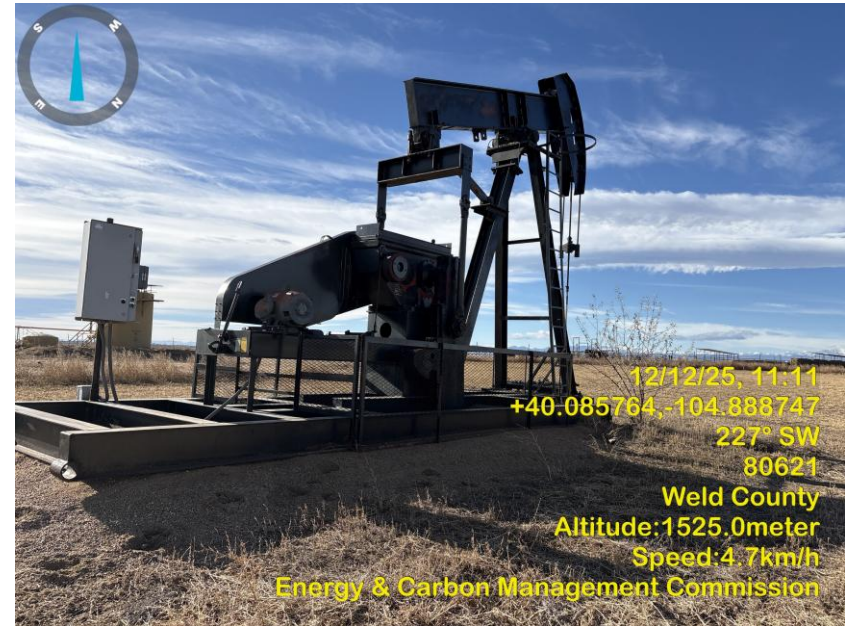

Inspection Photos
Location Name: Hein 2
Location ID: 332959

Photo 1 Location.

Photo 2 ECD, Horizontal Heated Separator.

Inspection Photos
Location Name: Hein 2
Location ID: 332959

Photo 3 Gas Meter Runs No calibration records.

Photo 4 Separators.

Inspection Photos
Location Name: Hein 2
Location ID: 332959

Photo 5 Manifold.

Photo 6 Unmarked flow line.

Inspection Photos
Location Name: Hein 2
Location ID: 332959

Photo 7 Tank battery.

Photo 8 Tank battery sign.

Inspection Photos
Location Name: Hein 2
Location ID: 332959

Photo 9 Wellsite.

Photo 10 Wellsite sign.

Inspection Photos
Location Name: Hein 2
Location ID: 332959

Photo 11 Wellhead.