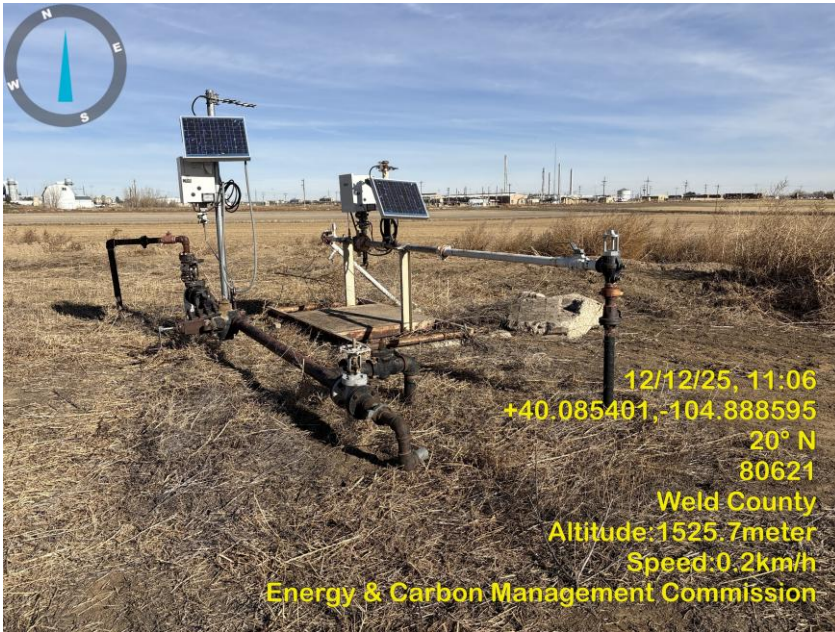

Inspection Photos
Location Name: Hein 2
Location ID: 332959

Photo 1 Location.

Photo 2 ECD, Horizontal Heated Separator.

Inspection Photos
Location Name: Hein 2
Location ID: 332959

Photo 3 Gas Meter Runs No calibration records.

Photo 4 Separators.

Inspection Photos
Location Name: Hein 2
Location ID: 332959

Photo 5 Manifold.

Photo 6 Unmarked flow line.

Inspection Photos
Location Name: Hein 2
Location ID: 332959

Photo 7 Tank battery.

Photo 8 Tank battery sign.

Inspection Photos
Location Name: Hein 2
Location ID: 332959

Photo 9 Wellsite.

Photo 10 Wellsite sign.

Inspection Photos
Location Name: Hein 2
Location ID: 332959

Photo 11 Wellhead.