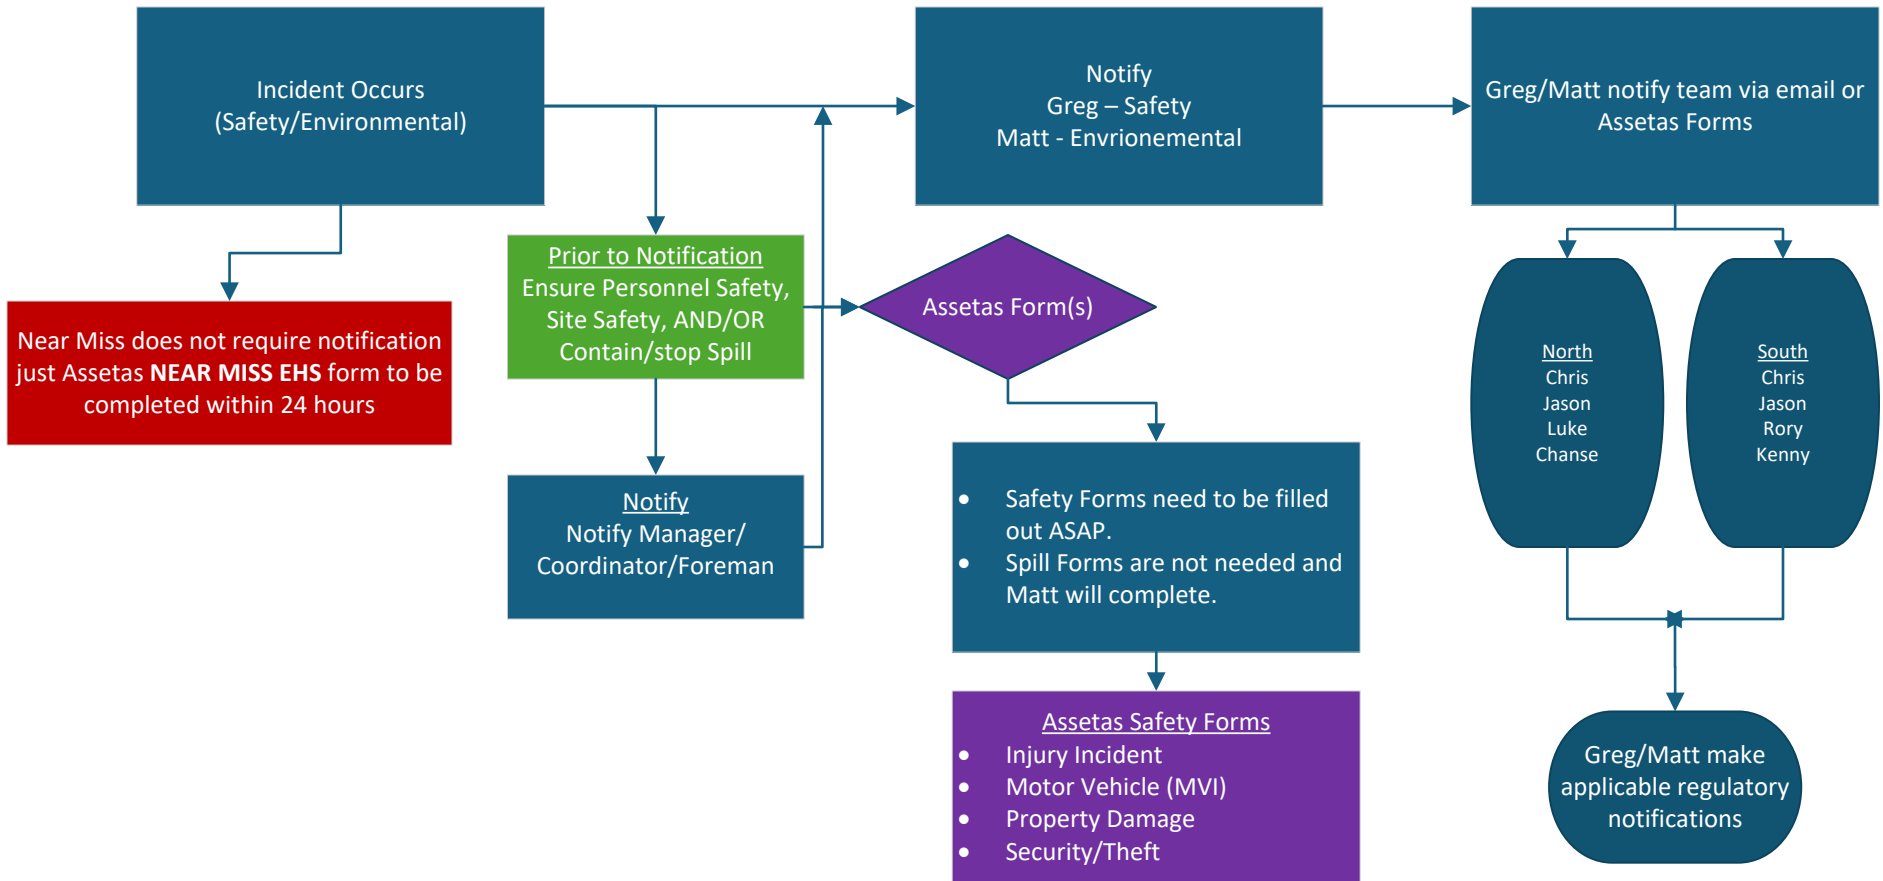

# Laramie Incident Notification Process

**Greg: 970.216.1387**

**Matt: 970.901.9007**