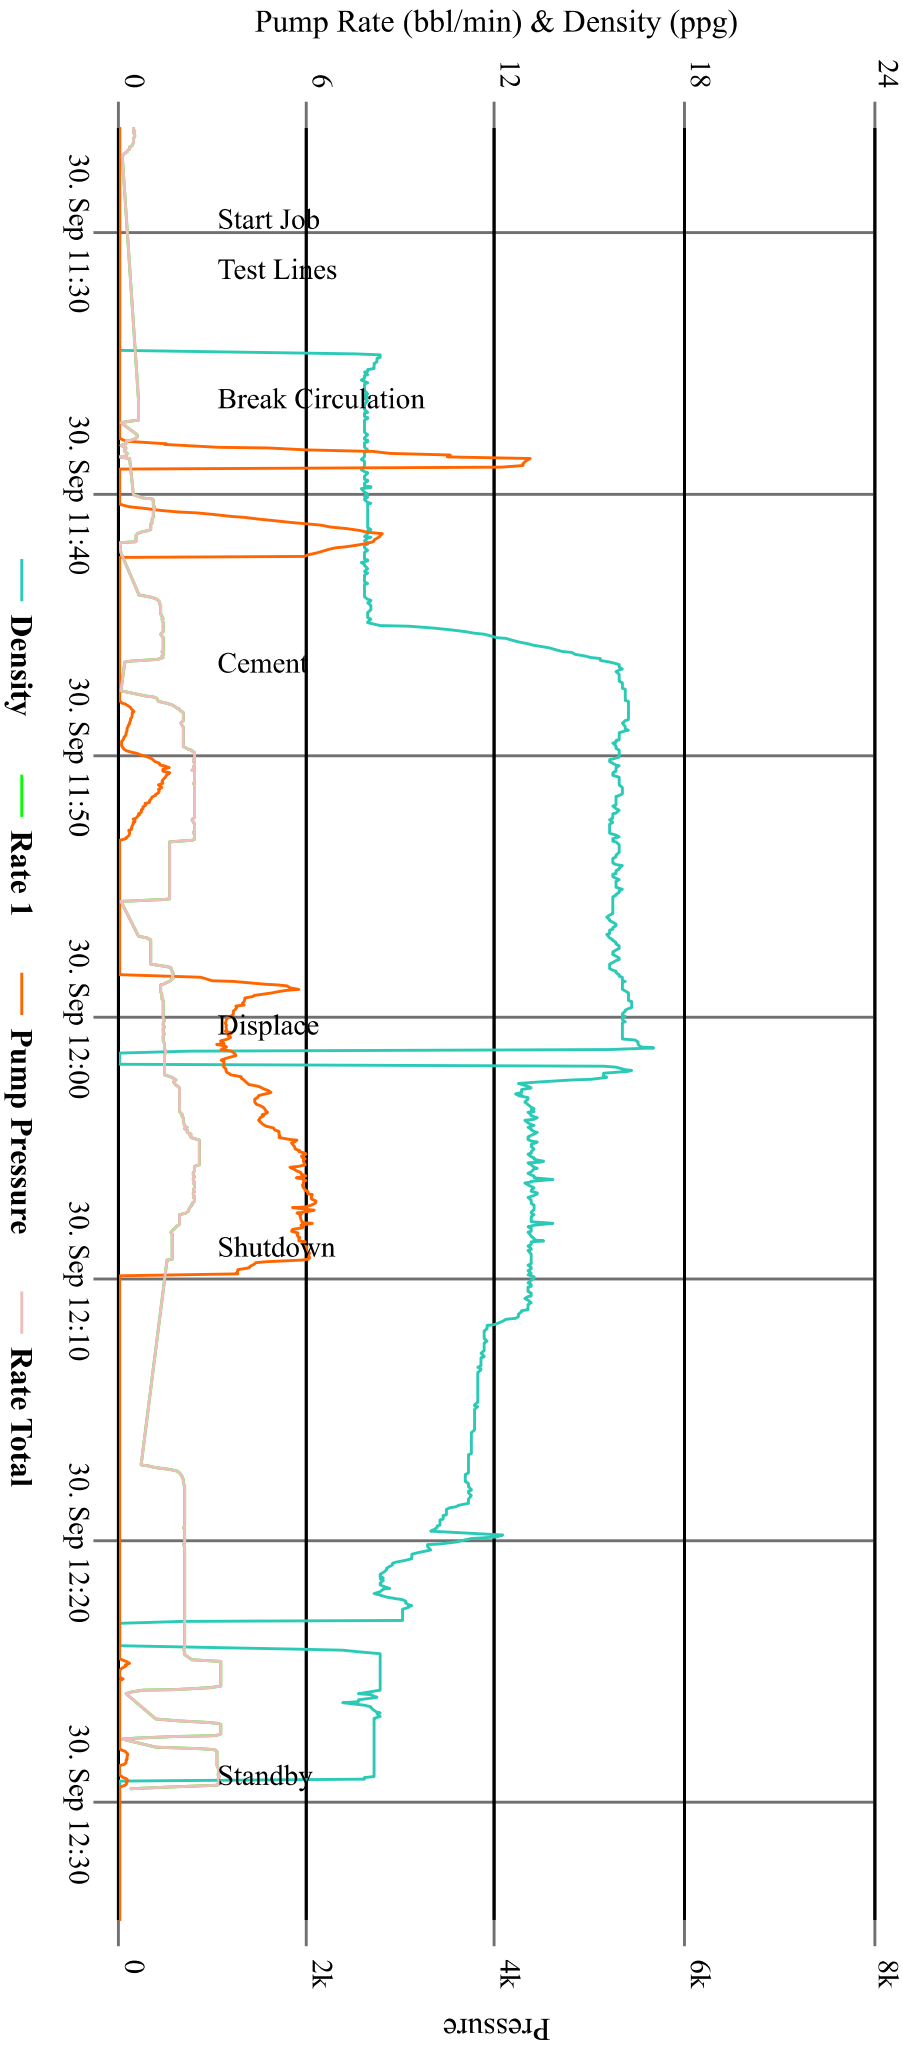

GOODIN 16N-A6HZ CEMENTING

GOODIN 16N-A6HZ LOWER AGM CEMENTING

GOODIN 16N-A6HZ CEMENTING

GOODIN 16N-A6HZ UPPER AGM

CEMENTING

GOODIN 16N-A6HZ SURFACE AGM CEMENTING