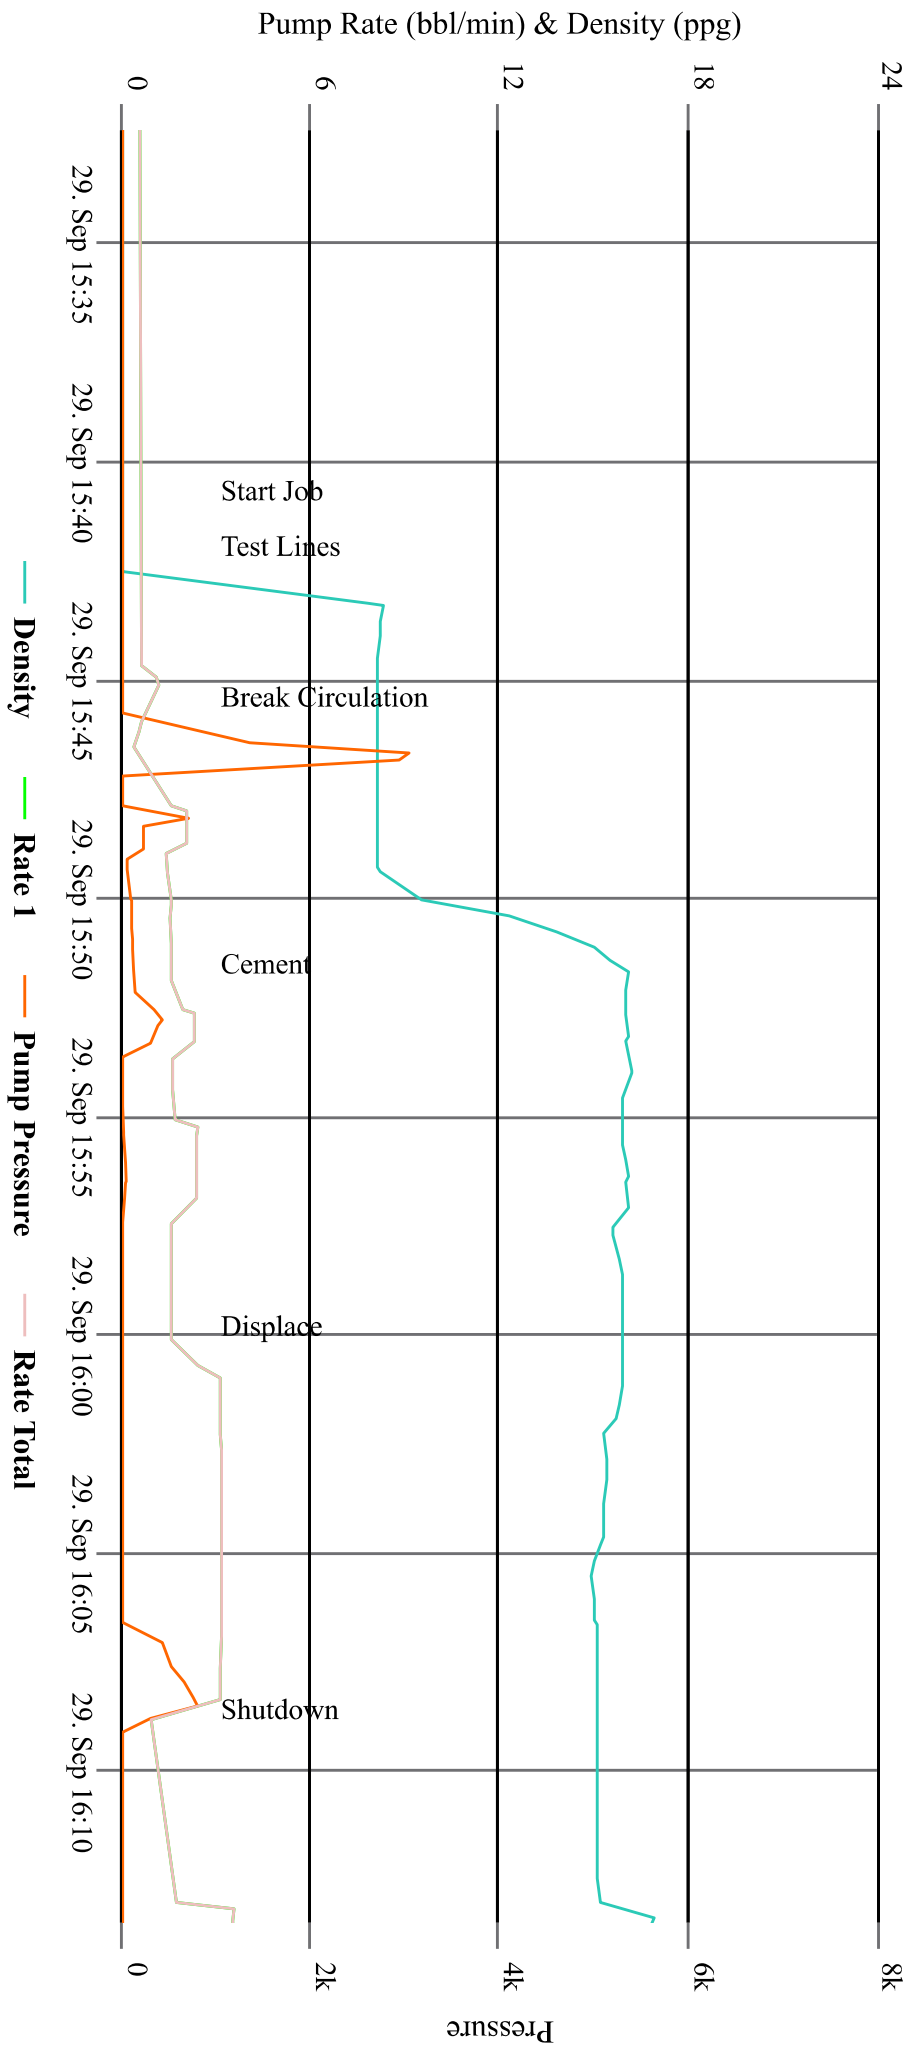

GOODIN 16N-A6HZ CEMENTING

GOODIN 16N-A6HZ LOWER AGM CEMENTING

GOODIN 16N-A6HZ CEMENTING

GOODIN 16N-A6HZ UPPER AGM

CEMENTING

GOODIN 16N-A6HZ SURFACE AGM CEMENTING