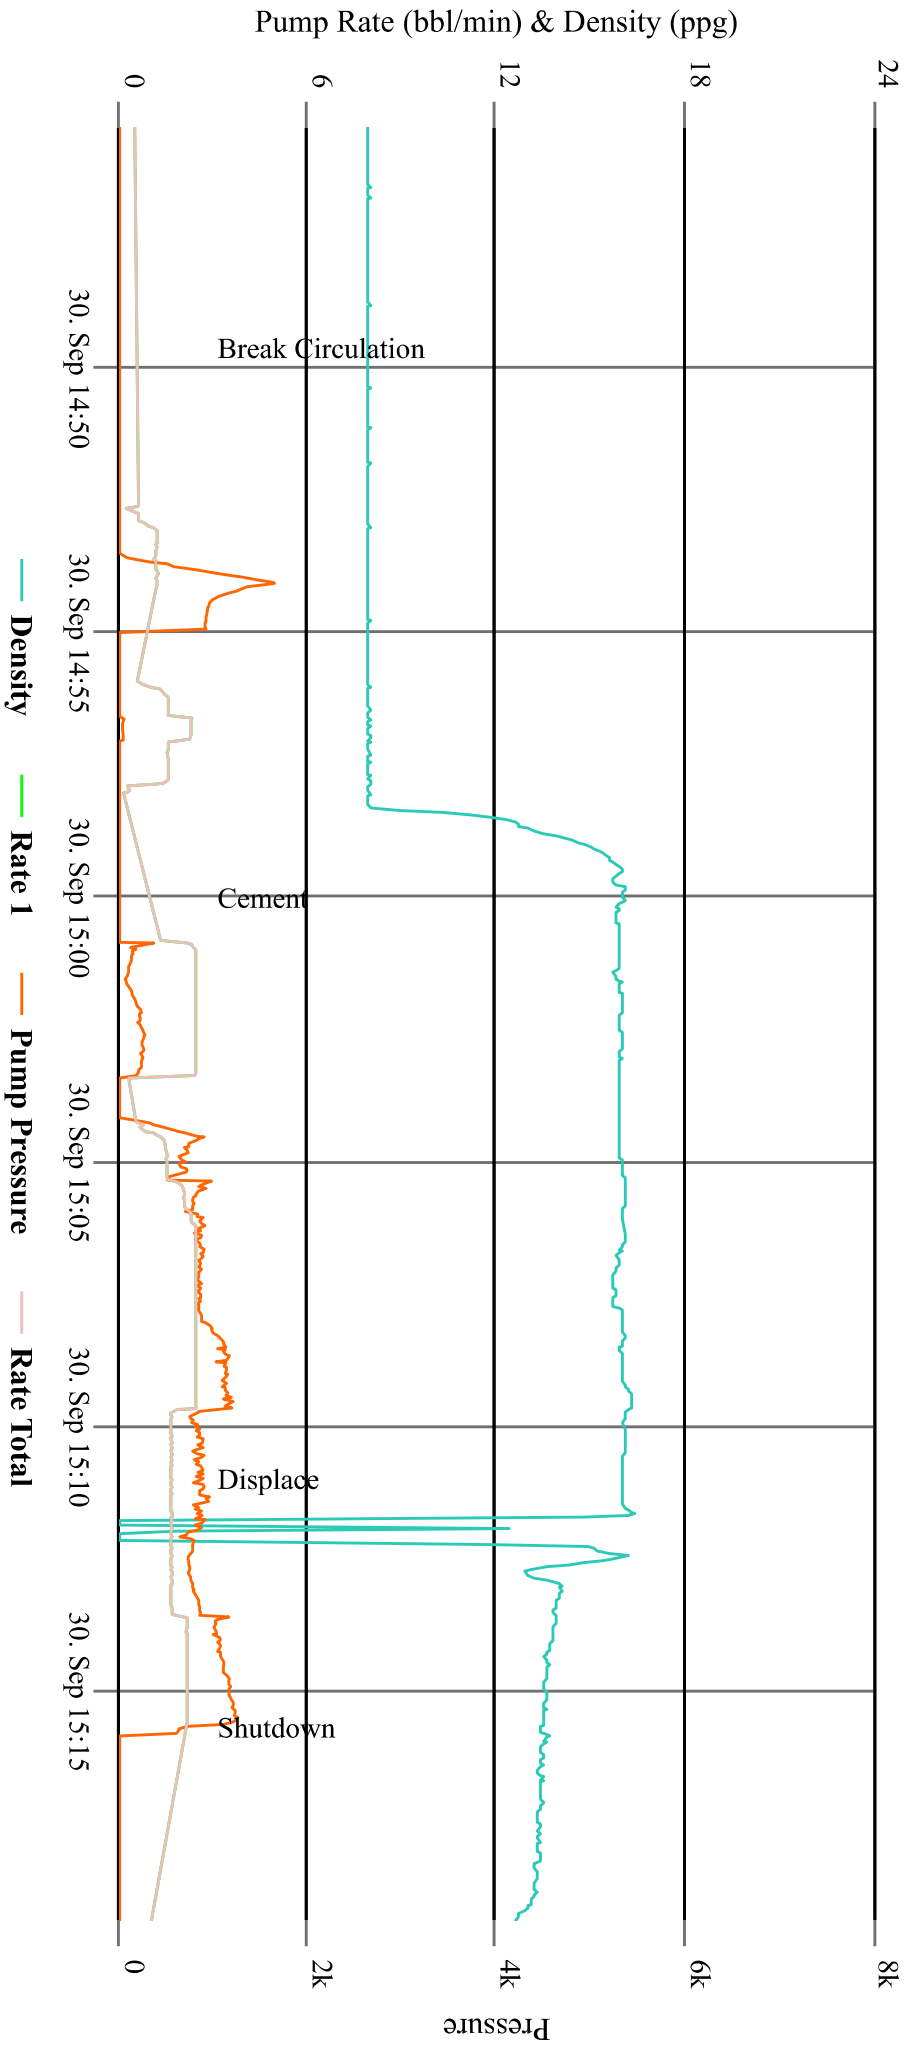

GOODIN 16N-A6HZ CEMENTING

GOODIN 16N-A6HZ LOWER AGM CEMENTING

GOODIN 16N-A6HZ CEMENTING

GOODIN 16N-A6HZ UPPER AGM

CEMENTING

GOODIN 16N-A6HZ SURFACE AGM CEMENTING