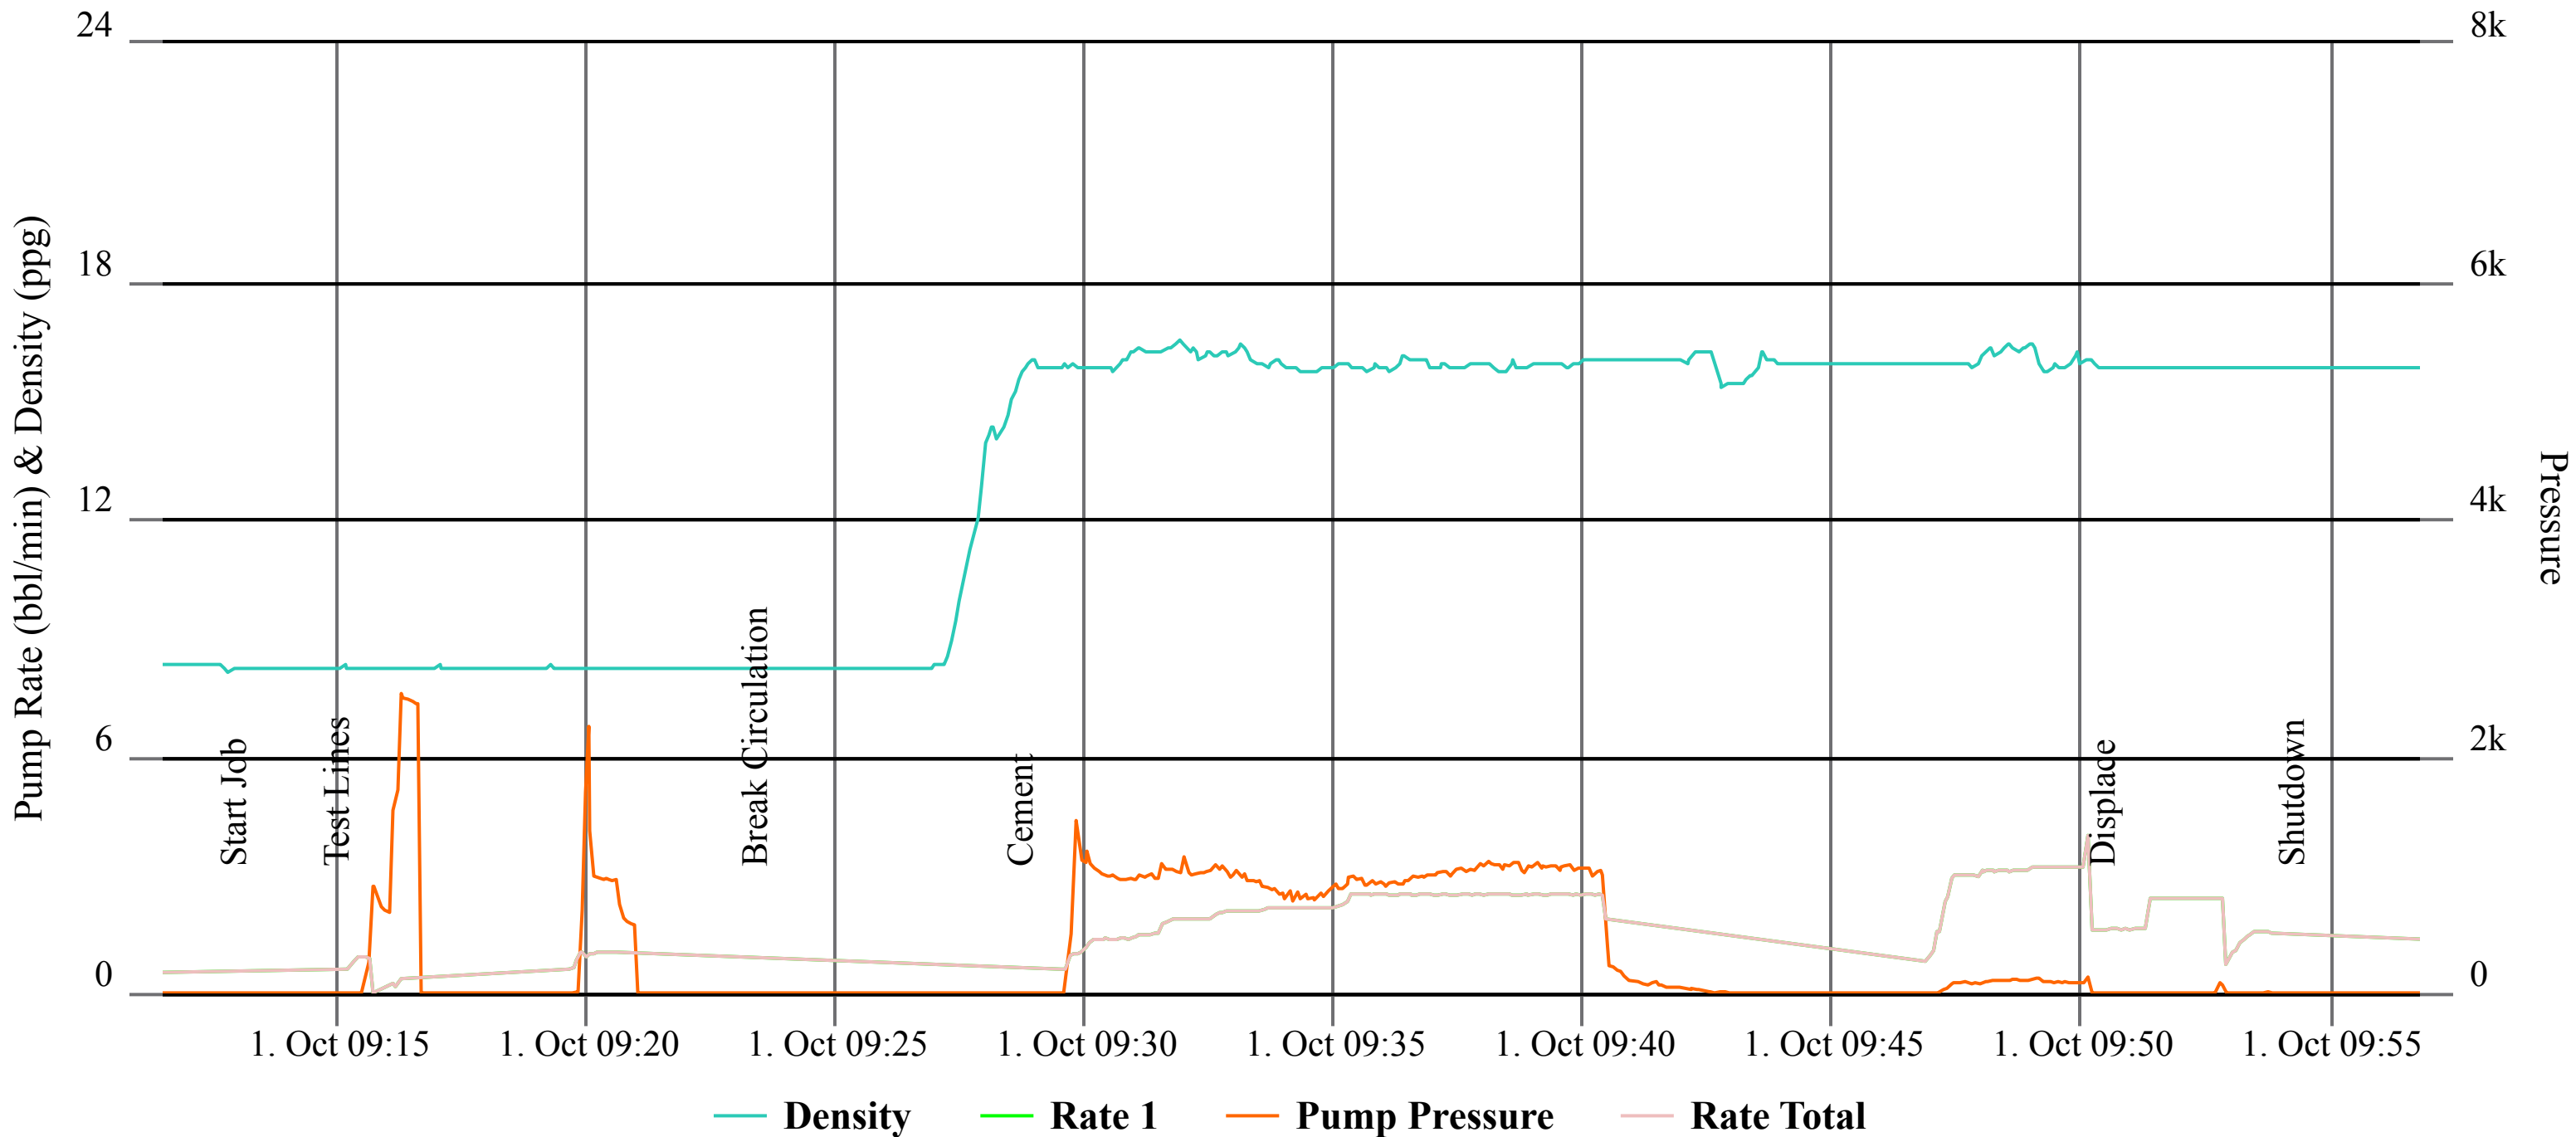

GOODIN 16N-A6HZ CEMENTING

GOODIN 16N-A6HZ LOWER AGM CEMENTING

GOODIN 16N-A6HZ CEMENTING

GOODIN 16N-A6HZ UPPER AGM

CEMENTING

GOODIN 16N-A6HZ SURFACE AGM CEMENTING