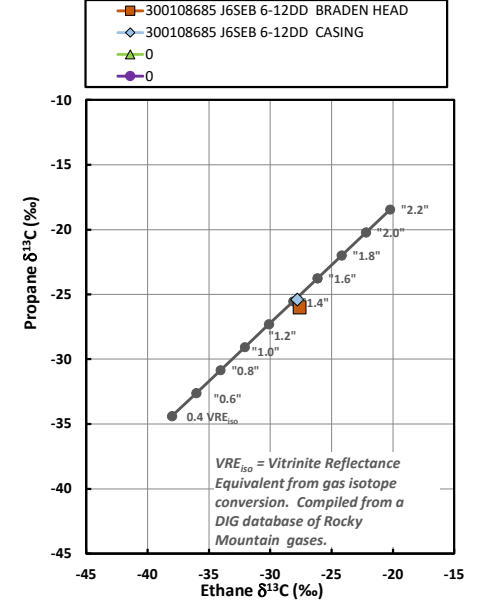

Ethane - Propane Maturity Plot