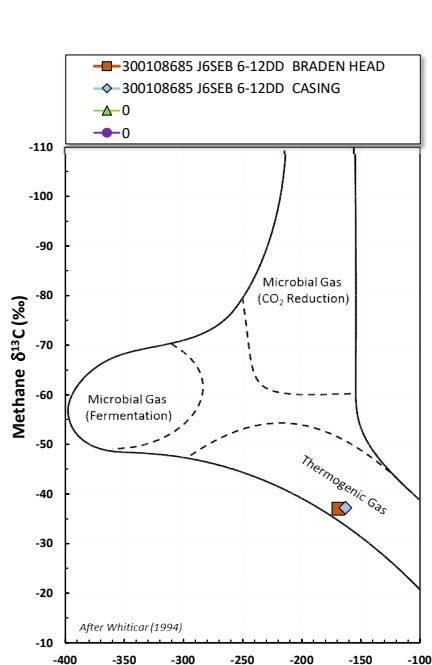

Methane $\delta^{13}\text{C}$ vs δD Genetic Classification Plot