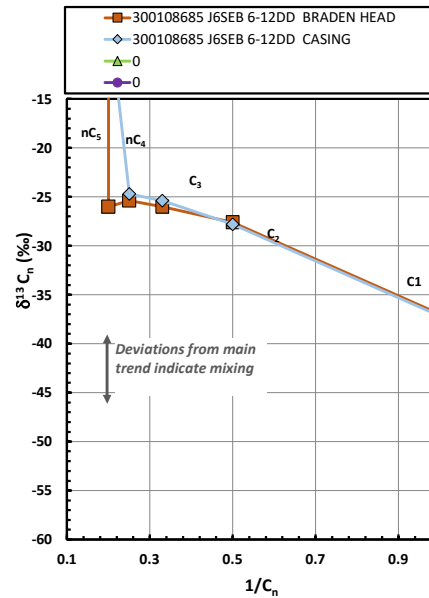

Mixing Plot