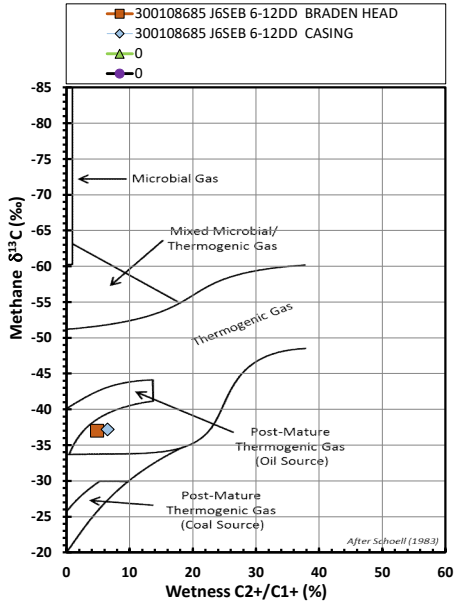

Methane $\delta^{13}\text{C}$ vs Wetness Genetic Classification Plot

Haworth Ratio Plot - Characterization of Hydrocarbon Type