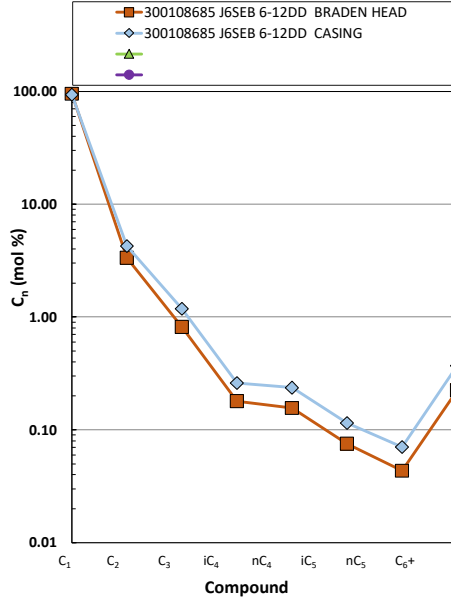

Hydrocarbon Composition Plot

Methane $\delta^{13}\text{C}$ vs δD Genetic Classification Plot