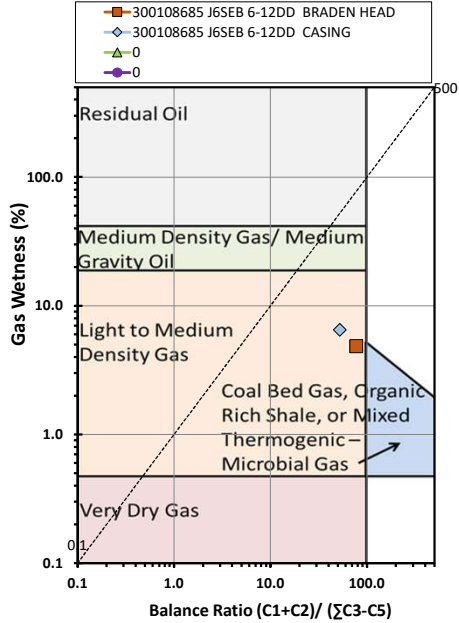

Haworth Ratio Plot - Characterization of Hydrocarbon Type