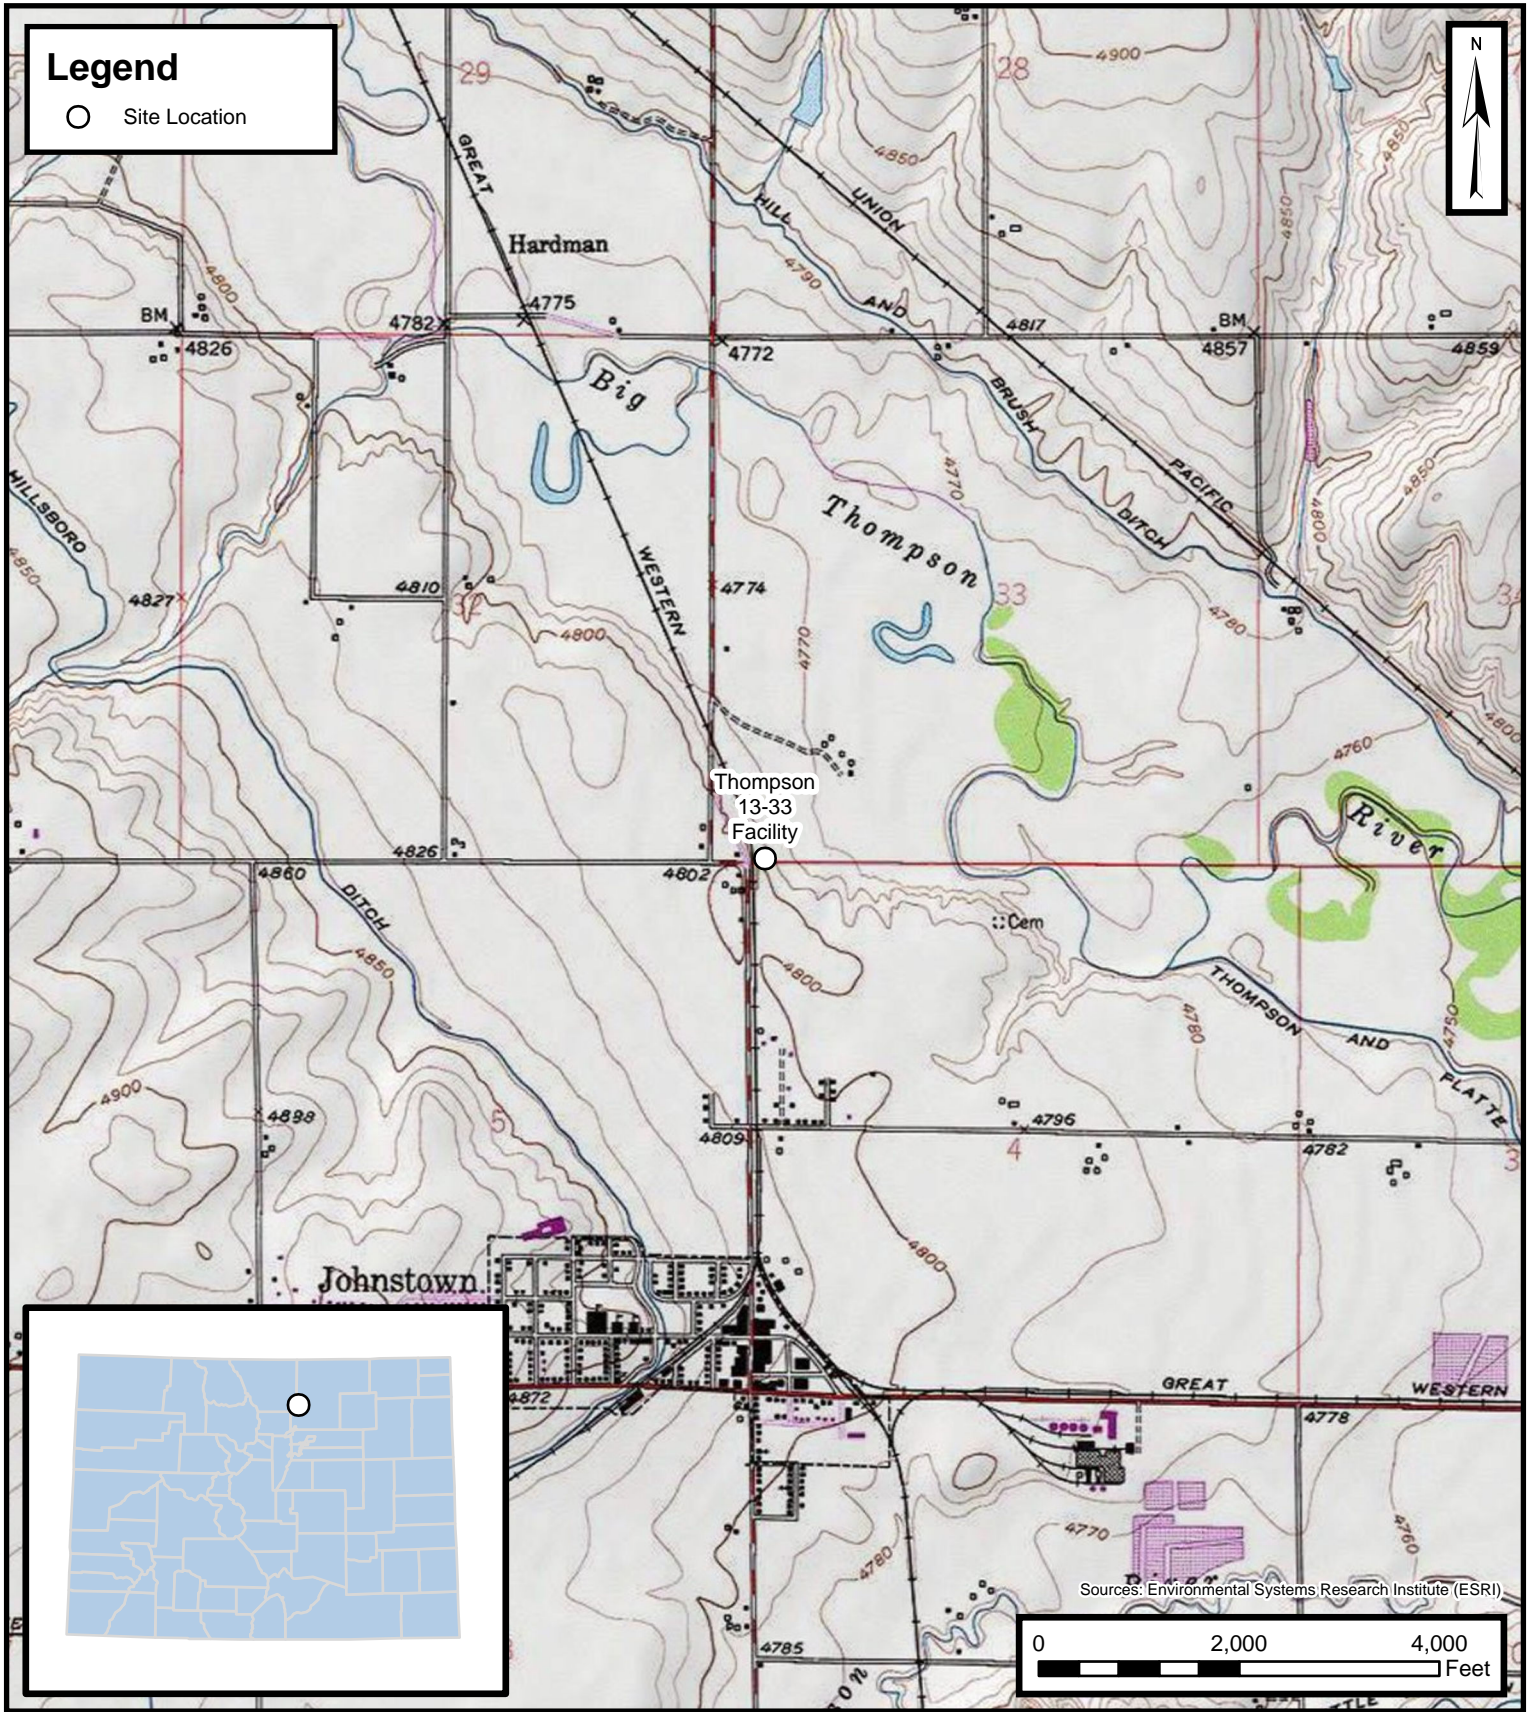

Legend

○ Site Location

Site Location Map

Thompson 13-33 Facility
Kerr-McGee Oil & Gas Onshore, LP
SWSW SEC 33-T5N-R67W
Weld County, CO

Project Number: 09A14171504

FIGURE

1