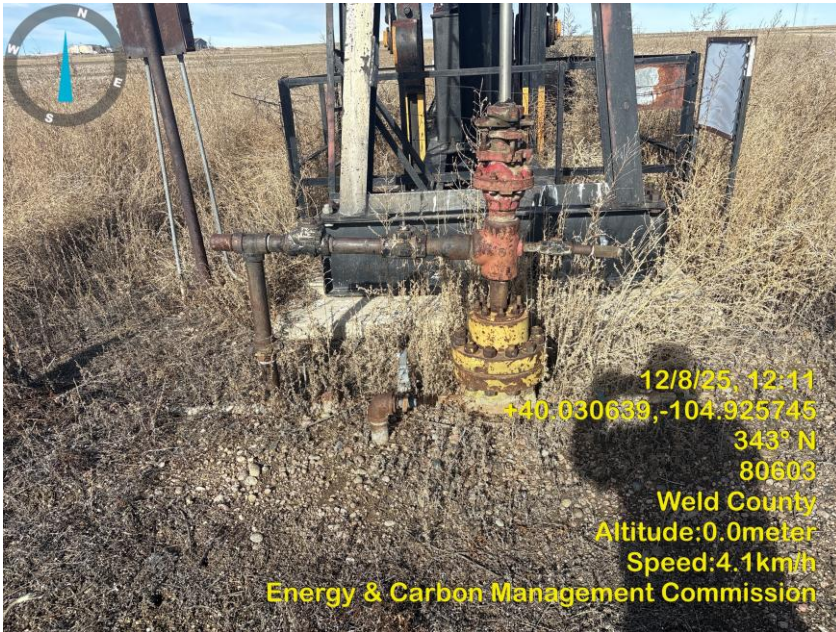

Inspection Photos  
Location Name: UPRR 43 Pan Am H 9  
Location ID: 318857

Photo 1 Dead vegetation along access rd.

Photo 2 Dead vegetation around the wellsite.

Inspection Photos  
Location Name: UPRR 43 Pan Am H 9  
Location ID: 318857

Photo 3 Wellhead is SI.

Photo 4 Wellsite sign updated since previous inspection.

Inspection Photos  
Location Name: UPRR 43 Pan Am H 9  
Location ID: 318857

Photo 5 Tall dead vegetation along access rd. around location & equipment.