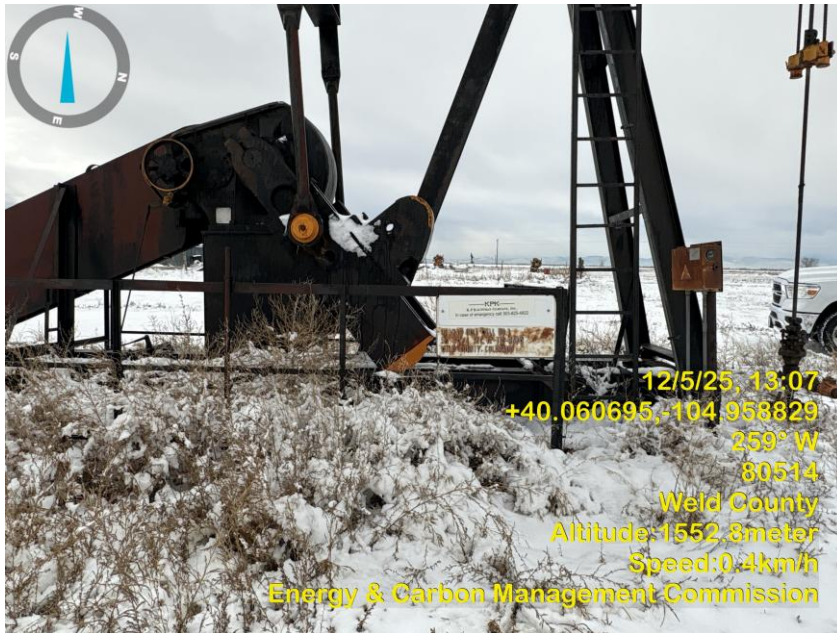

Inspection Photos  
Location Name: Graham Unit 1  
Location ID: 318156

Photo 1 Location.

Photo 2 Tall dead vegetation around the Wellhead is snow covered.

Inspection Photos  
Location Name: Graham Unit 1  
Location ID: 318156

Photo 3 Wellsite sign, Tall dead vegetation around the pumpjack is snow covered.

Photo 4 Tall dead vegetation around Pumpjack is snow covered.