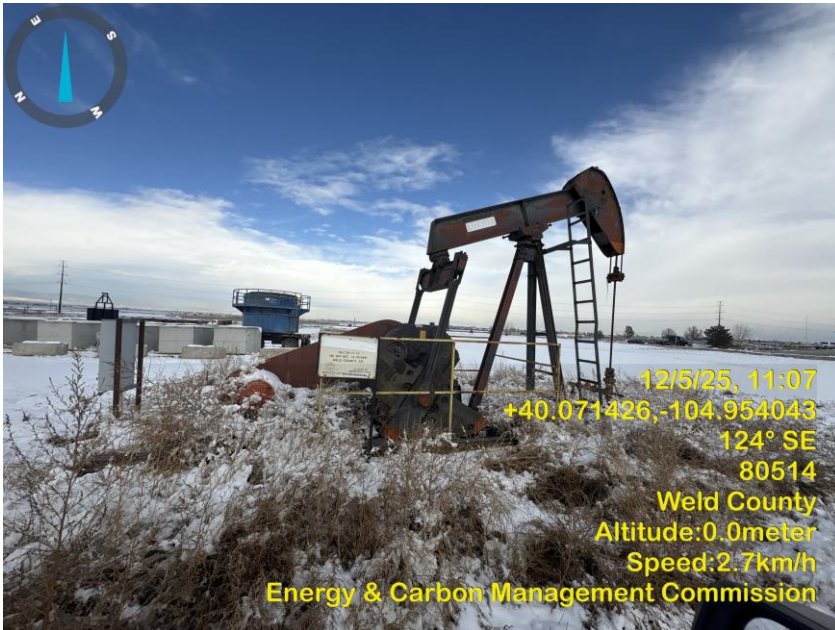

Inspection Photos
Location Name: Nucon 21-12
Location ID: 328403

Photo 1 Location.

Photo 2 Tall dead vegetation around the Wellhead covered with snow.

Inspection Photos
Location Name: Nucon 21-12
Location ID: 328403

Photo 3 Wellsite sign has no operator information tall dead vegetation around location & equipment covered with snow.

Photo 4 Electric panel, Tall dead vegetation around the wellsite covered with snow.