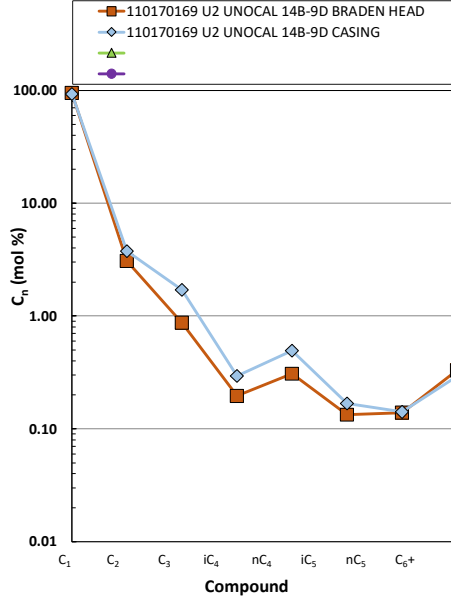

Methane $\delta^{13}\text{C}$ vs Wetness Genetic Classification Plot

Hydrocarbon Composition Plot

Mixing Plot

Ethane - Propane Maturity Plot

Haworth Ratio Plot - Characterization of Hydrocarbon Type

Methane $\delta^{13}\text{C}$ vs δD Genetic Classification Plot

Methane $\delta^{13}\text{C}$ vs C1/(C2+C3) Genetic Classification Plot