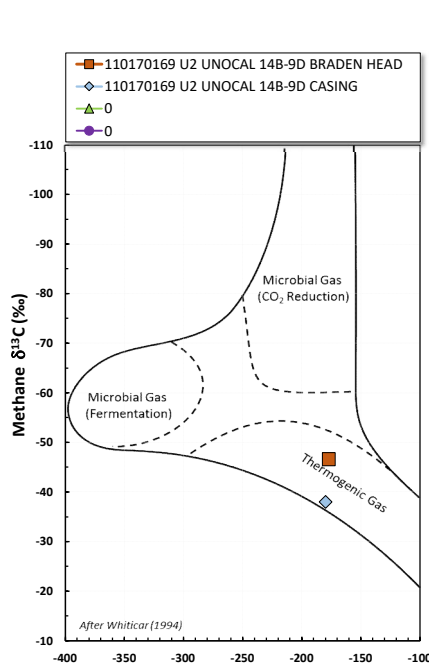

Methane $\delta^{13}\text{C}$ vs Wetness Genetic Classification Plot

Hydrocarbon Composition Plot

Mixing Plot

Ethane - Propane Maturity Plot

Haworth Ratio Plot - Characterization of Hydrocarbon Type

Methane $\delta^{13}\text{C}$ vs δD Genetic Classification Plot

Methane $\delta^{13}\text{C}$ vs C1/(C2+C3) Genetic Classification Plot