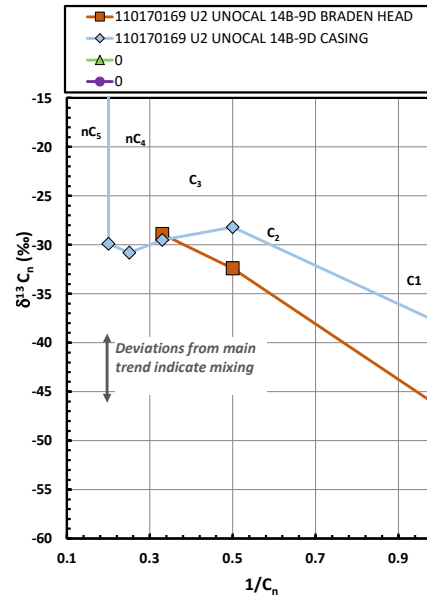

Methane $\delta^{13}\text{C}$ vs Wetness Genetic Classification Plot

Hydrocarbon Composition Plot

Mixing Plot

Ethane - Propane Maturity Plot

Haworth Ratio Plot - Characterization of Hydrocarbon Type

Methane $\delta^{13}\text{C}$ vs δD Genetic Classification Plot

Methane $\delta^{13}\text{C}$ vs C1/(C2+C3) Genetic Classification Plot