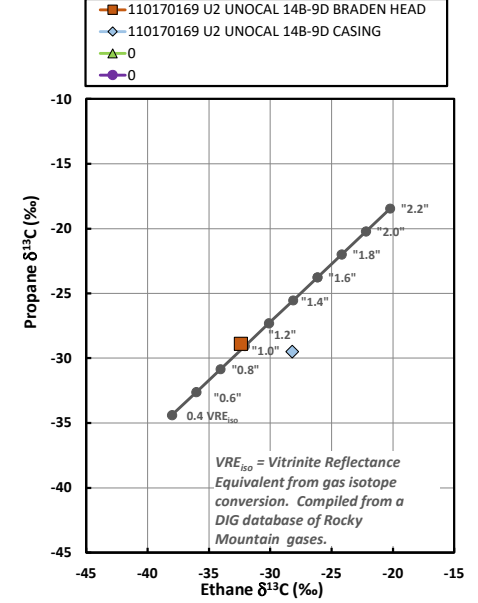

Methane $\delta^{13}\text{C}$ vs Wetness Genetic Classification Plot

Hydrocarbon Composition Plot

Mixing Plot

Ethane - Propane Maturity Plot

Haworth Ratio Plot - Characterization of Hydrocarbon Type

Methane $\delta^{13}\text{C}$ vs δD Genetic Classification Plot

Methane $\delta^{13}\text{C}$ vs C1/(C2+C3) Genetic Classification Plot