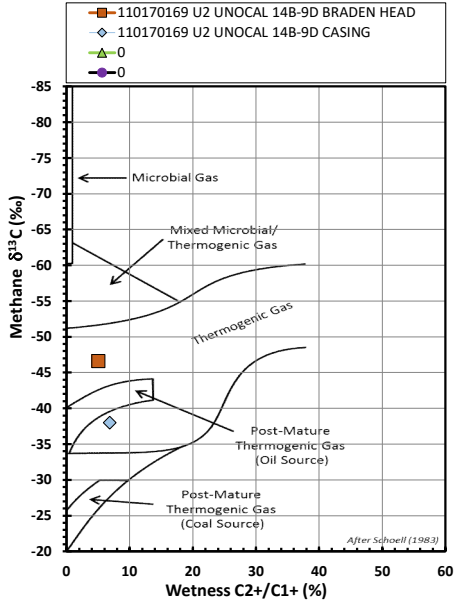

Methane $\delta^{13}\text{C}$ vs Wetness Genetic Classification Plot

Hydrocarbon Composition Plot

Mixing Plot

Ethane - Propane Maturity Plot

Haworth Ratio Plot - Characterization of Hydrocarbon Type

Methane $\delta^{13}\text{C}$ vs δD Genetic Classification Plot

Methane $\delta^{13}\text{C}$ vs C1/(C2+C3) Genetic Classification Plot