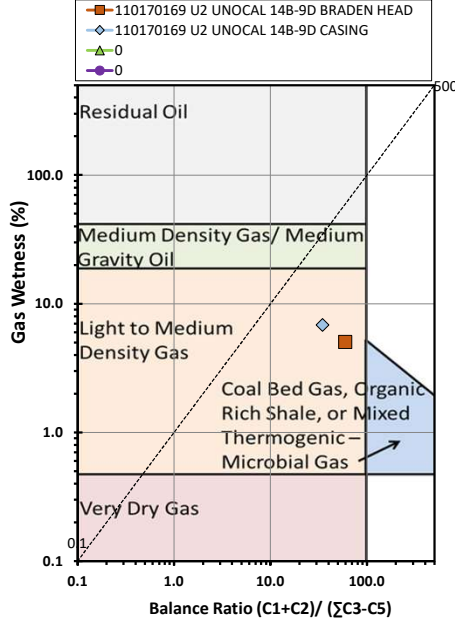

Methane $\delta^{13}\text{C}$ vs Wetness Genetic Classification Plot

Hydrocarbon Composition Plot

Mixing Plot

Ethane - Propane Maturity Plot

Haworth Ratio Plot - Characterization of Hydrocarbon Type

Methane $\delta^{13}\text{C}$ vs δD Genetic Classification Plot

Methane $\delta^{13}\text{C}$ vs C1/(C2+C3) Genetic Classification Plot