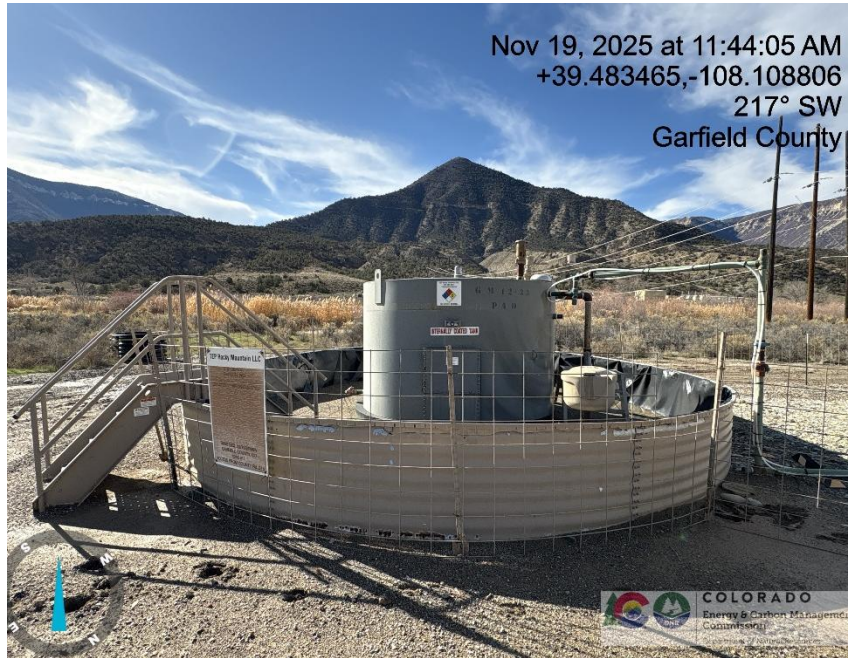

Inspection/Audit Photos

Location Name: TEP ROCKY MOUNTAIN LLC UNOCAL GM 42-33 Pad

Location ID: 323966

Photo # 4553 Location