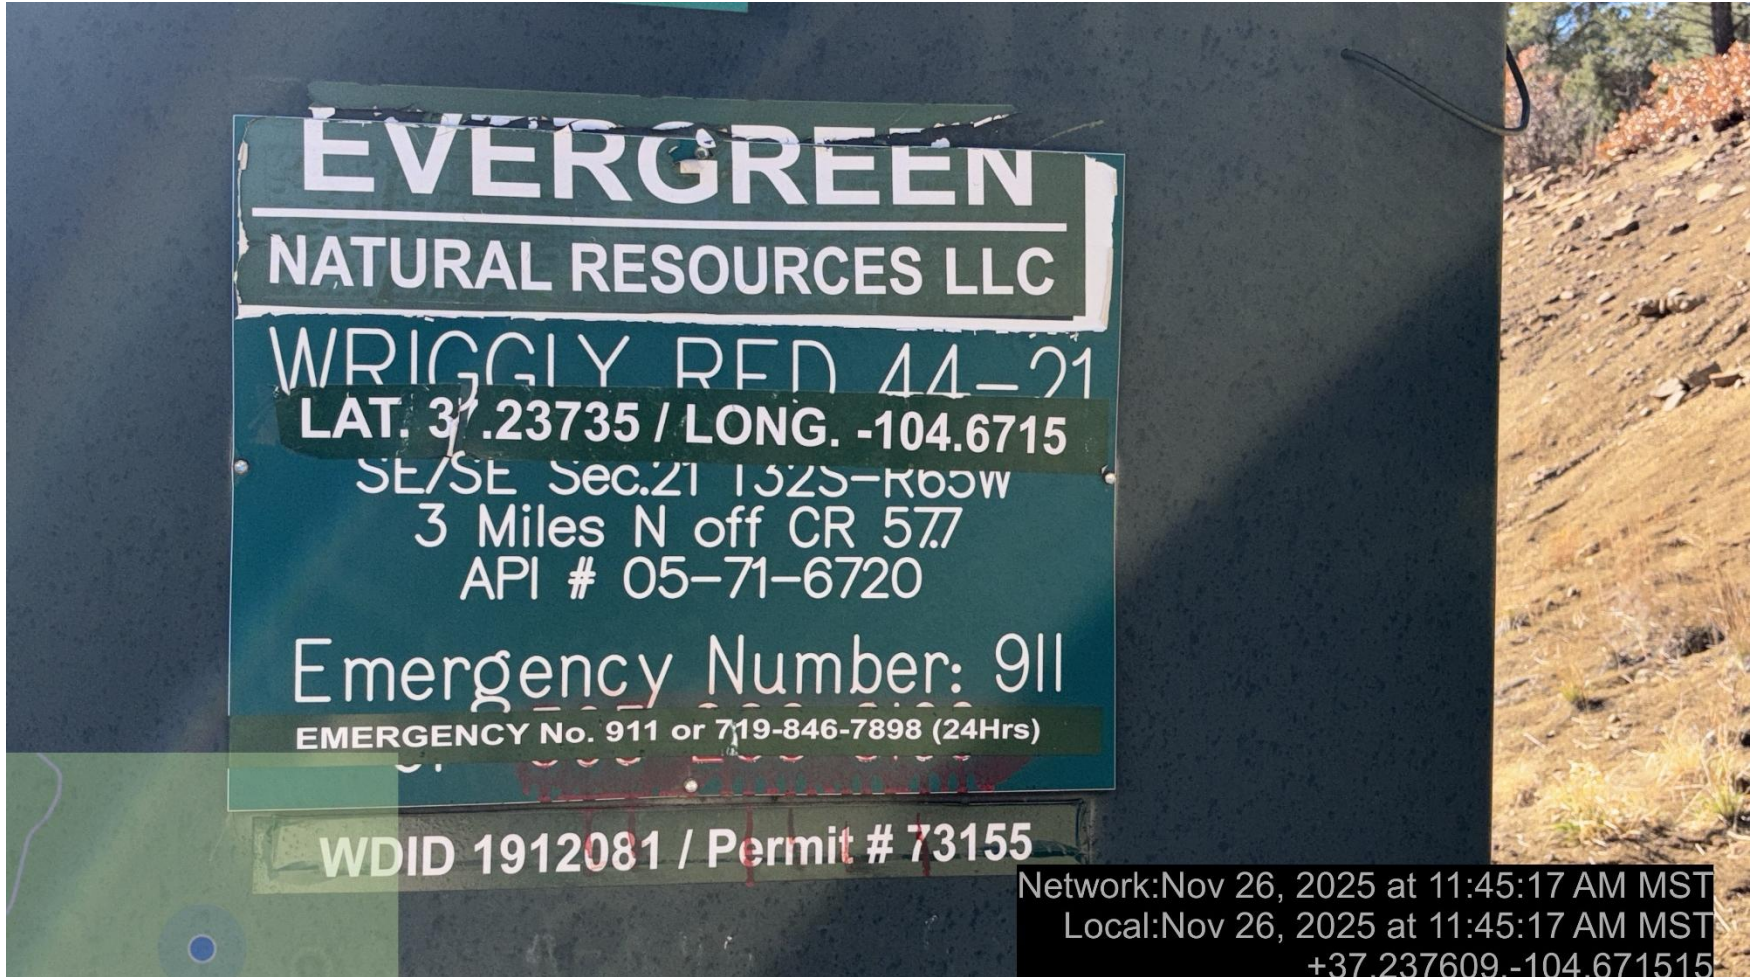

WELL NAME: WRIGGLY RED 44-21, API #: 071-06720, INSP. # 716301772

PHOTO 1: WELL SIGN

**PHOTO 2: LOCATION.**

**PHOTO 3: WELLHEAD AND EQUIPMENT.**