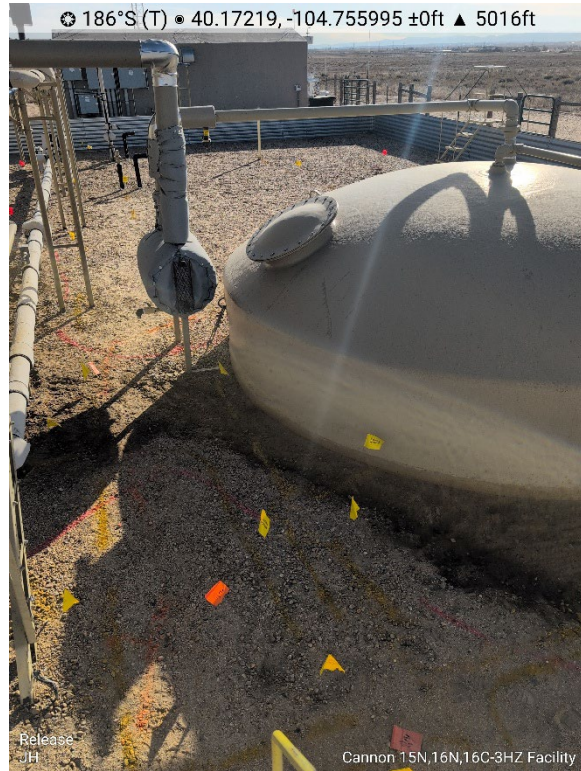

PHOTO LOG
CANNON 15N,16N,16C-3HZ FACILITY
WELD COUNTY, COLORADO
KERR-MCGEE OIL & GAS ONSHORE, LP

Release Location

Release Location

Release Location

Release Location

PHOTO LOG
CANNON 15N,16N,16C-3HZ FACILITY
WELD COUNTY, COLORADO
KERR-MCGEE OIL & GAS ONSHORE, LP

Release Location

Release Location

Release Location

Release Location

PHOTO LOG
CANNON 15N,16N,16C-3HZ FACILITY
WELD COUNTY, COLORADO
KERR-MCGEE OIL & GAS ONSHORE, LP

Release Location

Release Location

Release Location

Field Screening Location 01

PHOTO LOG
CANNON 15N,16N,16C-3HZ FACILITY
WELD COUNTY, COLORADO
KERR-MCGEE OIL & GAS ONSHORE, LP

Field Screening Location 02

Field Screening Location 03

Field Screening Location 05

Field Screening Location 06

**PHOTO LOG
CANNON 15N,16N,16C-3HZ FACILITY
WELD COUNTY, COLORADO
KERR-MCGEE OIL & GAS ONSHORE, LP**

Waste Profile Sample Location