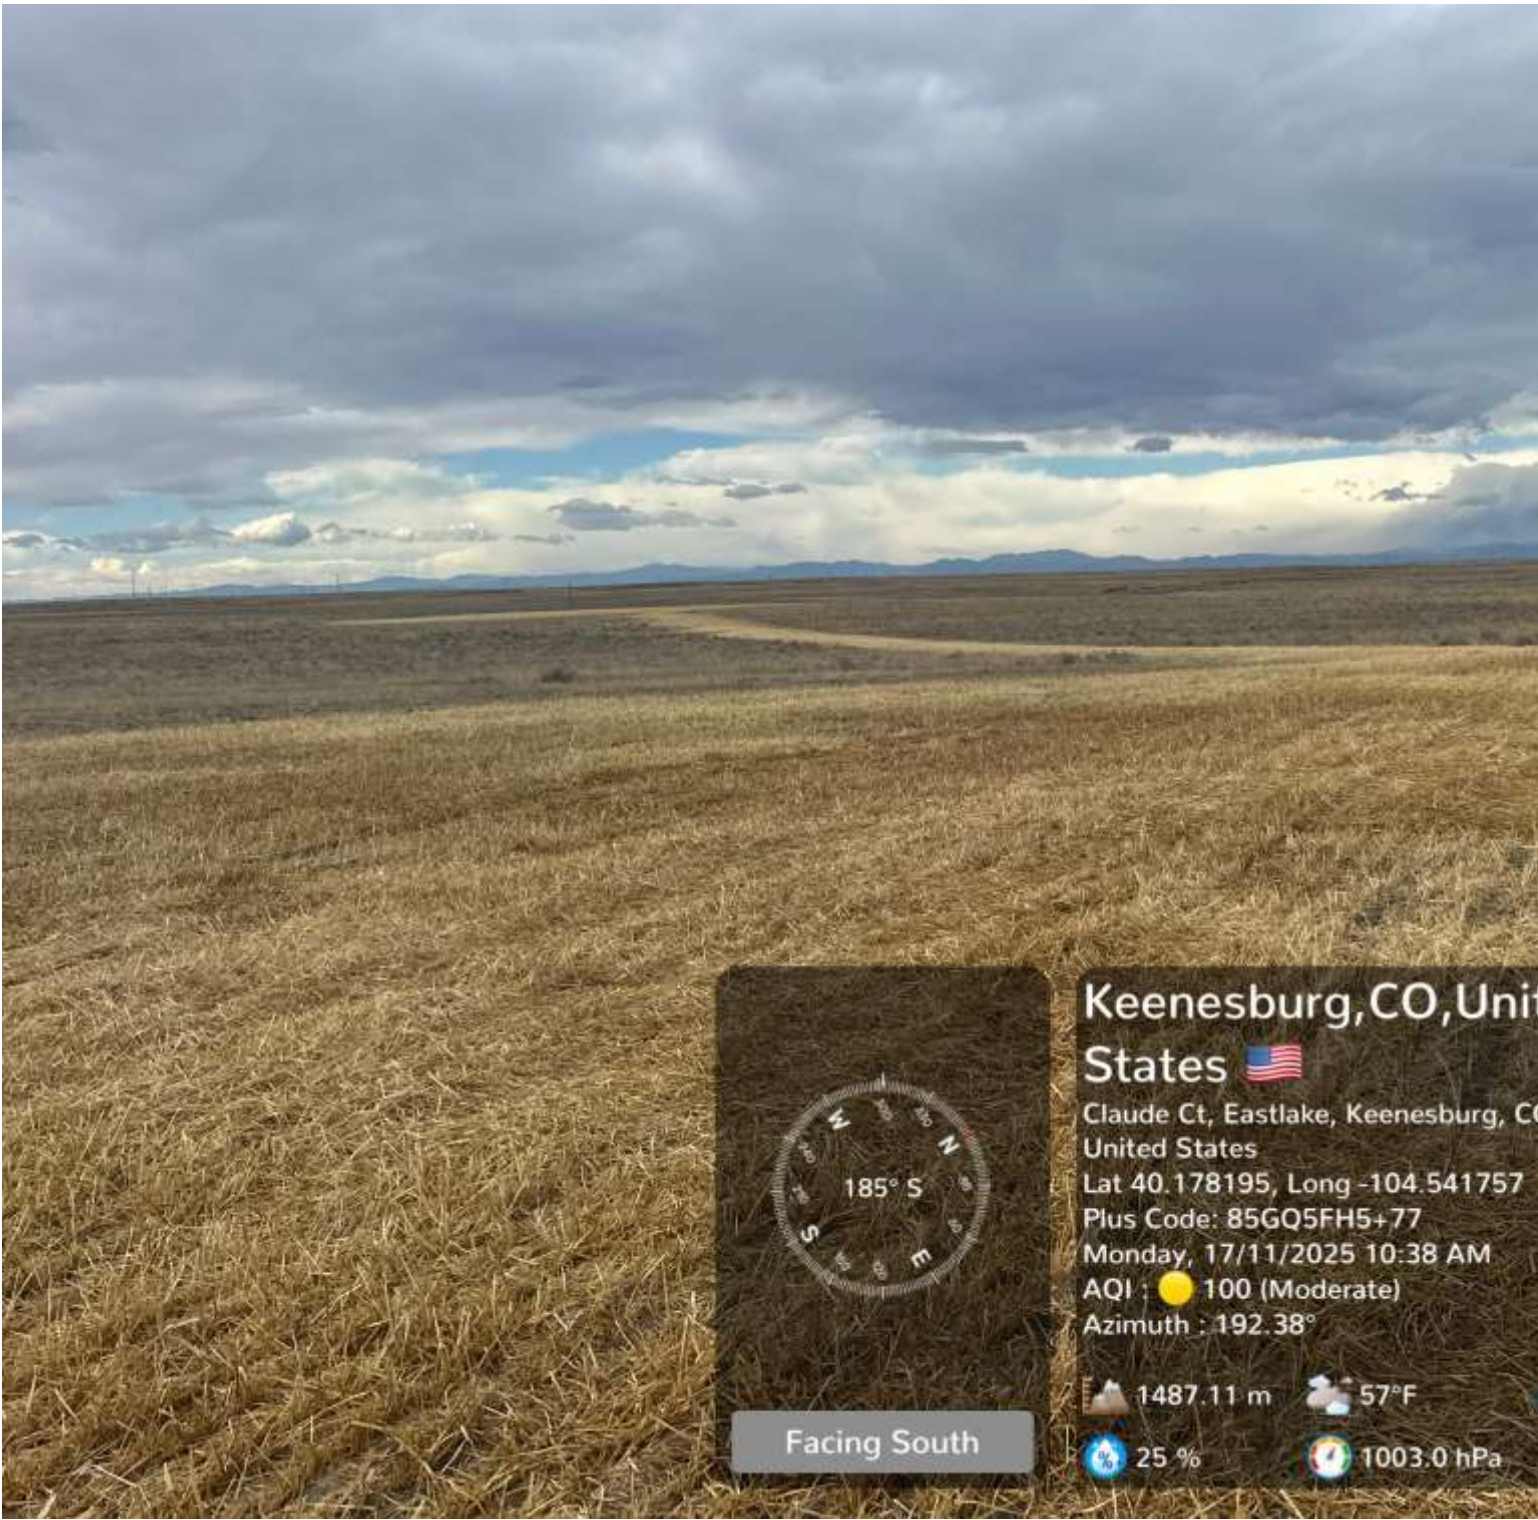

🌧️ 25 %

🌪️ 1003.0 hPa

91° E

Facing East

Keenesburg, CO, United States

Claude Ct, Eastlake, Keenesburg, CO, United States

Lat 40.178182, Long -104.541752

Plus Code: 85GQ5FH5+77

Monday, 17/11/2025 10:38 AM

AQI :  100 (Moderate)

Azimuth : 99.02°

 1487.31 m

 57°F

 25 %

 1003.0 hPa

Facing South-West

Keenesburg, CO, United States 🇺🇸
Claude Ct, Eastlake, Keenesburg, CO, United States
Lat 40.178162, Long -104.542346
Plus Code: 85GQ5FH5+73
Monday, 17/11/2025 10:38 AM
AQI : 🟡 100 (Moderate)
Azimuth : 240.67°

🏔️ 1486.24 m 🌡️ 57°F
💧 25 % 🌪️ 1003.0 hPa

Facing South

Keenesburg, CO, United States 🇺🇸

Claude Ct, Eastlake, Keenesburg, CO, United States

Lat 40.178195, Long -104.541757

Plus Code: 85GQ5FH5+77

Monday, 17/11/2025 10:38 AM