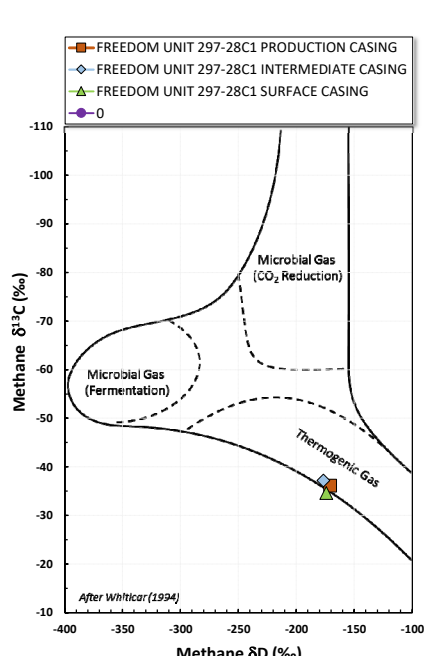

Haworth Ratio Plot - Characterization of Hydrocarbon Type