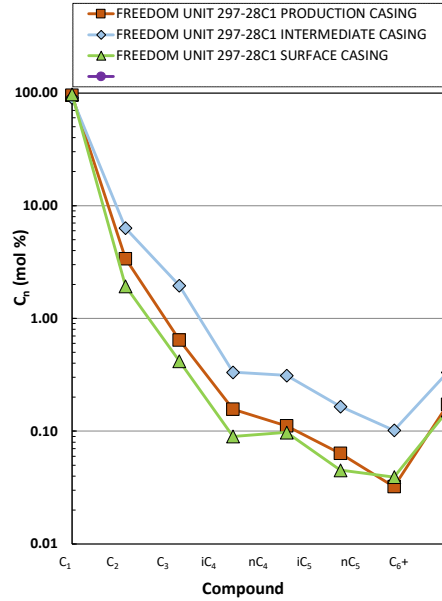

Hydrocarbon Composition Plot