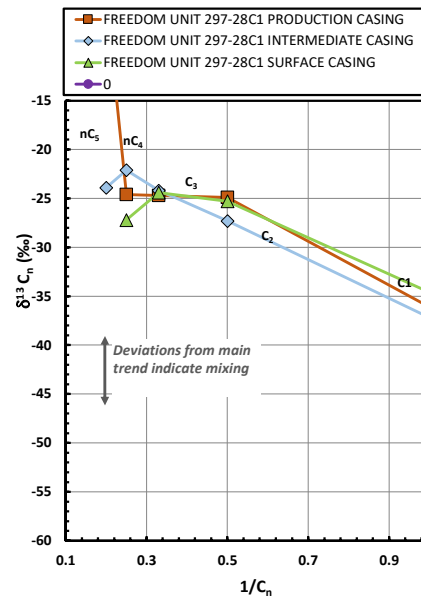

Mixing Plot