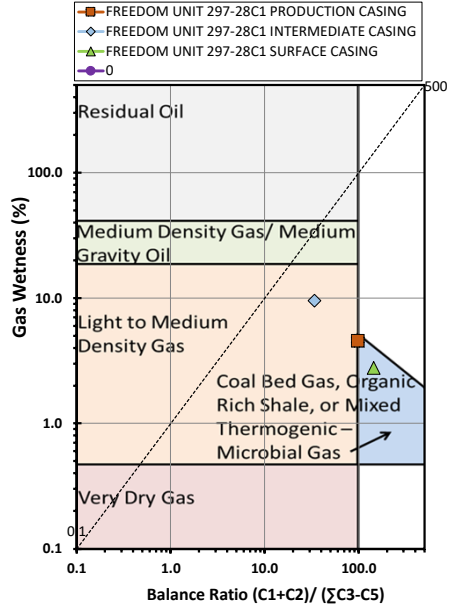

Haworth Ratio Plot - Characterization of Hydrocarbon Type