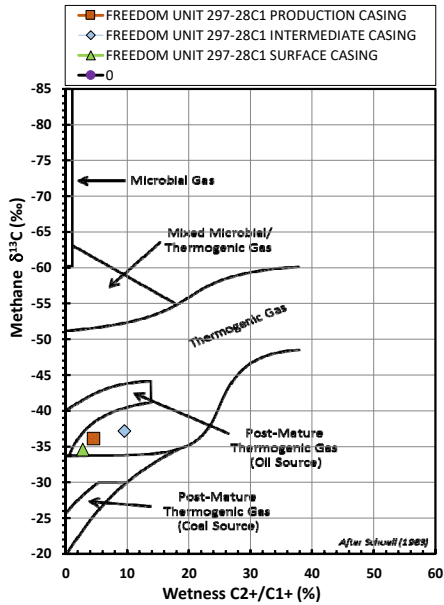

Methane $\delta^{13}\text{C}$ vs Wetness Genetic Classification Plot

Haworth Ratio Plot - Characterization of Hydrocarbon Type