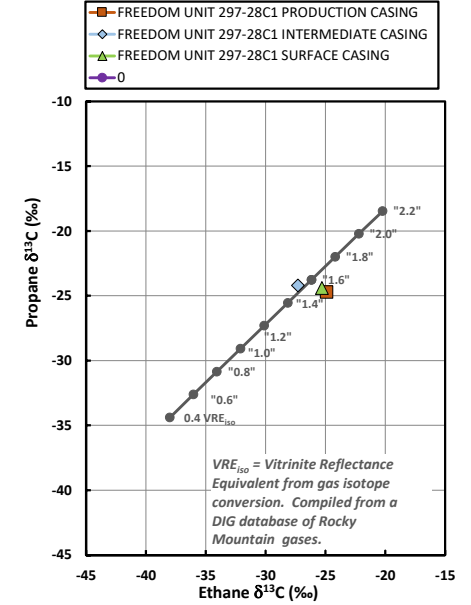

Ethane - Propane Maturity Plot