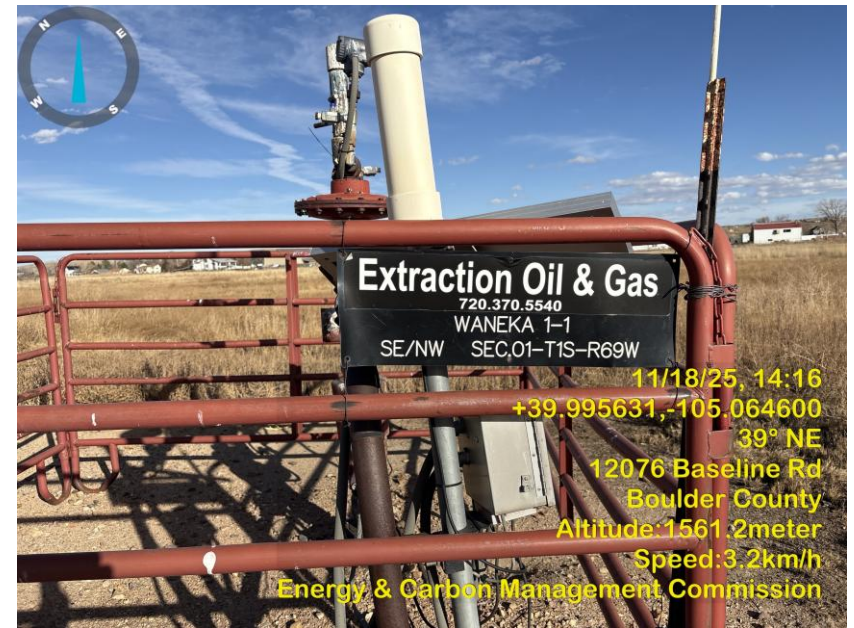

Inspection Photos
Location Name: Waneka 1-1
Location ID: 321308

Photo 1 Wellsite.

Photo 2 Wellhead.

Inspection Photos
Location Name: Waneka 1-1
Location ID: 321308

Photo 3 Wellhead.

Photo 4 Wellhead sign.

Inspection Photos
Location Name: Waneka 1-1
Location ID: 321308

Photo 5 Location.

Photo 6 Condensate vessel.

Inspection Photos
Location Name: Waneka 1-1
Location ID: 321308

Photo 7 ECD.

Photo 8 Separator.

Inspection Photos
Location Name: Waneka 1-1
Location ID: 321308

Photo 9 Gas Meter Runs.

Photo 10 Separator.

Inspection Photos
Location Name: Waneka 1-1
Location ID: 321308

Photo 11 Tank battery signs.

Photo 12 Tank battery.