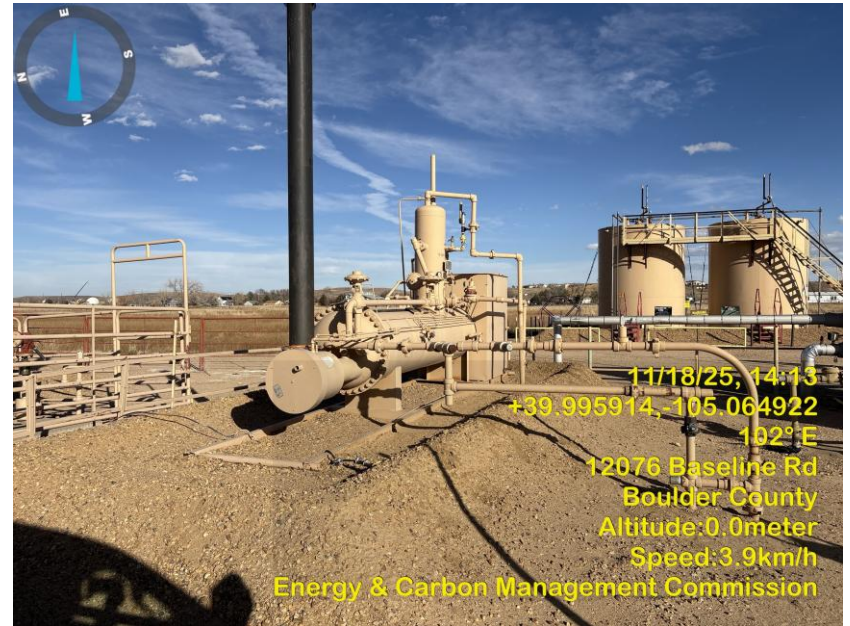

Inspection Photos
Location Name: Waneka 1-1
Location ID: 321308

Photo 1 Wellsite.

Photo 2 Wellhead.

Inspection Photos
Location Name: Waneka 1-1
Location ID: 321308

Photo 3 Wellhead.

Photo 4 Wellhead sign.

Inspection Photos
Location Name: Waneka 1-1
Location ID: 321308

Photo 5 Location.

Photo 6 Condensate vessel.

Inspection Photos
Location Name: Waneka 1-1
Location ID: 321308

Photo 7 ECD.

Photo 8 Separator.

Inspection Photos
Location Name: Waneka 1-1
Location ID: 321308

Photo 9 Gas Meter Runs.

Photo 10 Separator.

Inspection Photos
Location Name: Waneka 1-1
Location ID: 321308

Photo 11 Tank battery signs.

Photo 12 Tank battery.