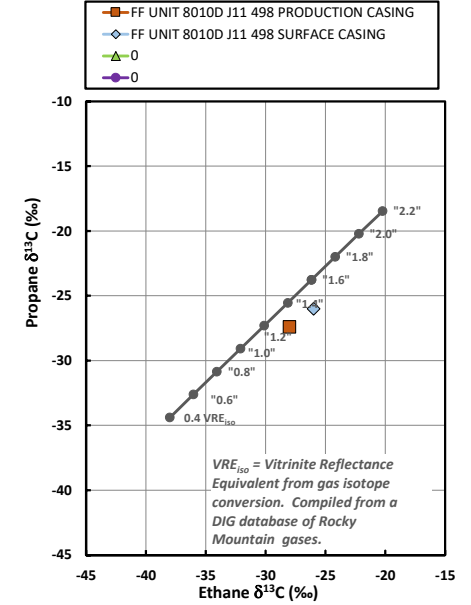

Ethane - Propane Maturity Plot