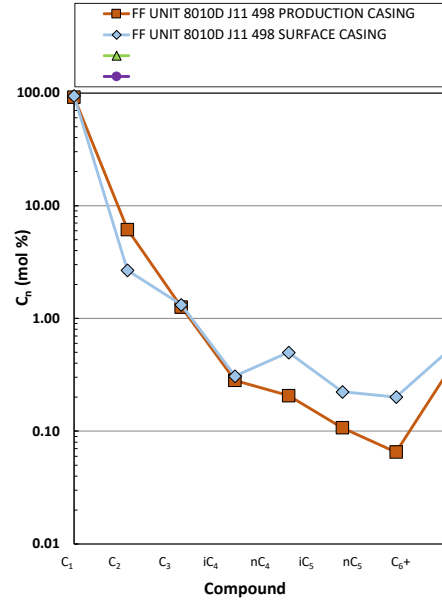

Hydrocarbon Composition Plot