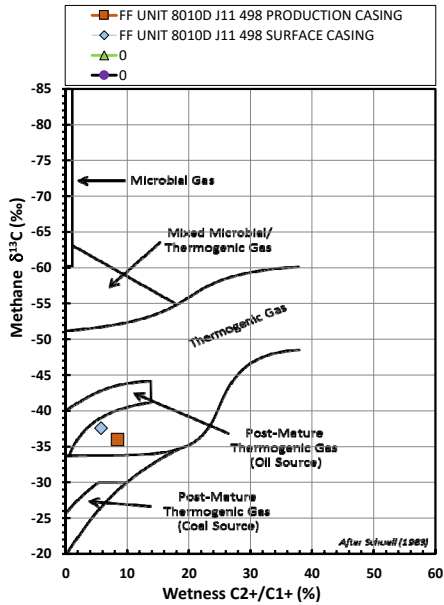

Methane $\delta^{13}\text{C}$ vs Wetness Genetic Classification Plot

Haworth Ratio Plot - Characterization of Hydrocarbon Type