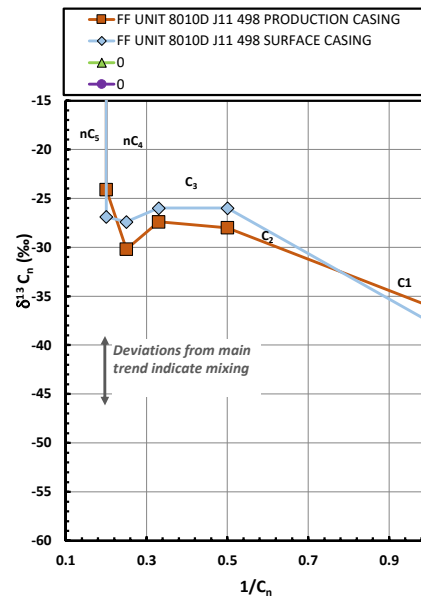

Mixing Plot