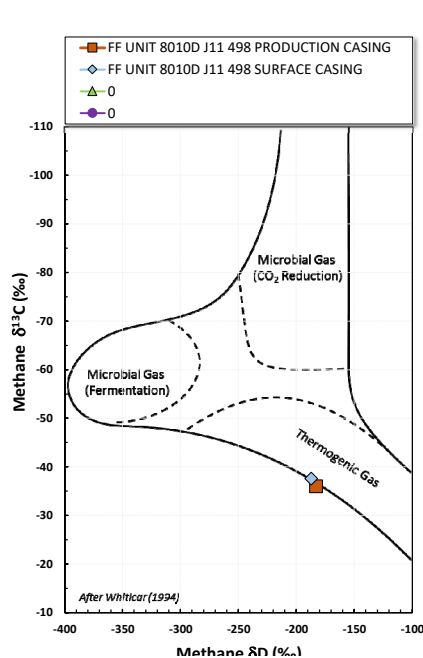

Haworth Ratio Plot - Characterization of Hydrocarbon Type