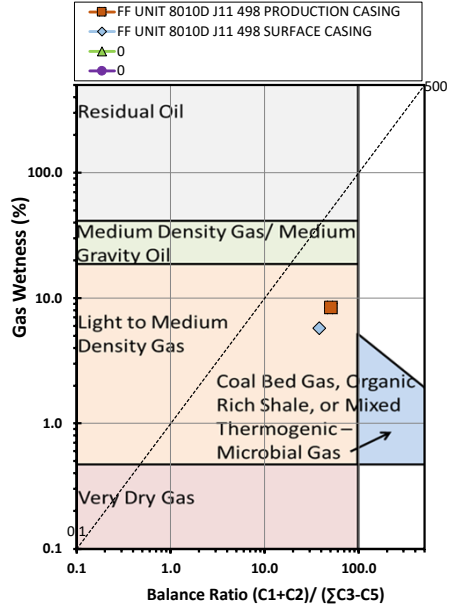

Haworth Ratio Plot - Characterization of Hydrocarbon Type