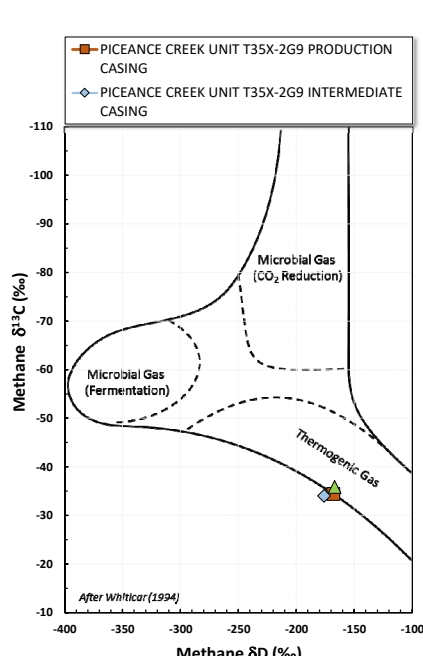

Haworth Ratio Plot - Characterization of Hydrocarbon Type