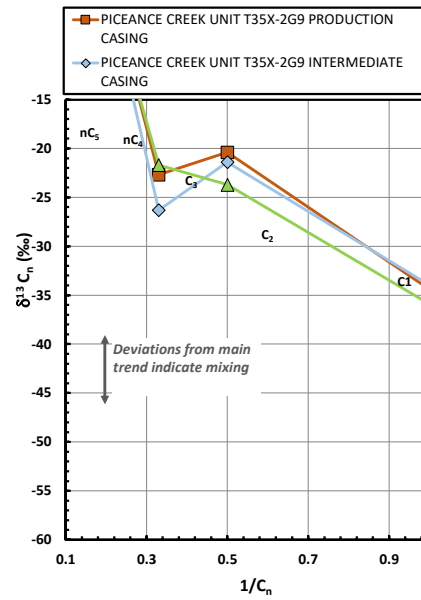

Mixing Plot