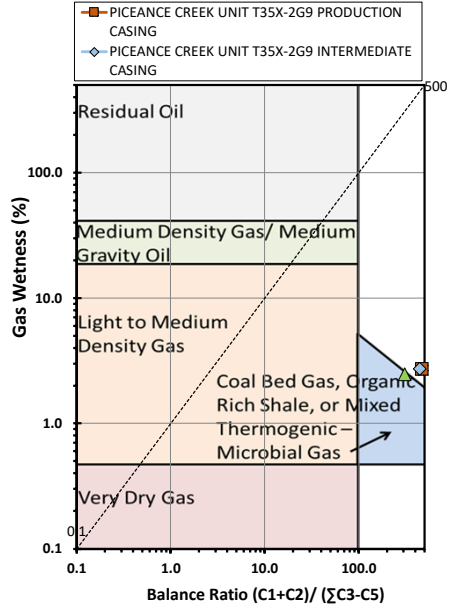

Haworth Ratio Plot - Characterization of Hydrocarbon Type