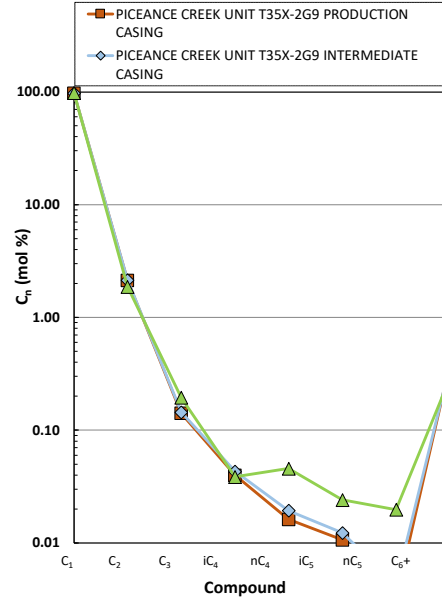

Hydrocarbon Composition Plot