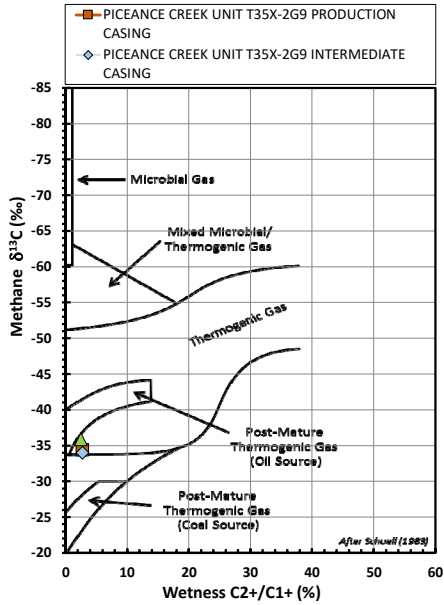

Methane $\delta^{13}\text{C}$ vs Wetness Genetic Classification Plot

Haworth Ratio Plot - Characterization of Hydrocarbon Type