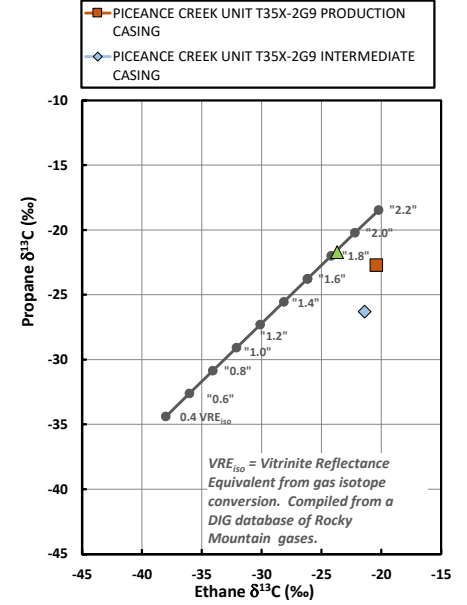

Ethane - Propane Maturity Plot