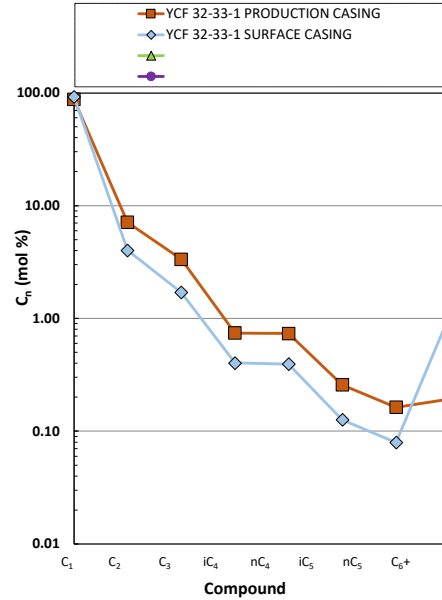

Hydrocarbon Composition Plot