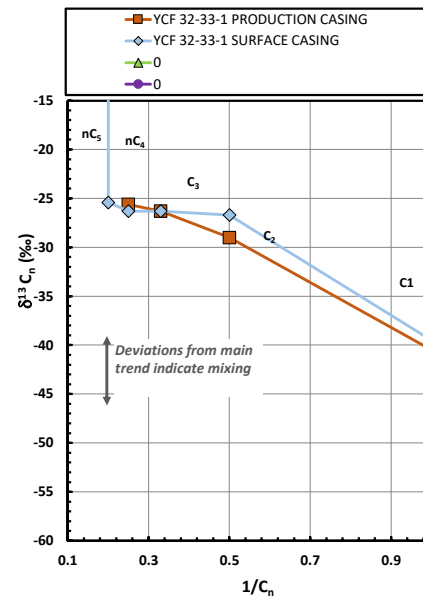

Mixing Plot