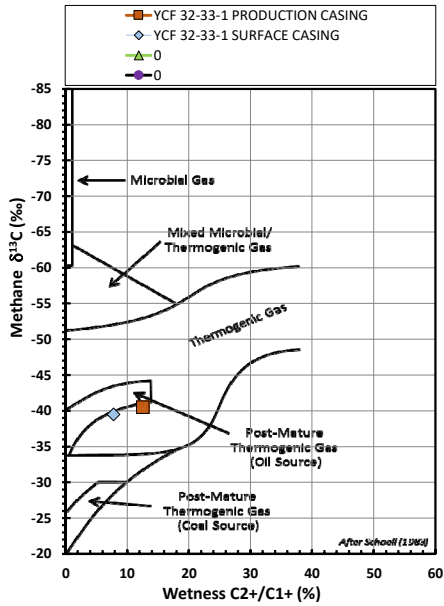

Methane $\delta^{13}\text{C}$ vs Wetness Genetic Classification Plot

Haworth Ratio Plot - Characterization of Hydrocarbon Type