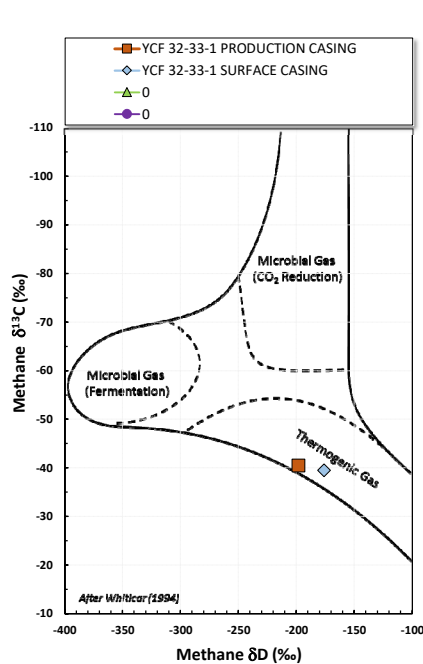

Haworth Ratio Plot - Characterization of Hydrocarbon Type