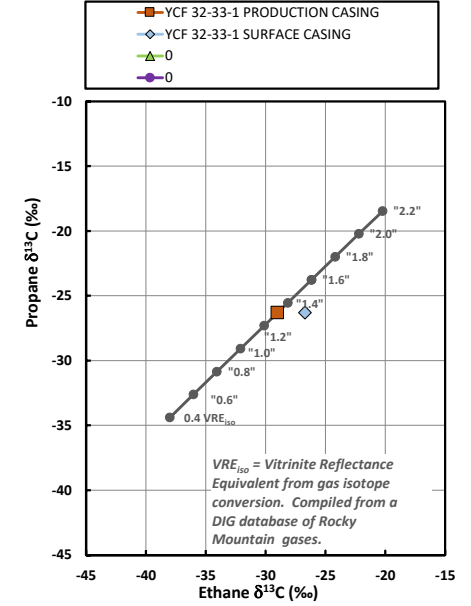

Ethane - Propane Maturity Plot