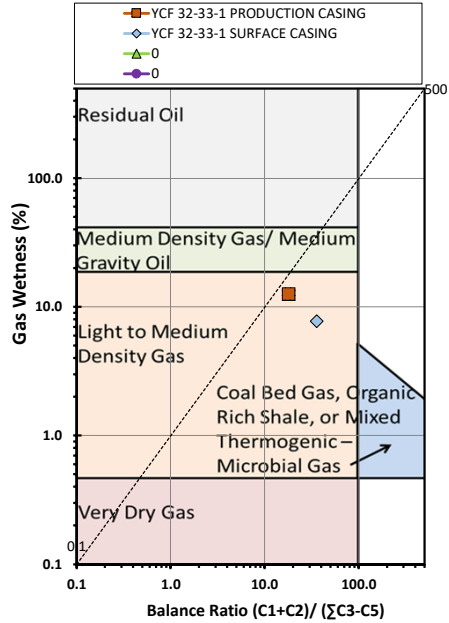

Haworth Ratio Plot - Characterization of Hydrocarbon Type