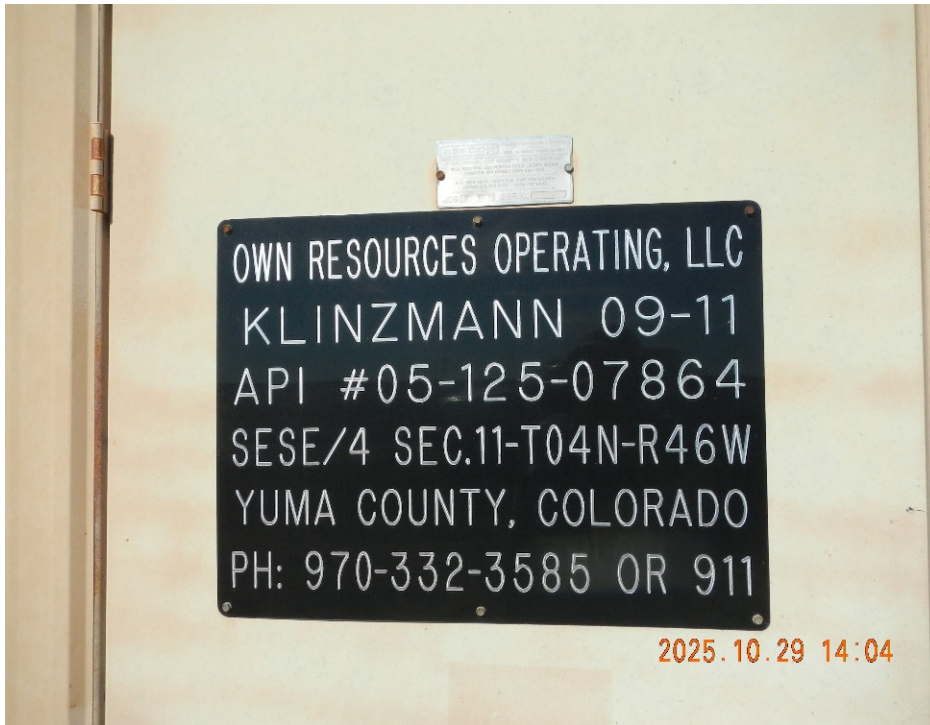

Inspection Photos  
Location Name: Klinzman 9-11  
API Number: 125-07864

1. Lease sign at well location.

2. Well location overview.

Inspection Photos  
Location Name: Klinzman 9-11  
API Number: 125-07864

3. Lease sign at gathering location.

4. Gathering location overview.