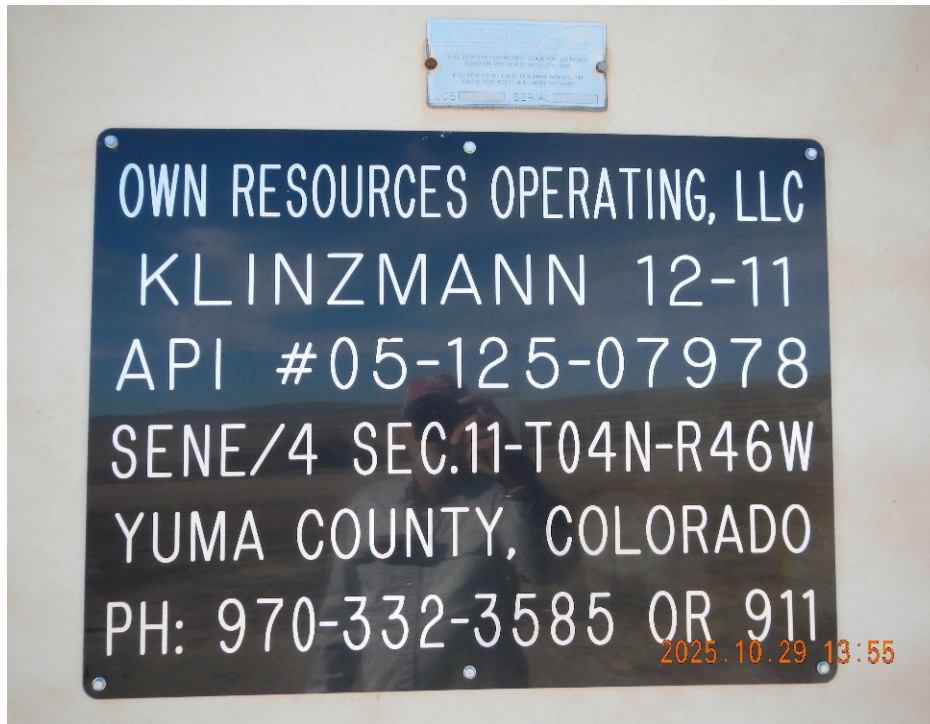

Inspection Photos
Location Name: Klinzman 12-11
API Number: 125-07978

1. Lease sign at well location.

2. Well location overview.

Inspection Photos
Location Name: Klinzman 12-11
API Number: 125-07978

3. Lease sign at gathering location.

4. Gathering location overview.