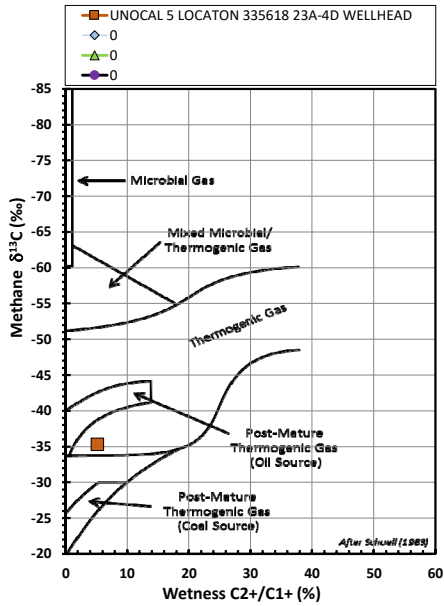

Methane $\delta^{13}\text{C}$ vs Wetness Genetic Classification Plot

Haworth Ratio Plot - Characterization of Hydrocarbon Type