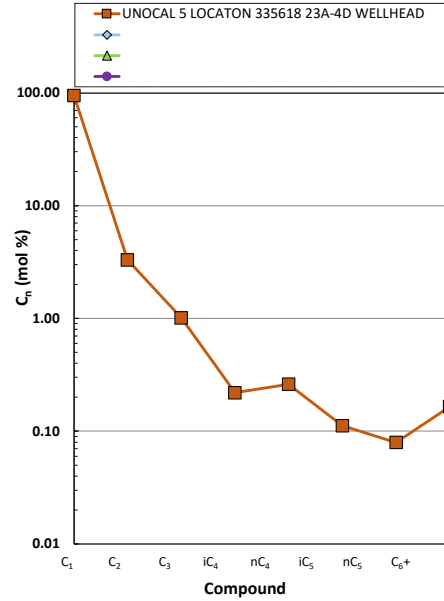

Hydrocarbon Composition Plot