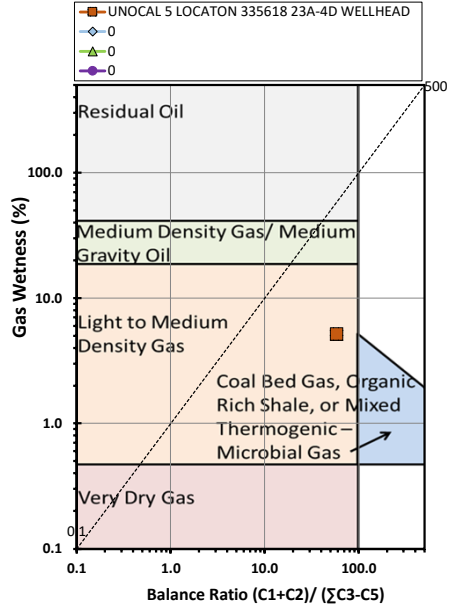

Haworth Ratio Plot - Characterization of Hydrocarbon Type