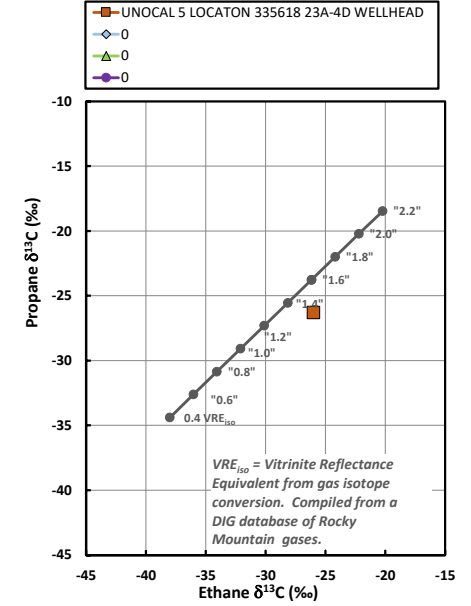

Ethane - Propane Maturity Plot