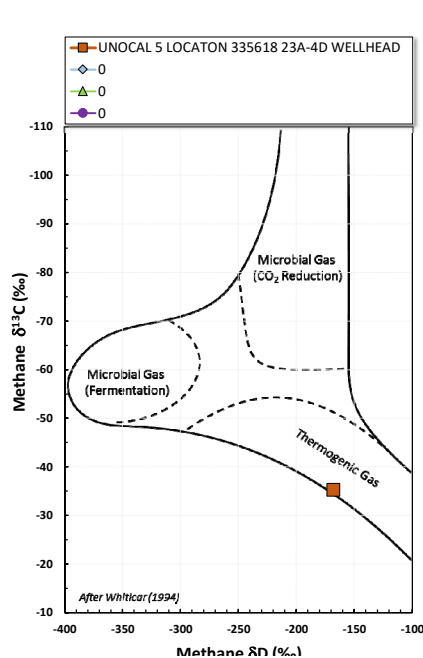

Haworth Ratio Plot - Characterization of Hydrocarbon Type