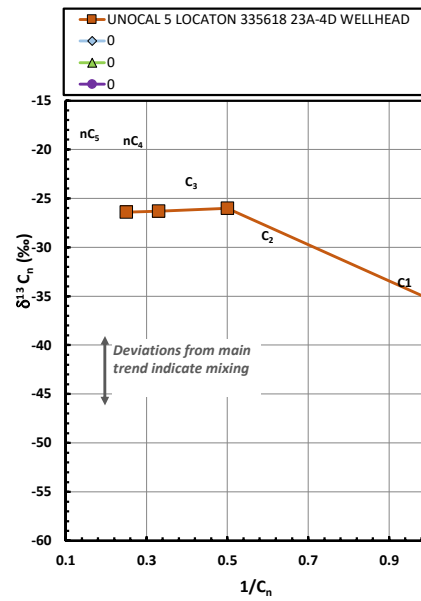

Mixing Plot