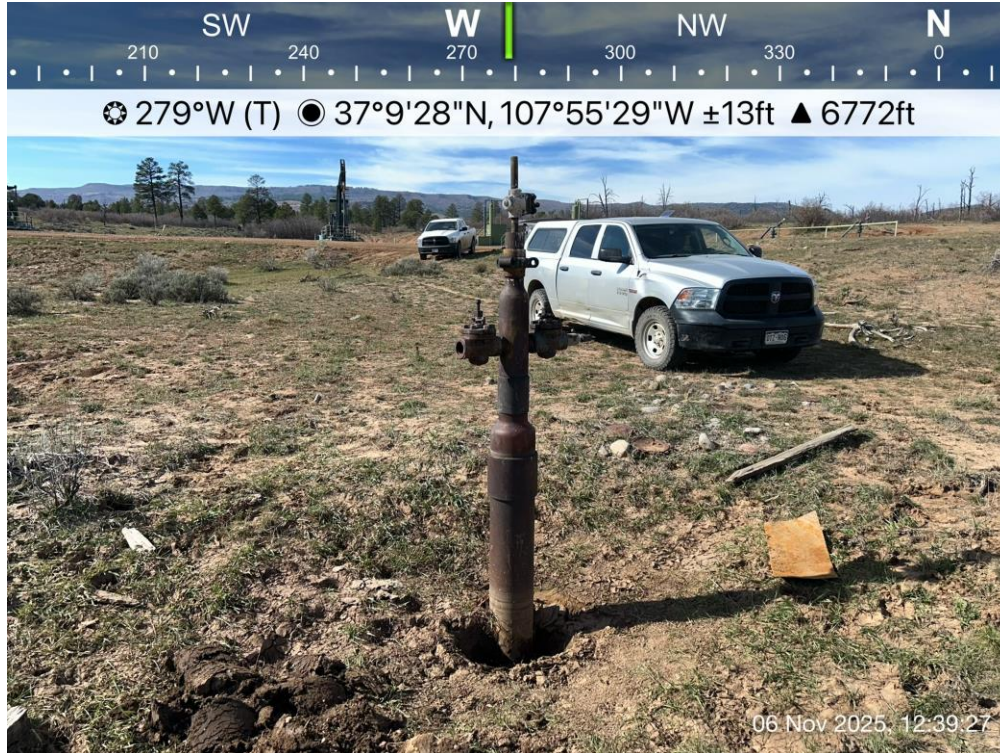

McCulloch #1 (OWP) API #05-067-05623
Photographic Log – Wellhead
Colorado Energy and Carbon Management Commission

Photo 1: McCulloch #1 (OWP) Wellhead.

Photo 2: McCulloch #1 (OWP) Wellhead and surface casing.