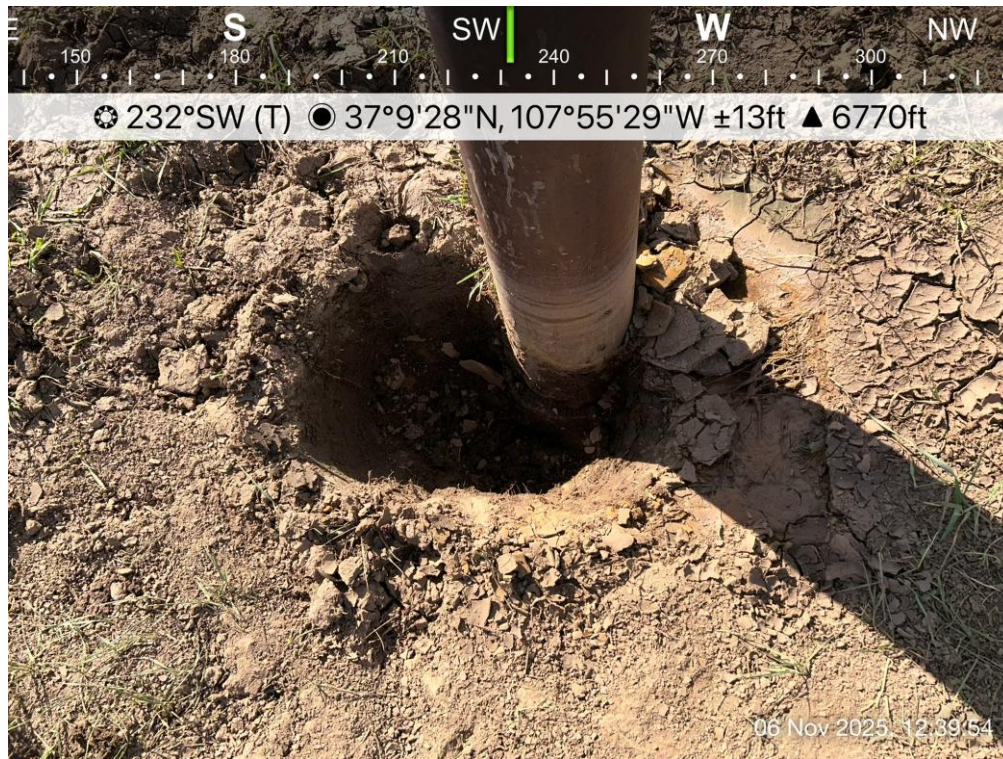

McCulloch #1 (OWP) API #05-067-05623
Photographic Log – Wellhead
Colorado Energy and Carbon Management Commission

Photo 1: McCulloch #1 (OWP) Wellhead.

Photo 2: McCulloch #1 (OWP) Wellhead and surface casing.