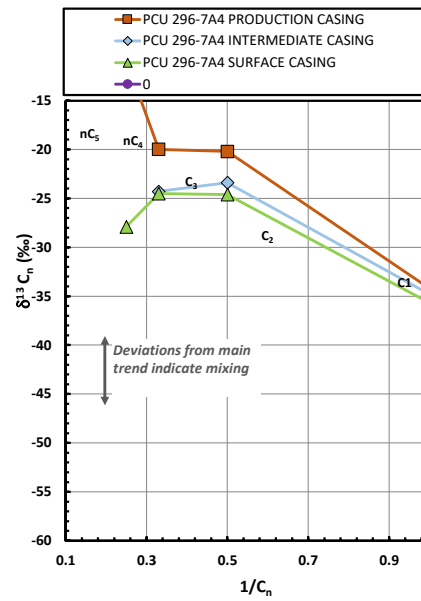

Mixing Plot