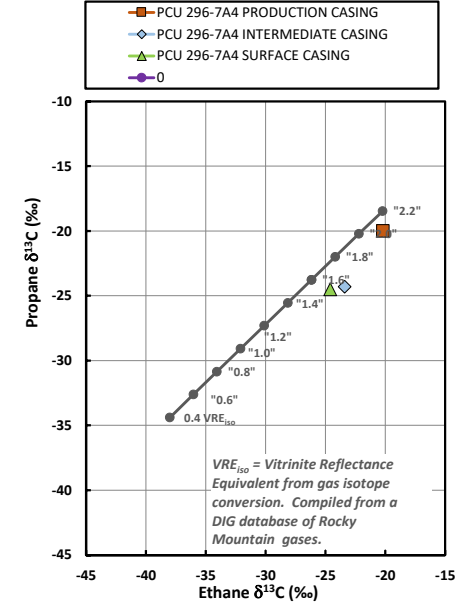

Ethane - Propane Maturity Plot