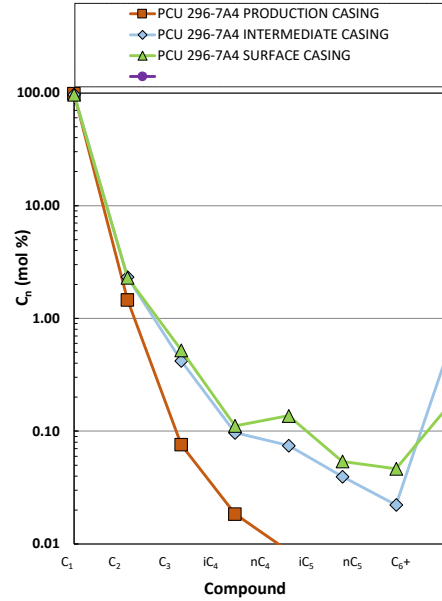

Hydrocarbon Composition Plot