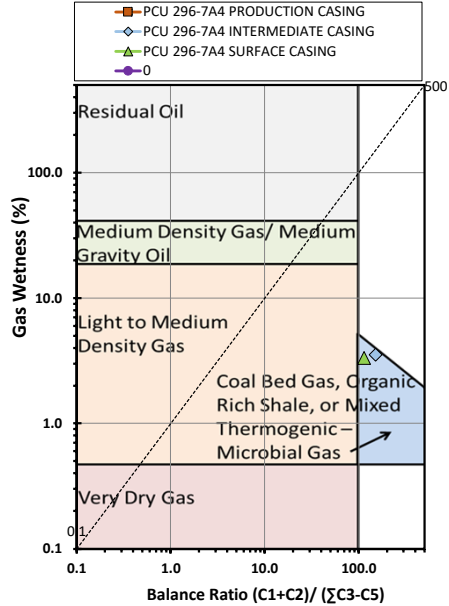

Haworth Ratio Plot - Characterization of Hydrocarbon Type