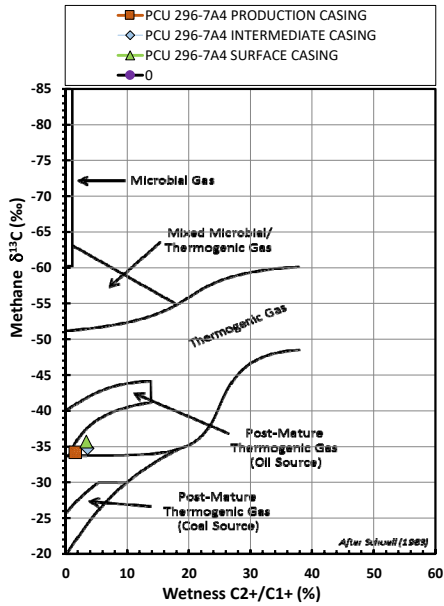

Methane $\delta^{13}\text{C}$ vs Wetness Genetic Classification Plot

Haworth Ratio Plot - Characterization of Hydrocarbon Type