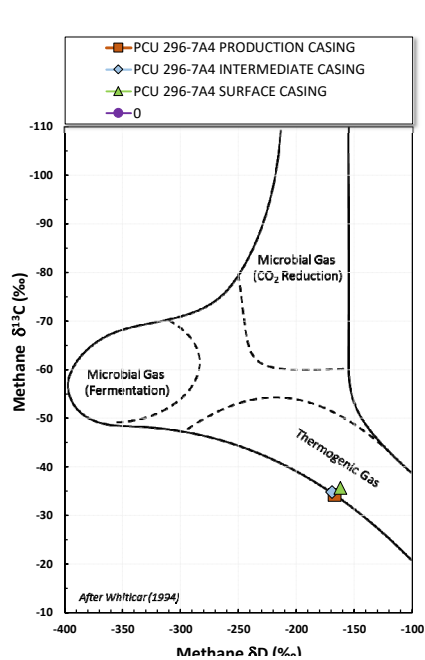

Haworth Ratio Plot - Characterization of Hydrocarbon Type