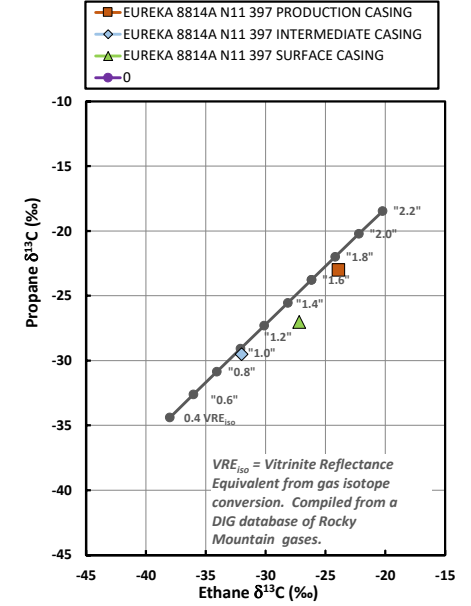

Ethane - Propane Maturity Plot