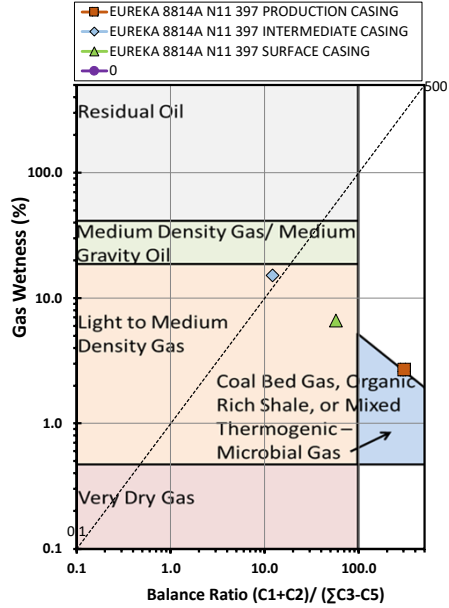

Haworth Ratio Plot - Characterization of Hydrocarbon Type