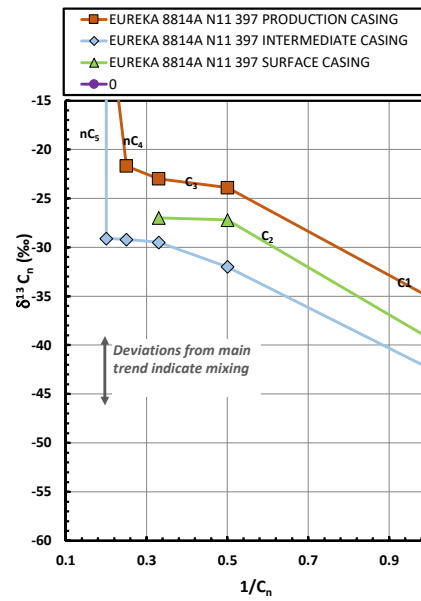

Mixing Plot