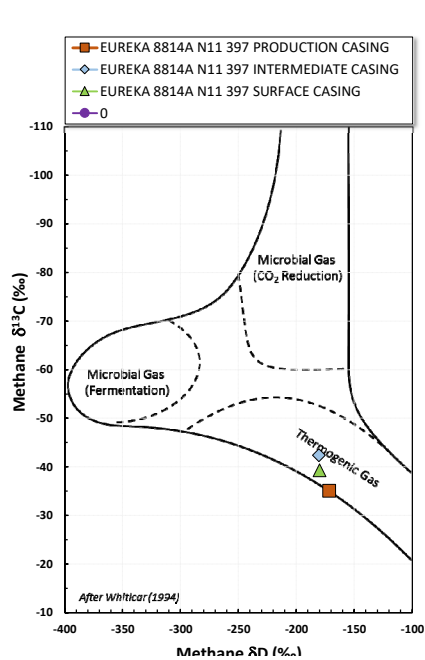

Haworth Ratio Plot - Characterization of Hydrocarbon Type