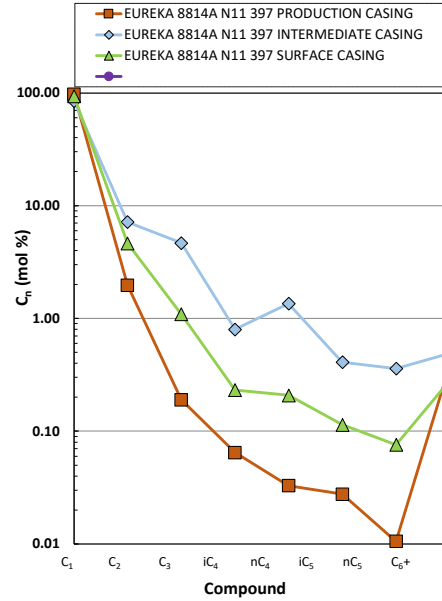

Hydrocarbon Composition Plot