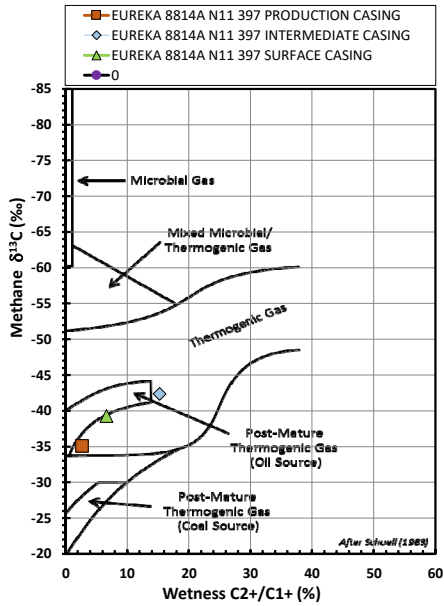

Methane $\delta^{13}\text{C}$ vs Wetness Genetic Classification Plot

Haworth Ratio Plot - Characterization of Hydrocarbon Type