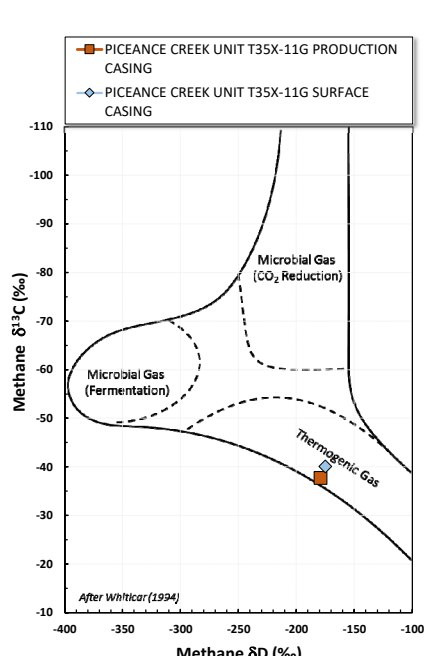

Haworth Ratio Plot - Characterization of Hydrocarbon Type