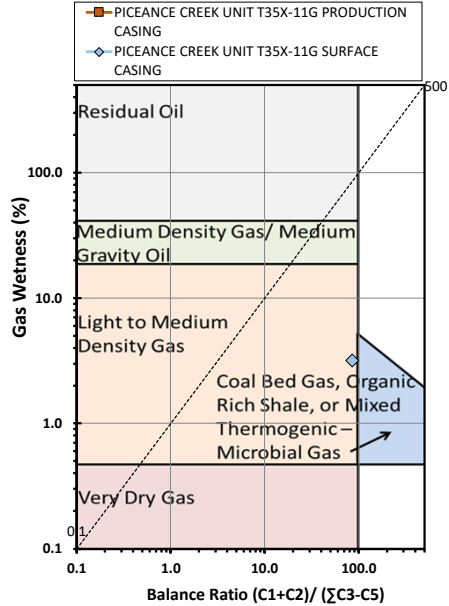

Haworth Ratio Plot - Characterization of Hydrocarbon Type