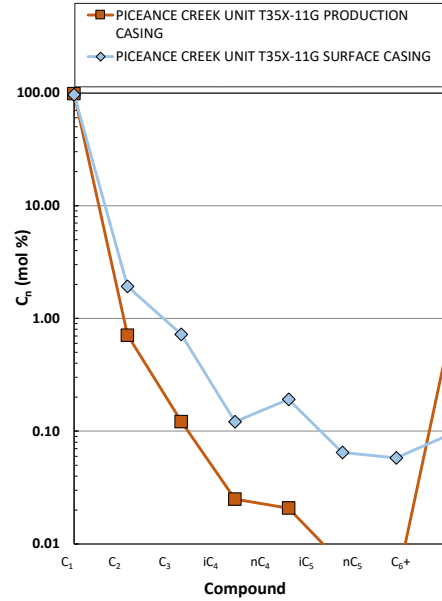

Hydrocarbon Composition Plot