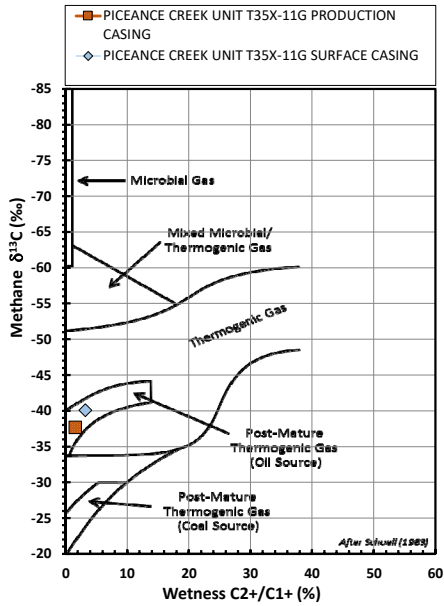

Methane $\delta^{13}\text{C}$ vs Wetness Genetic Classification Plot

Haworth Ratio Plot - Characterization of Hydrocarbon Type