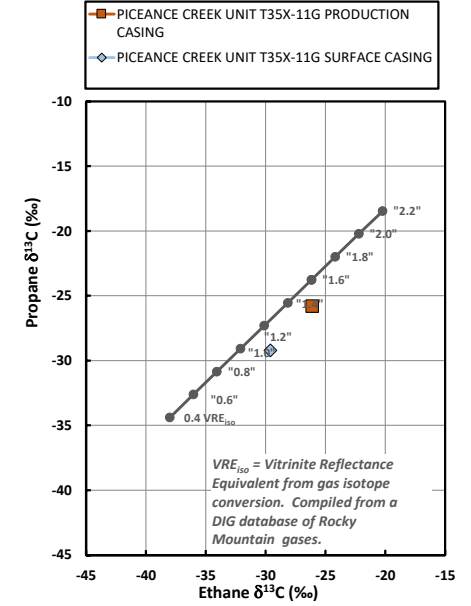

Ethane - Propane Maturity Plot