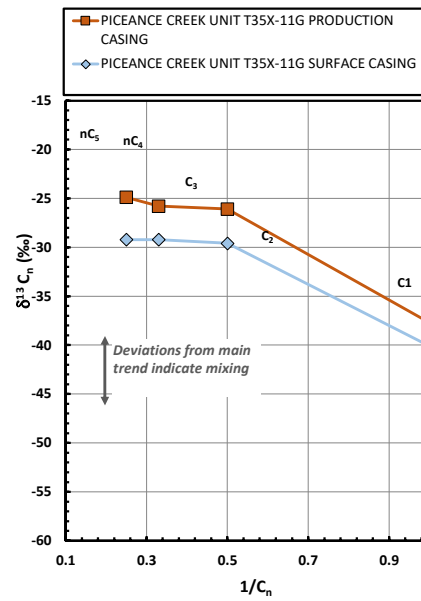

Mixing Plot