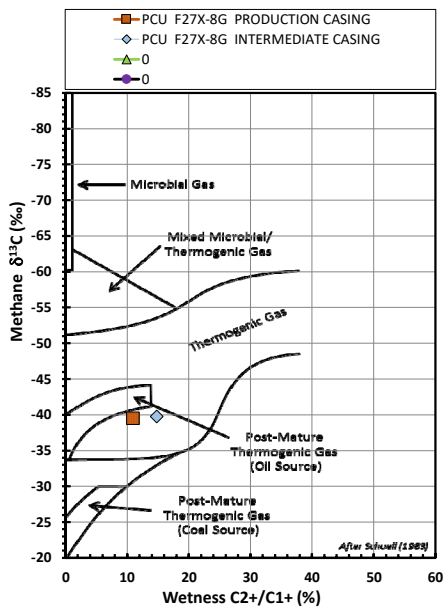

Methane $\delta^{13}\text{C}$ vs Wetness Genetic Classification Plot

Haworth Ratio Plot - Characterization of Hydrocarbon Type