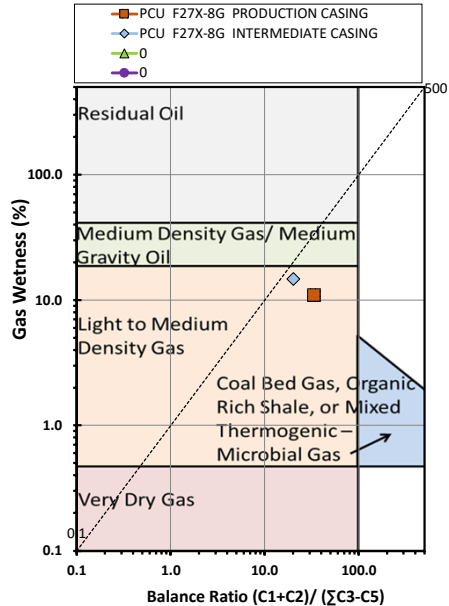

Haworth Ratio Plot - Characterization of Hydrocarbon Type