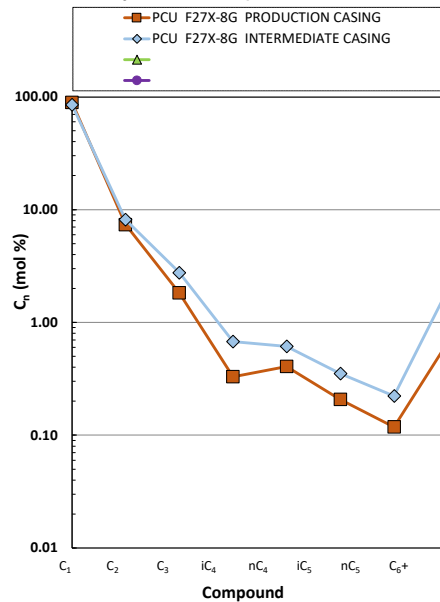

Hydrocarbon Composition Plot