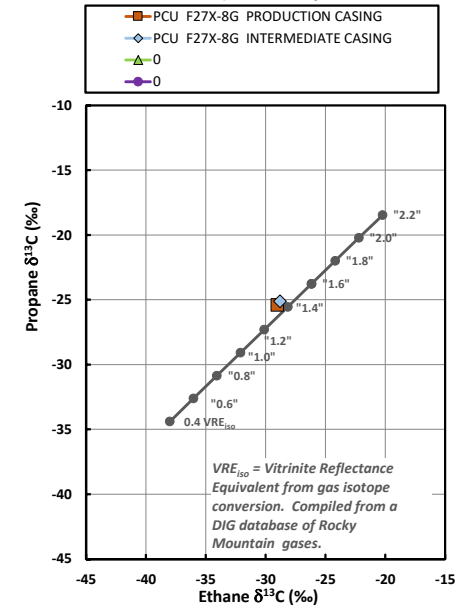

Ethane - Propane Maturity Plot