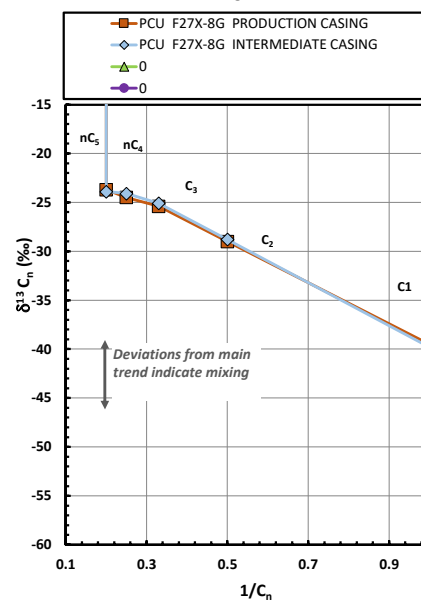

Mixing Plot