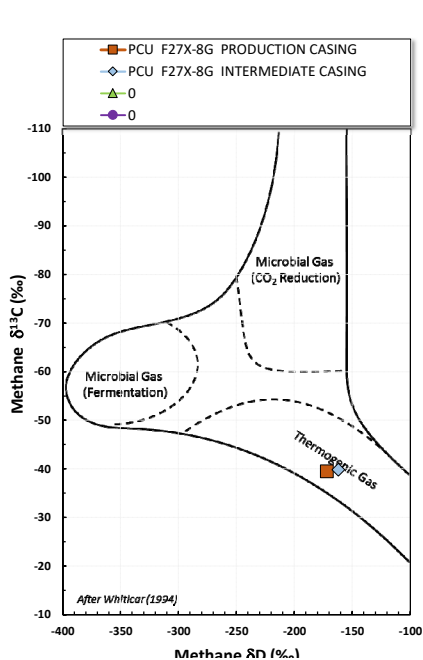

Haworth Ratio Plot - Characterization of Hydrocarbon Type