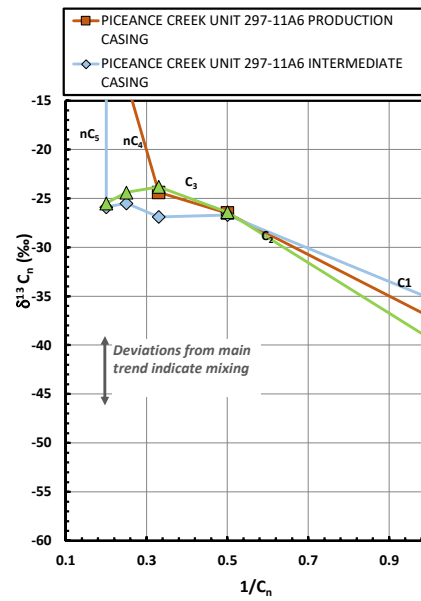

Mixing Plot