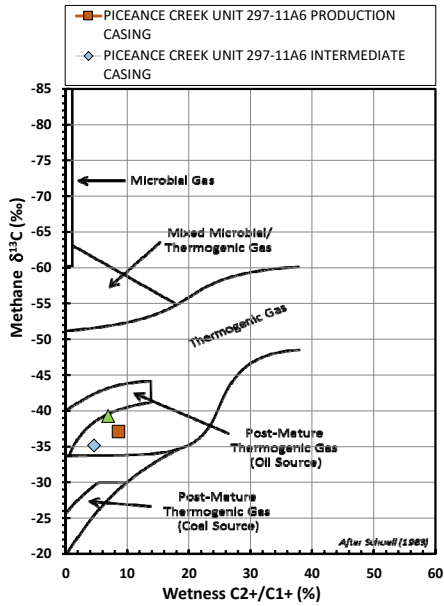

Methane $\delta^{13}\text{C}$ vs Wetness Genetic Classification Plot

Haworth Ratio Plot - Characterization of Hydrocarbon Type