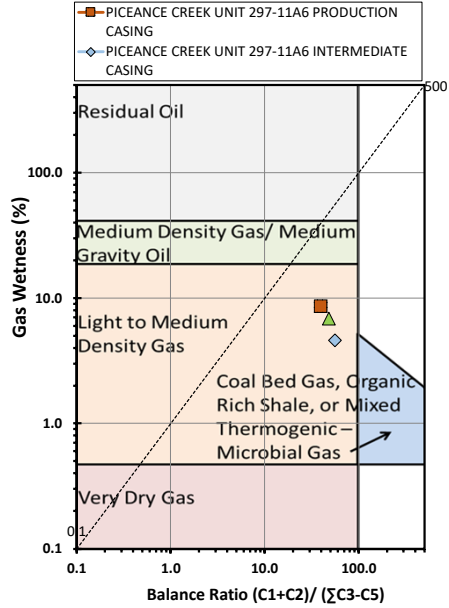

Haworth Ratio Plot - Characterization of Hydrocarbon Type