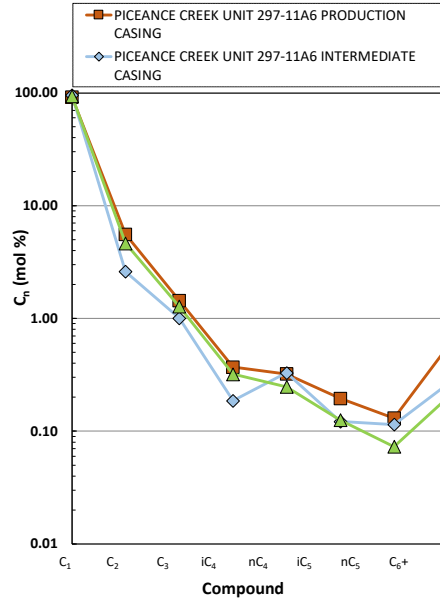

Hydrocarbon Composition Plot