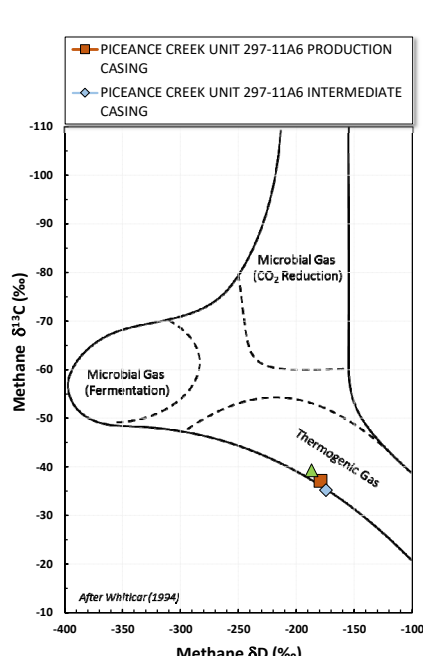

Haworth Ratio Plot - Characterization of Hydrocarbon Type