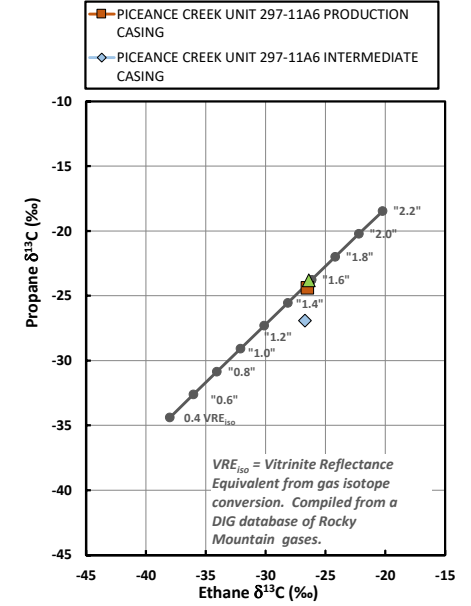

Ethane - Propane Maturity Plot