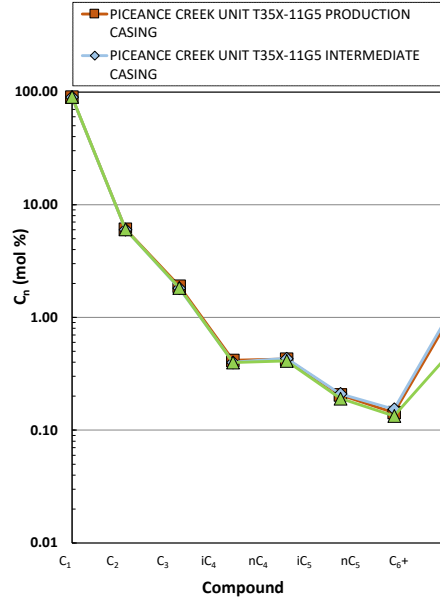

Hydrocarbon Composition Plot