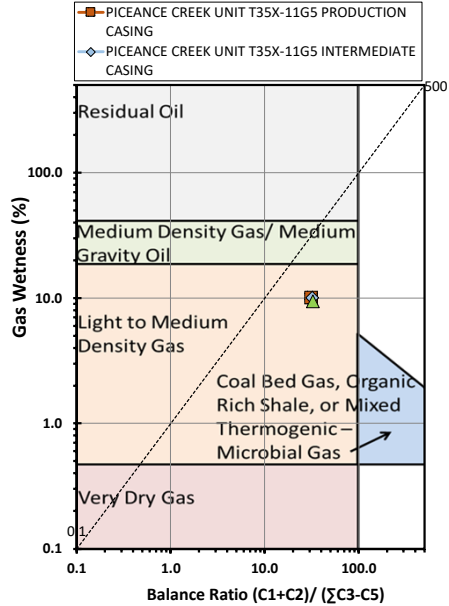

Haworth Ratio Plot - Characterization of Hydrocarbon Type