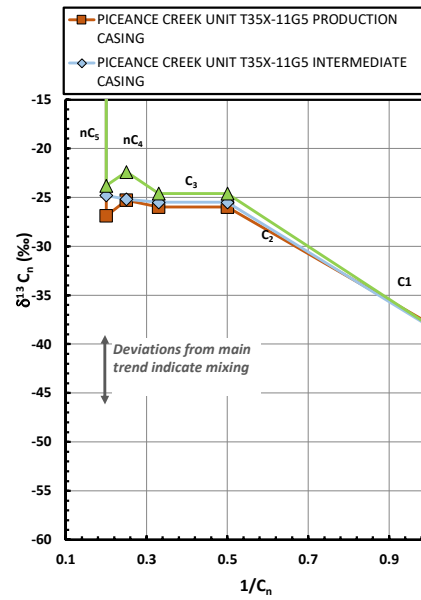

Mixing Plot