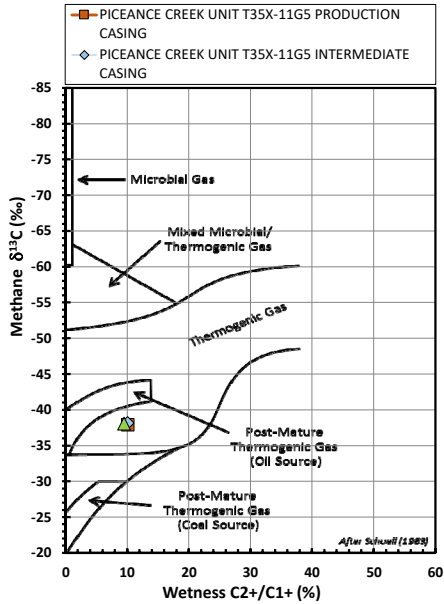

Methane $\delta^{13}\text{C}$ vs Wetness Genetic Classification Plot

Haworth Ratio Plot - Characterization of Hydrocarbon Type