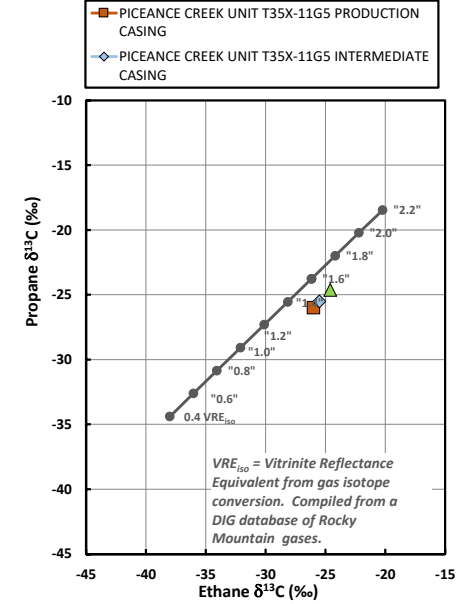

Ethane - Propane Maturity Plot