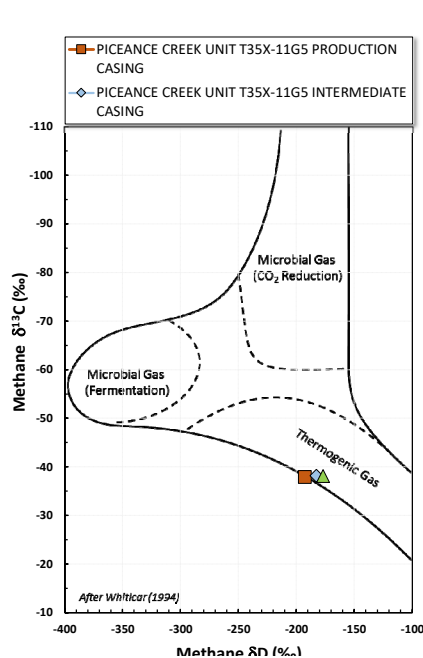

Haworth Ratio Plot - Characterization of Hydrocarbon Type