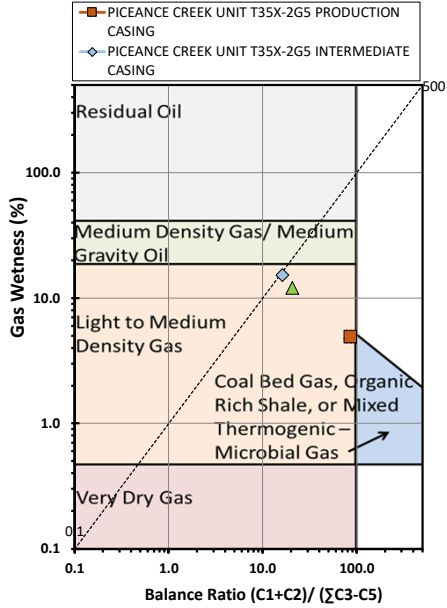

Haworth Ratio Plot - Characterization of Hydrocarbon Type