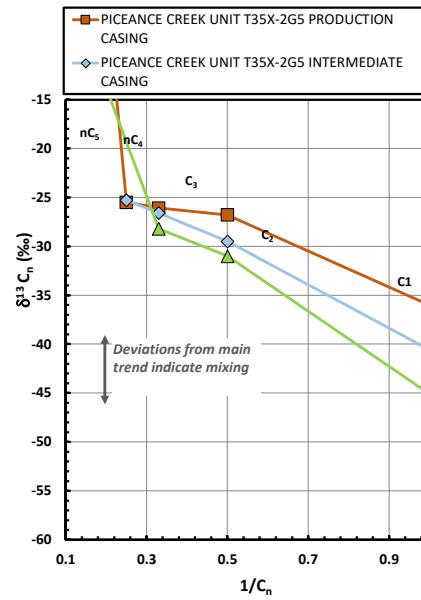

Mixing Plot