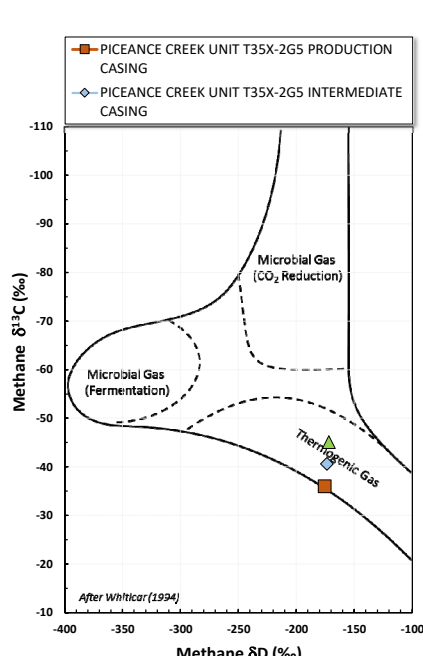

Haworth Ratio Plot - Characterization of Hydrocarbon Type