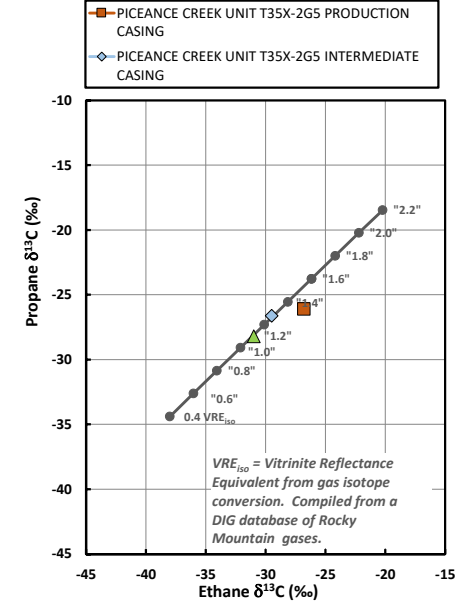

Ethane - Propane Maturity Plot