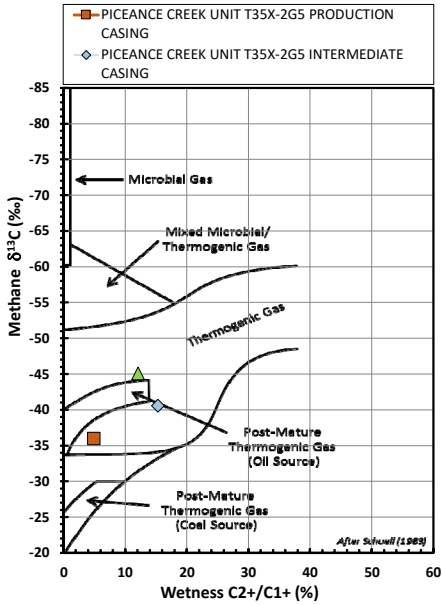

Methane $\delta^{13}\text{C}$ vs Wetness Genetic Classification Plot

Haworth Ratio Plot - Characterization of Hydrocarbon Type