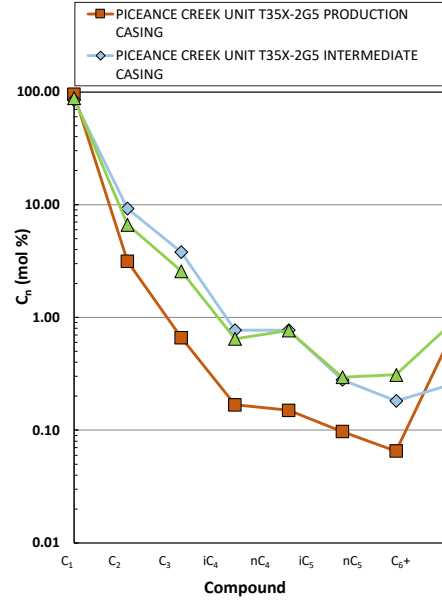

Hydrocarbon Composition Plot