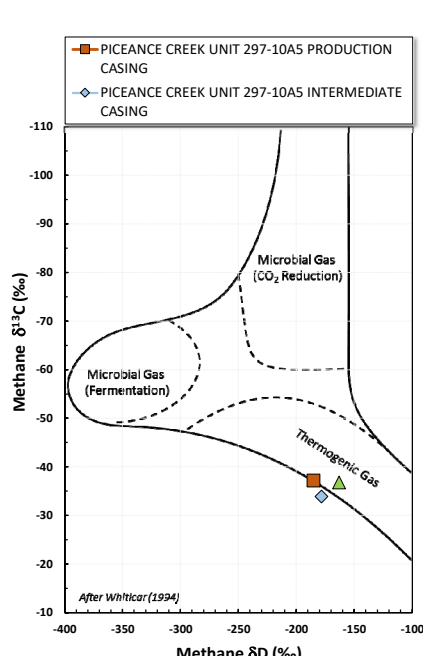

Haworth Ratio Plot - Characterization of Hydrocarbon Type