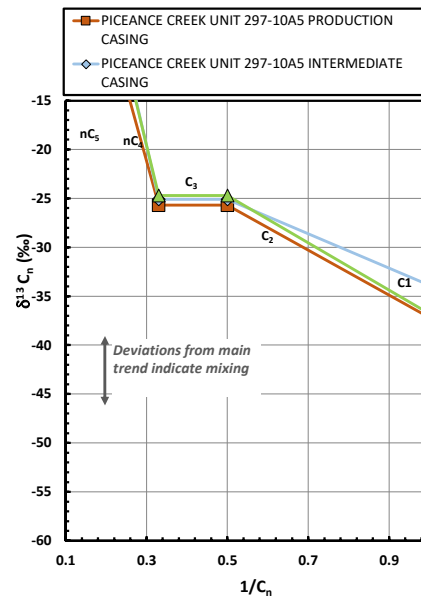

Mixing Plot