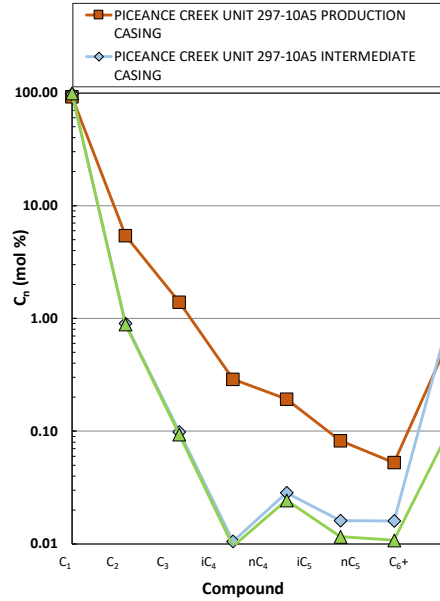

Hydrocarbon Composition Plot