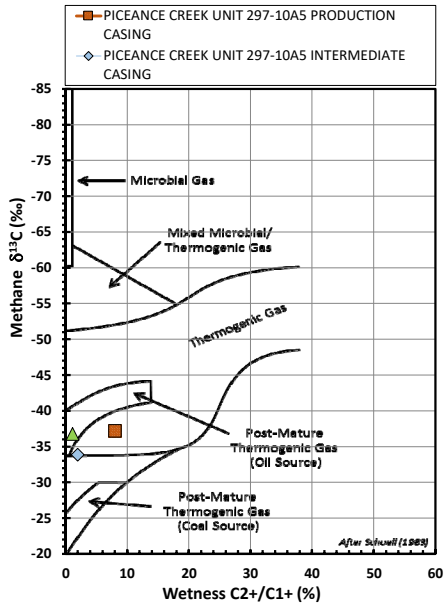

Methane $\delta^{13}\text{C}$ vs Wetness Genetic Classification Plot

Haworth Ratio Plot - Characterization of Hydrocarbon Type