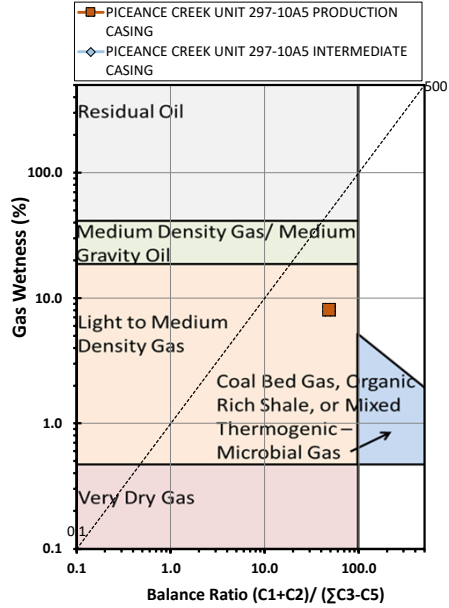

Haworth Ratio Plot - Characterization of Hydrocarbon Type