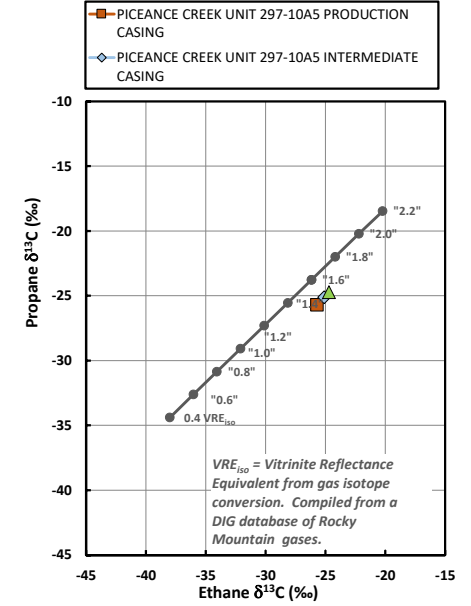

Ethane - Propane Maturity Plot