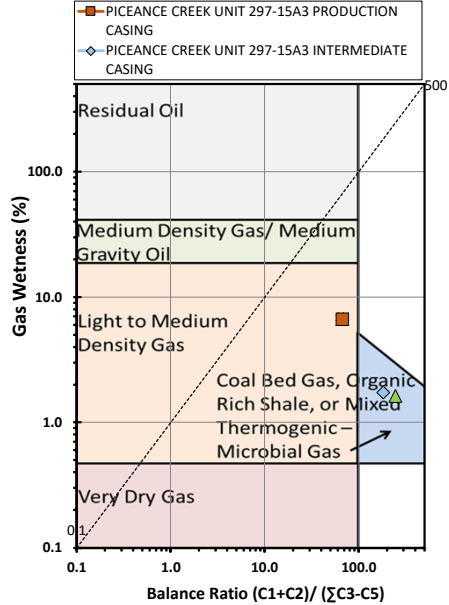

Haworth Ratio Plot - Characterization of Hydrocarbon Type