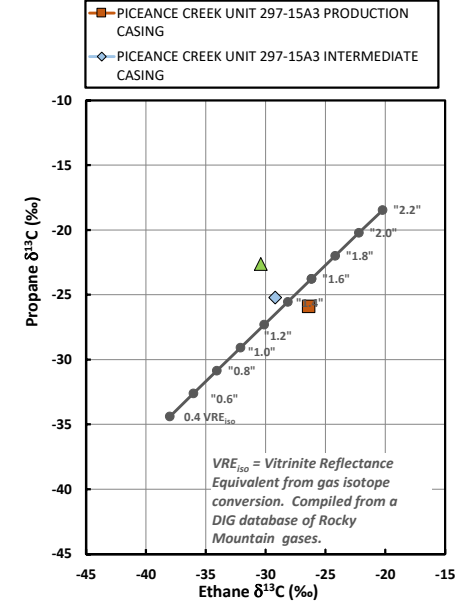

Ethane - Propane Maturity Plot