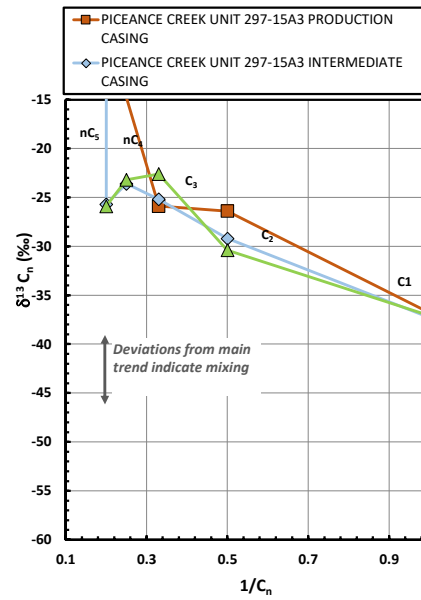

Mixing Plot