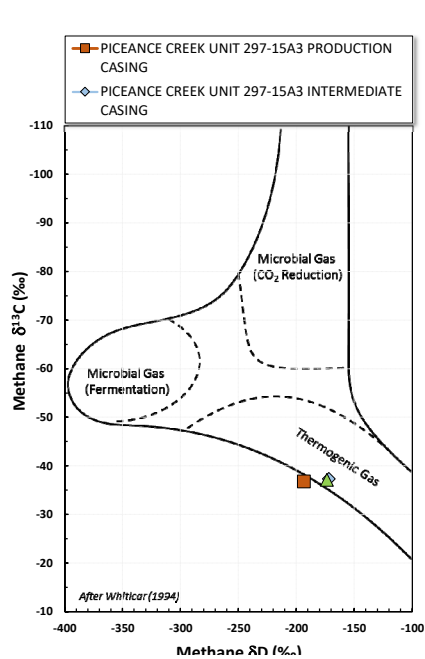

Haworth Ratio Plot - Characterization of Hydrocarbon Type