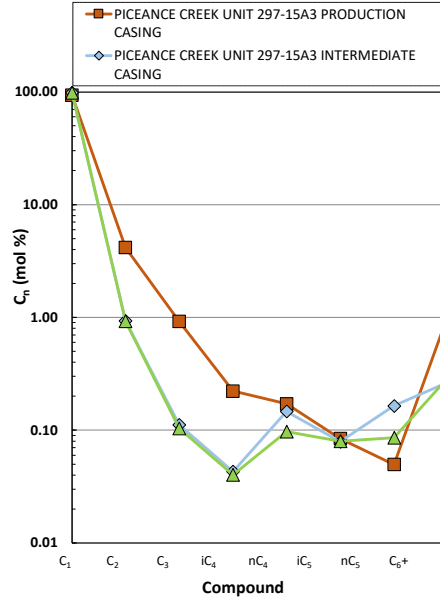

Hydrocarbon Composition Plot