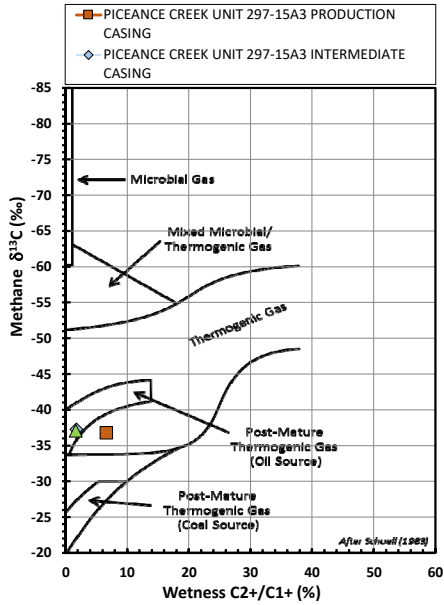

Methane $\delta^{13}\text{C}$ vs Wetness Genetic Classification Plot

Haworth Ratio Plot - Characterization of Hydrocarbon Type