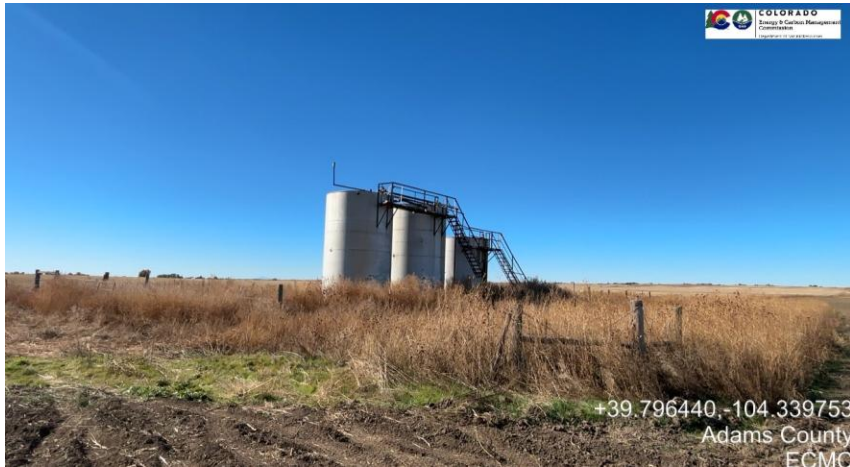

Inspection Photos
Location Name: Bowen Amoco 44-08 OWP
Location ID: 320061

Pic 1 wellhead / pumpjack

Pic 2 wellhead sign

Inspection Photos
Location Name: Bowen Amoco 44-08 OWP
Location ID: 320061

Pic 3 Tanks

Pic 4 risers

Inspection Photos
Location Name: Bowen Amoco 44-08 OWP
Location ID: 320061

Pic 5 weeds on location