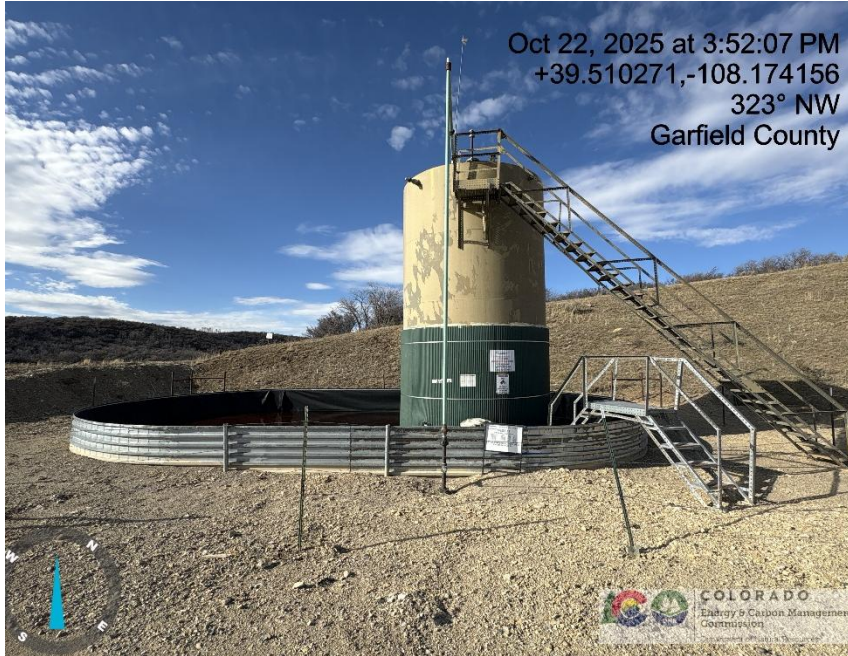

Inspection/Audit Photos

Location Name: QB ENERGY OPERATING LLC PUCKETT 12A-24D (MESA 11) Pad

Location ID: 335455

Photo # 1767 From entrance to location

Photo # 1768 Location

Inspection/Audit Photos

Location Name: QB ENERGY OPERATING LLC PUCKETT 12A-24D (MESA 11) Pad

Location ID: 335455

Photo # 1769 Location

Photo # 1770 Location

Inspection/Audit Photos

Location Name: QB ENERGY OPERATING LLC PUCKETT 12A-24D (MESA 11) Pad

Location ID: 335455

Photo # 1771 Location

Photo # 1772 Location

Inspection/Audit Photos

Location Name: QB ENERGY OPERATING LLC PUCKETT 12A-24D (MESA 11) Pad

Location ID: 335455

Photo # 1773 Location

Photo # 1774 Location

Inspection/Audit Photos

Location Name: QB ENERGY OPERATING LLC PUCKETT 12A-24D (MESA 11) Pad

Location ID: 335455

Photo # 1775 Location

Photo # 1776 Debris

Inspection/Audit Photos

Location Name: QB ENERGY OPERATING LLC PUCKETT 12A-24D (MESA 11) Pad

Location ID: 335455

Photo # 1777 Debris

Photo # 1778 Debris