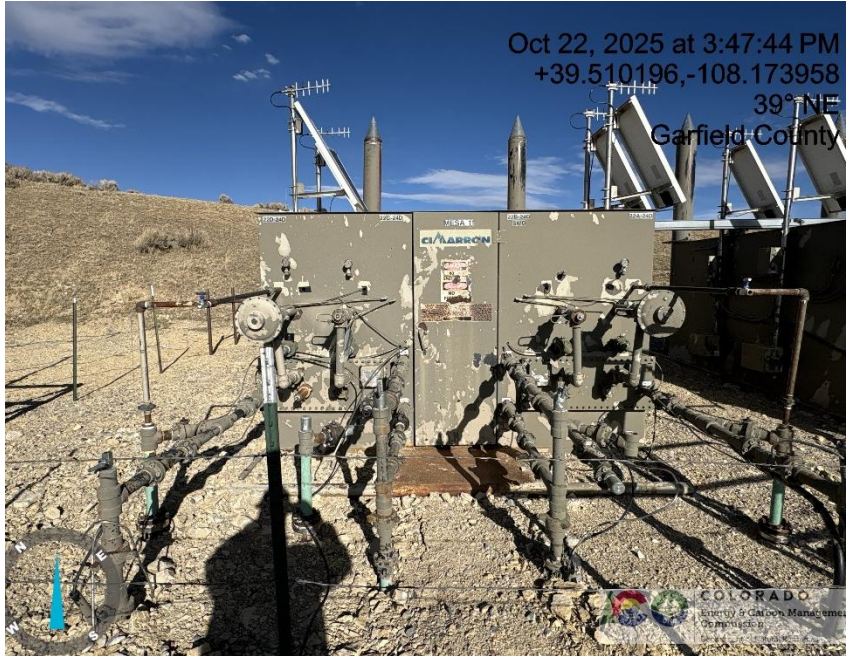

Inspection/Audit Photos

Location Name: QB ENERGY OPERATING LLC PUCKETT 12A-24D (MESA 11) Pad

Location ID: 335455

Photo # 1767 From entrance to location

Photo # 1768 Location

Inspection/Audit Photos

Location Name: QB ENERGY OPERATING LLC PUCKETT 12A-24D (MESA 11) Pad

Location ID: 335455

Photo # 1769 Location

Photo # 1770 Location

Inspection/Audit Photos

Location Name: QB ENERGY OPERATING LLC PUCKETT 12A-24D (MESA 11) Pad

Location ID: 335455

Photo # 1771 Location

Photo # 1772 Location

Inspection/Audit Photos

Location Name: QB ENERGY OPERATING LLC PUCKETT 12A-24D (MESA 11) Pad

Location ID: 335455

Photo # 1773 Location

Photo # 1774 Location

Inspection/Audit Photos

Location Name: QB ENERGY OPERATING LLC PUCKETT 12A-24D (MESA 11) Pad

Inspection/Audit Photos

Location Name: QB ENERGY OPERATING LLC PUCKETT 12A-24D (MESA 11) Pad

Location ID: 335455

Photo # 1779 Open ended piping on separator/wildlife hazard/available for entry by wildlife