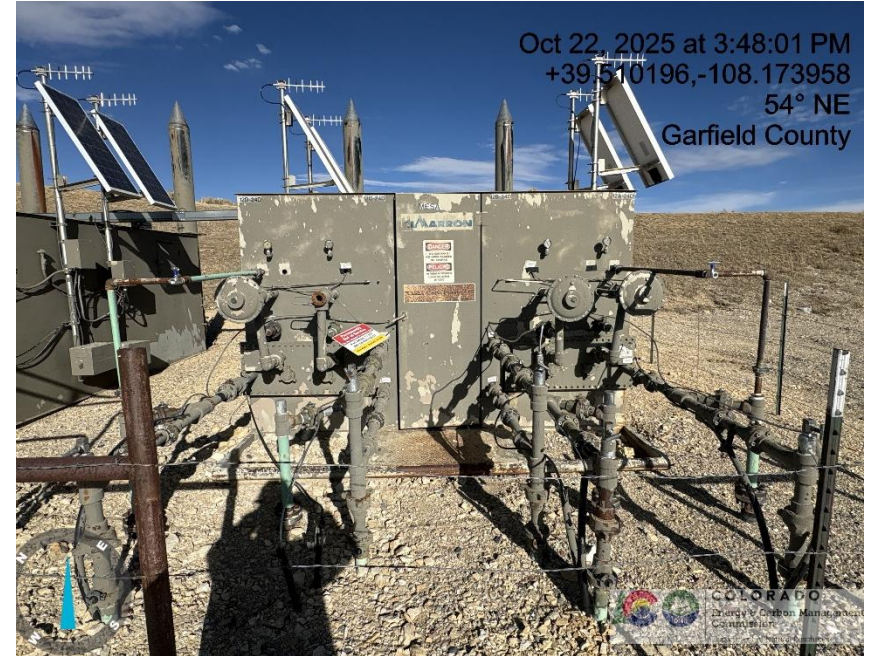

Inspection/Audit Photos

Location Name: QB ENERGY OPERATING LLC PUCKETT 12A-24D (MESA 11) Pad

Location ID: 335455

Photo # 1767 From entrance to location

Photo # 1768 Location

Inspection/Audit Photos

Location Name: QB ENERGY OPERATING LLC PUCKETT 12A-24D (MESA 11) Pad

Location ID: 335455

Photo # 1769 Location

Photo # 1770 Location

Inspection/Audit Photos

Location Name: QB ENERGY OPERATING LLC PUCKETT 12A-24D (MESA 11) Pad

Location ID: 335455

Photo # 1771 Location

Photo # 1772 Location

Inspection/Audit Photos

Location Name: QB ENERGY OPERATING LLC PUCKETT 12A-24D (MESA 11) Pad

Location ID: 335455

Photo # 1773 Location

Photo # 1774 Location

Inspection/Audit Photos

Location Name: QB ENERGY OPERATING LLC PUCKETT 12A-24D (MESA 11) Pad

Inspection/Audit Photos

Location Name: QB ENERGY OPERATING LLC PUCKETT 12A-24D (MESA 11) Pad

Location ID: 335455

Photo # 1779 Open ended piping on separator/wildlife hazard/available for entry by wildlife