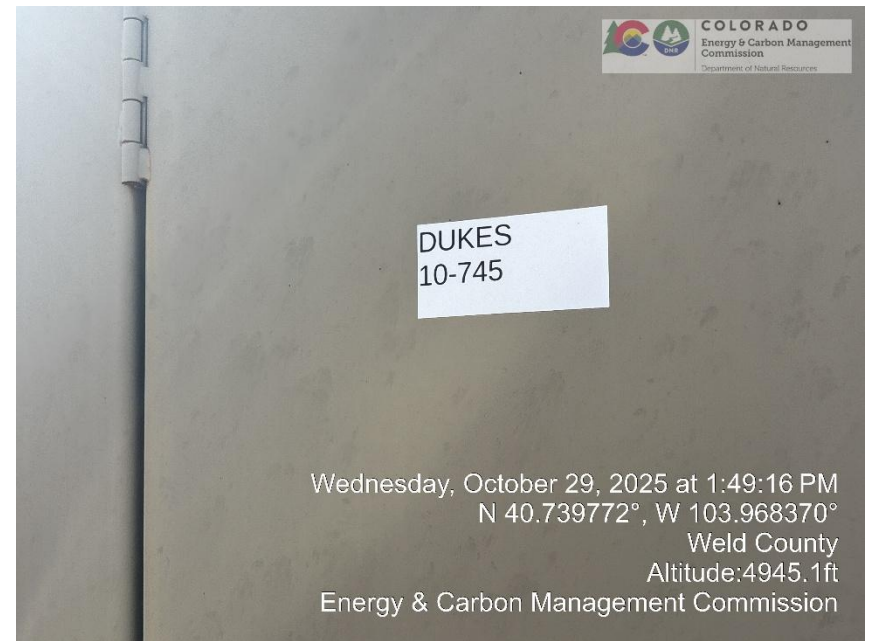

Inspection Photos
Location Name: Dukes Federal LC 10-745
Location ID: 471765

Photo 1 – Separator 10 – Dukes Federal LC 10-745

Photo 2 – Separator 10 – Dukes Federal LC 10-745

Inspection Photos
Location Name: Dukes Federal LC 10-745
Location ID: 471765

Photo 3 – Inside Dump Housing

Photo 4 – Inside Dump Housing

Inspection Photos
Location Name: Dukes Federal LC 10-745
Location ID: 471765

Photo 5 – Inside Dump Housing

Photo 6 – Dumpster missing cover top