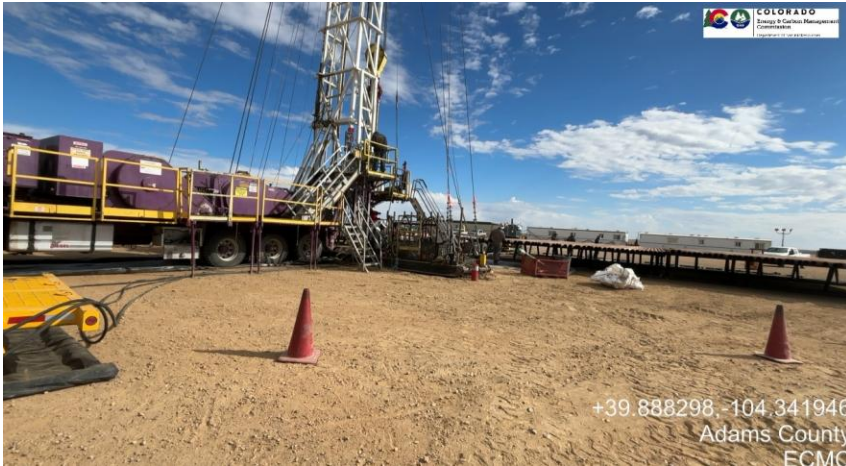

Inspection Photos
Location Name: Totem 27
Location ID: 486777

Pic 1 rig

Pic 2 Tank/rig pump

Inspection Photos
Location Name: Totem 27
Location ID: 486777

+39.888614, -104.341653
Adams County
ECMC

+39.888376, -104.342042
Adams County
ECMC

Rig tank

Pic 4 Rig

Inspection Photos
Location Name: Totem 27
Location ID: 486777

Wellhead.