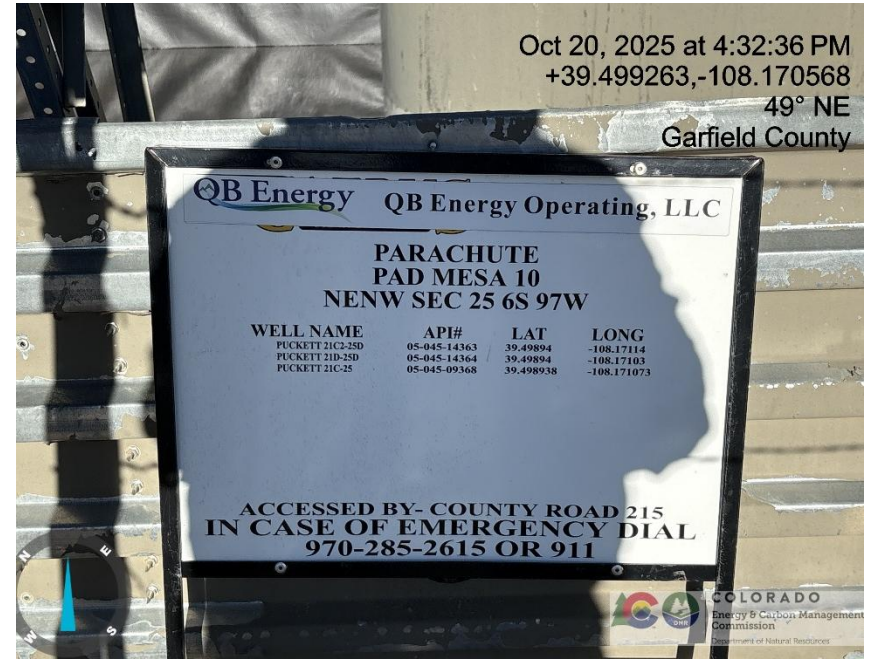

Inspection/Audit Photos

Location Name: QB ENERGY OPERATING LLC PUCKETT 21C-25 (MESA 10) Pad

Location #: 335105

Photo # 572 From entrance to location

Photo # 573 Location

Inspection/Audit Photos

Location Name: QB ENERGY OPERATING LLC PUCKETT 21C-25 (MESA 10) Pad

Location #: 335105

Photo # 574 Location

Photo # 575 Location

Inspection/Audit Photos

Location Name: QB ENERGY OPERATING LLC PUCKETT 21C-25 (MESA 10) Pad

Location #: 335105

Photo # 576 Location

Photo # 577 Location

Inspection/Audit Photos

Location Name: QB ENERGY OPERATING LLC PUCKETT 21C-25 (MESA 10) Pad

Location #: 335105

Photo # 578 Location

Photo # 579 Methanol tank lacks operator emergency #

Inspection/Audit Photos

Location Name: QB ENERGY OPERATING LLC PUCKETT 21C-25 (MESA 10) Pad

Location #: 335105

Photo # 580 Methanol tank lacks operator emergency #

Photo # 581 Methanol tank

Inspection/Audit Photos

Location Name: QB ENERGY OPERATING LLC PUCKETT 21C-25 (MESA 10) Pad