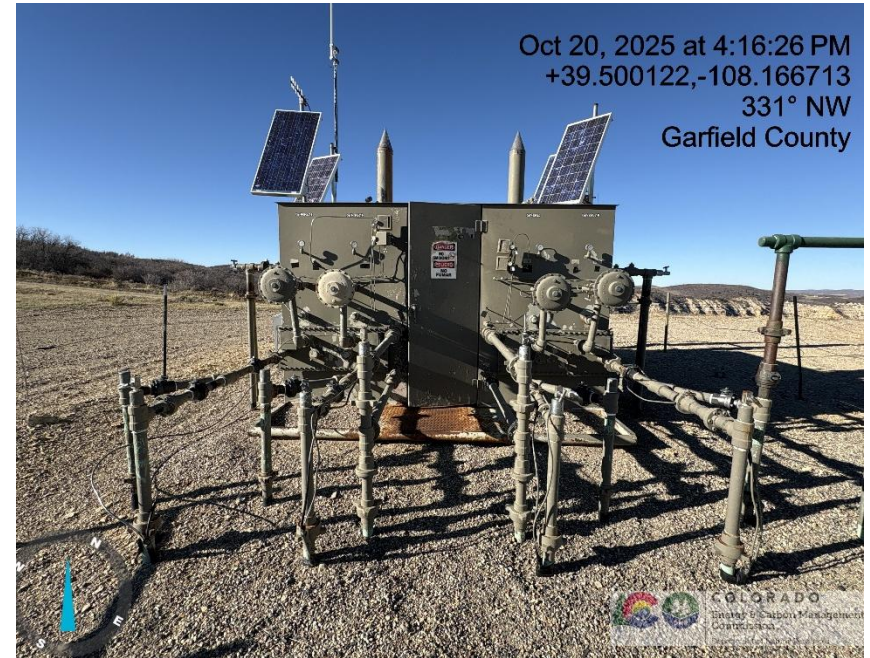

Inspection/Audit Photos

Location Name: QB ENERGY OPERATING LLC PUCKETT 251-25 (MESA 7) Pad

Location #: 335114

Photo # 501 From entrance to location

Photo # 502 Location

Inspection/Audit Photos

Location Name: QB ENERGY OPERATING LLC PUCKETT 251-25 (MESA 7) Pad

Location #: 335114

Photo # 503 Location

Photo # 504 Location

Inspection/Audit Photos

Location Name: QB ENERGY OPERATING LLC PUCKETT 251-25 (MESA 7) Pad

Location #: 335114

Photo # 505 Location

Photo # 506 Location

Inspection/Audit Photos

Location Name: QB ENERGY OPERATING LLC PUCKETT 251-25 (MESA 7) Pad

Location #: 335114

Photo # 507 Unmarked deadman

Photo # 508 Same unmarked deadman

Inspection/Audit Photos

Location Name: QB ENERGY OPERATING LLC PUCKETT 251-25 (MESA 7) Pad

Location #: 335114

Photo # 509 Same unmarked deadman

Photo # 510 Debris

Inspection/Audit Photos

Location Name: QB ENERGY OPERATING LLC PUCKETT 251-25 (MESA 7) Pad

Location #: 335114

Photo # 511 Debris

Photo # 512 Debris