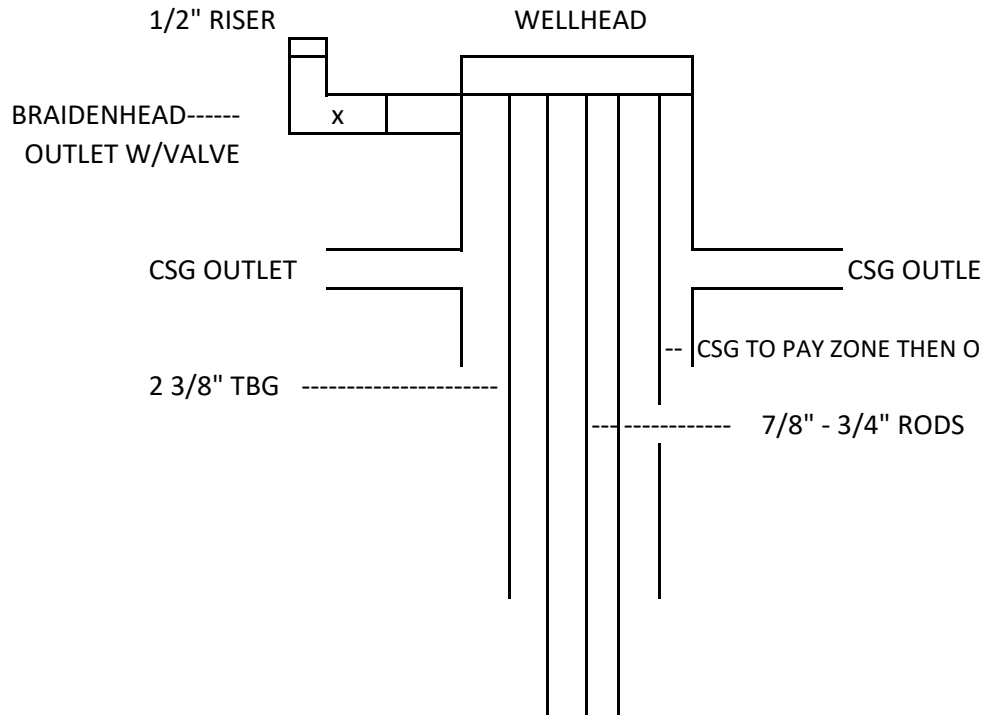

WELL NAME Banta Ridge 5-1-103
 Actual
LEGAL LOCATION Sec 5, T1S, R103W, NWSW, 6th PM
API NUMBER 05-103-09805
COUNTY Rio Blanco
DATE OF DIAGRAM 4/4/2023
LEASE COC 56873

T

PEN HOLE