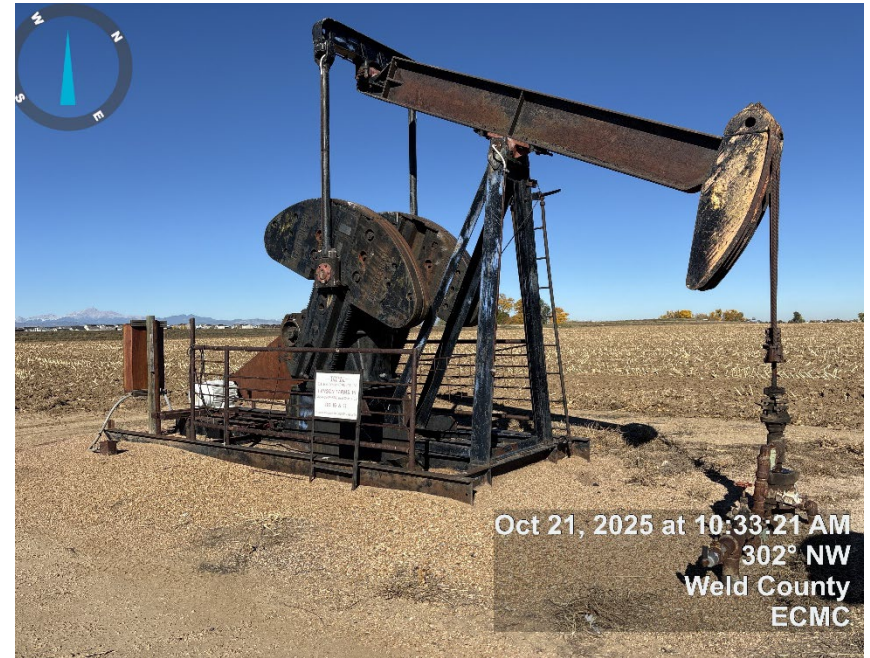

Inspection Photos
Location Name: Lansons Farm #16
API #: 05-123-08739

Photo 1: wellhead sign

Photo 2: wellhead

Inspection Photos
Location Name: Lansons Farm #16
API #: 05-123-08739

Photo 3: emissions released