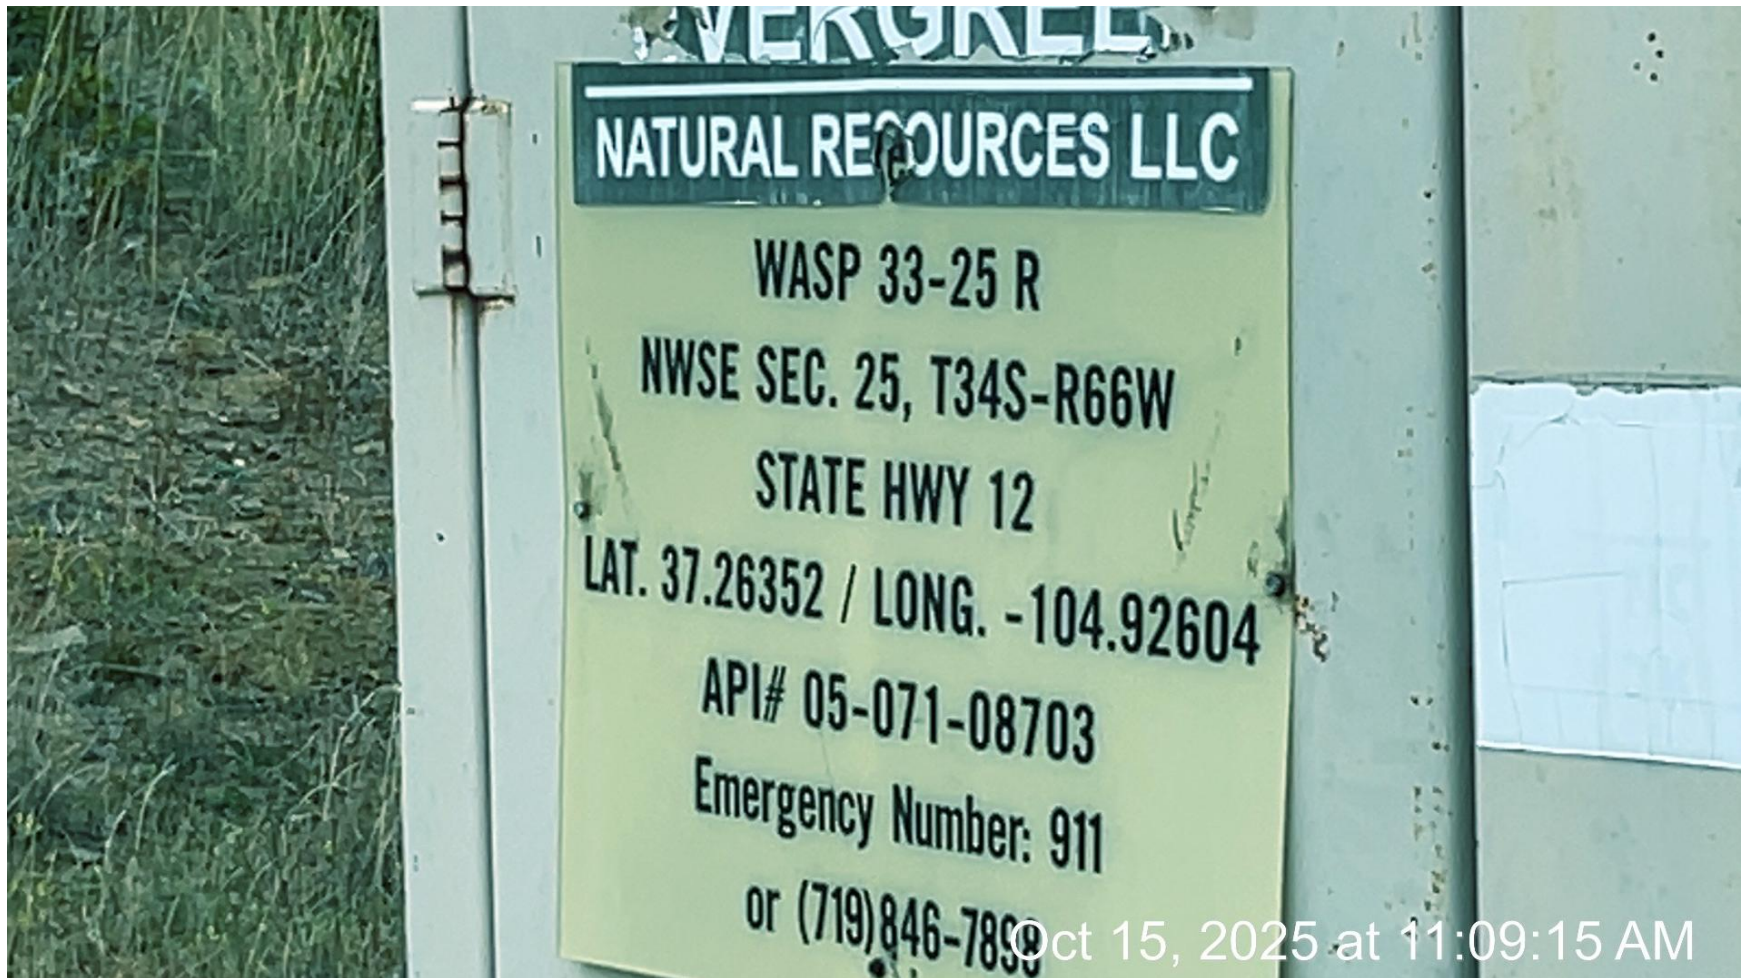

WELL NAME: , WASP 33-25R

API #: 071-08703

PHOTO 1: WELL SIGN

PHOTO 2: LOCATION