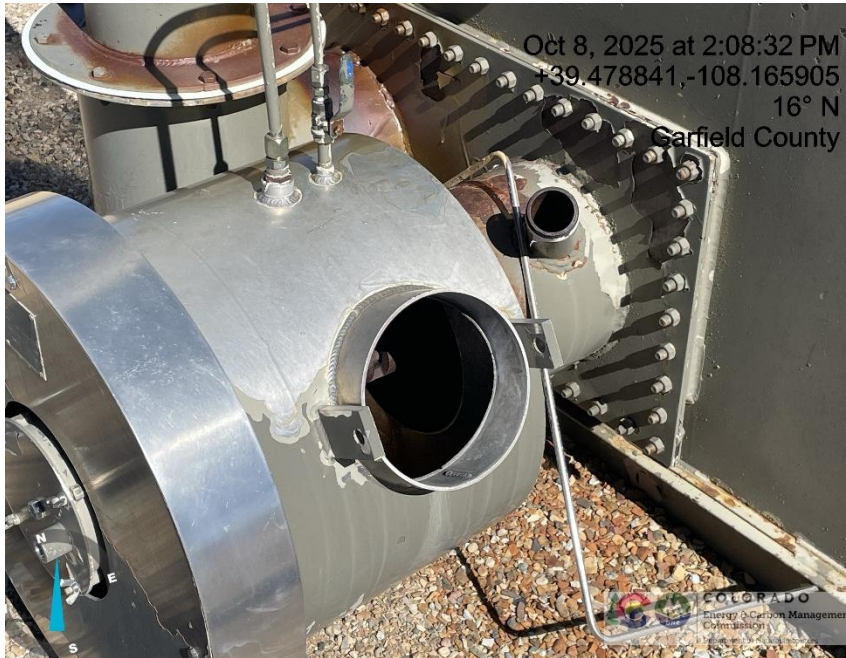

# Inspection/Audit Photos

Location Name: QB ENERGY OPERATING LLC PUCKETT 262-1 Pad

Location #: 324325

Photo # 4951 From entrance to location

Photo # 4952 Location

# Inspection/Audit Photos

Location Name: QB ENERGY OPERATING LLC PUCKETT 262-1 Pad

Location #: 324325

Photo # 4953 Location

Photo # 4954 Location

## Inspection/Audit Photos

Location Name: QB ENERGY OPERATING LLC PUCKETT 262-1 Pad

Location #: 324325

**Photo # 4955 Burner & fire tube open to entry by wildlife  
/wildlife hazard**

**Photo # 4956 Observed compliance issue addressed by QB  
employee during inspection**

## Inspection/Audit Photos

Location Name: QB ENERGY OPERATING LLC PUCKETT 262-1 Pad

Location #: 324325

Photo # 4957 Battery sign contains inaccurate information