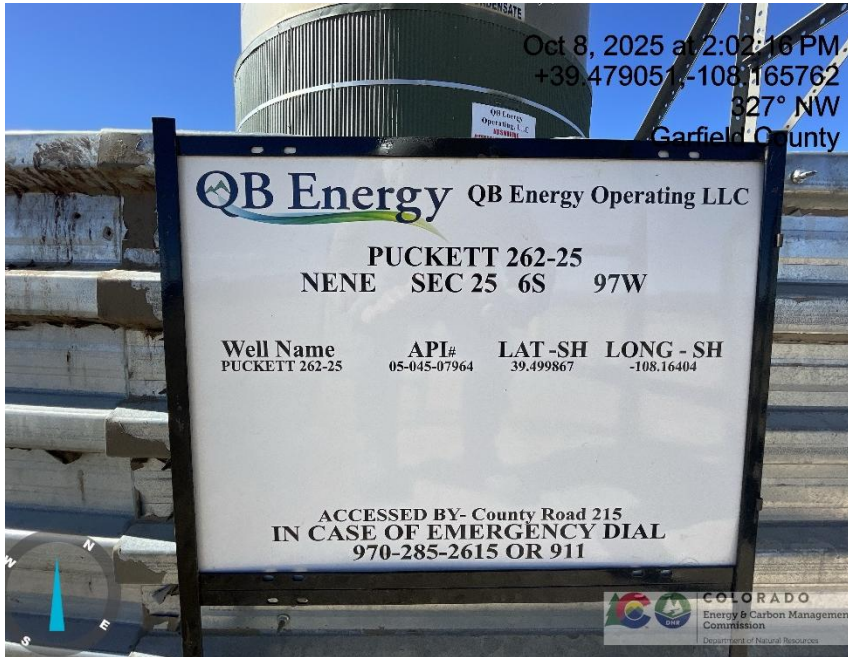

# Inspection/Audit Photos

Location Name: QB ENERGY OPERATING LLC PUCKETT 262-1 Pad

Location #: 324325

Photo # 4951 From entrance to location

Photo # 4952 Location

# Inspection/Audit Photos

Location Name: QB ENERGY OPERATING LLC PUCKETT 262-1 Pad

Location #: 324325

Photo # 4953 Location

Photo # 4954 Location

## Inspection/Audit Photos

Location Name: QB ENERGY OPERATING LLC PUCKETT 262-1 Pad

Location #: 324325

**Photo # 4955 Burner & fire tube open to entry by wildlife  
/wildlife hazard**

**Photo # 4956 Observed compliance issue addressed by QB  
employee during inspection**

## Inspection/Audit Photos

Location Name: QB ENERGY OPERATING LLC PUCKETT 262-1 Pad

Location #: 324325

Photo # 4957 Battery sign contains inaccurate information