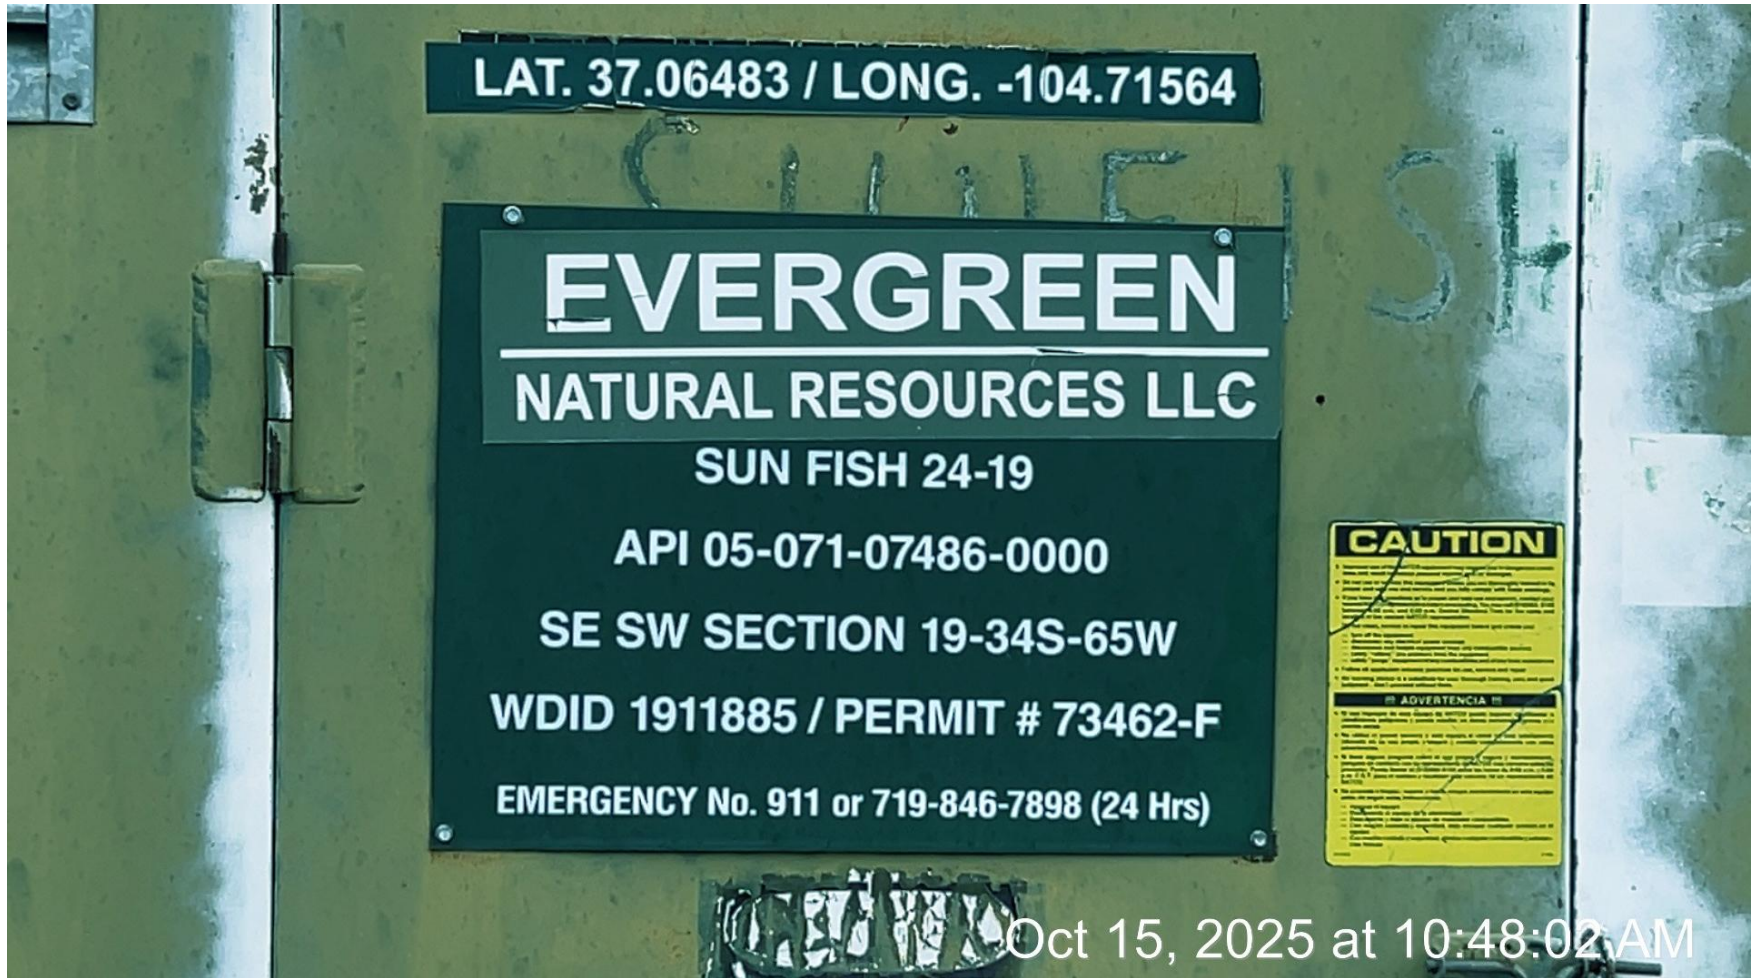

WELL NAME: , SUN FISH 24-19

API #: 071-07486

PHOTO 1: WELL SIGN

PHOTO 2: LOCATION