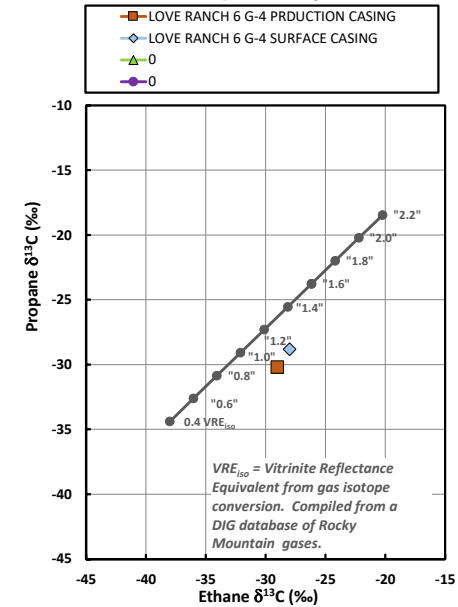

Ethane - Propane Maturity Plot