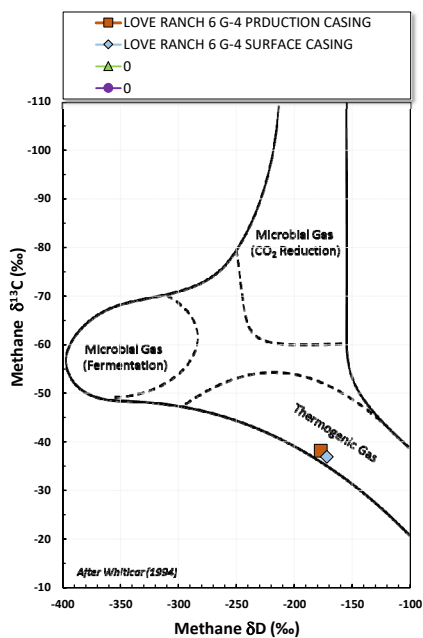

Haworth Ratio Plot - Characterization of Hydrocarbon Type