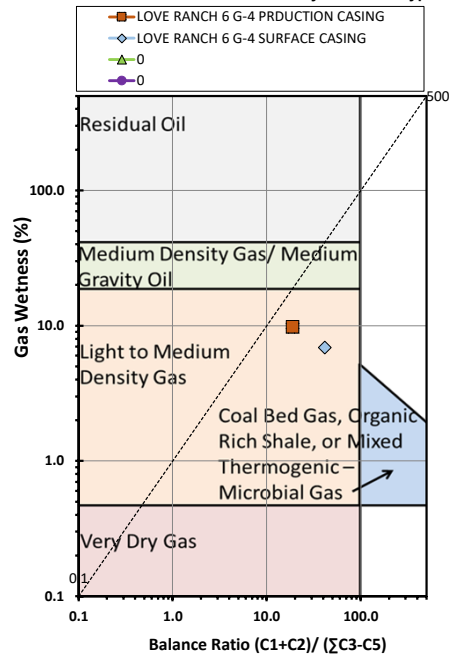

Haworth Ratio Plot - Characterization of Hydrocarbon Type