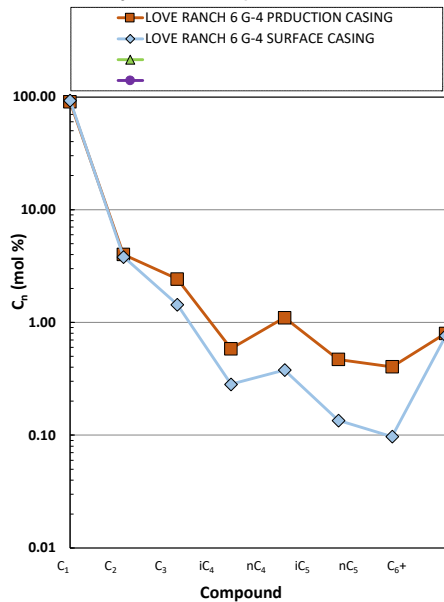

Hydrocarbon Composition Plot