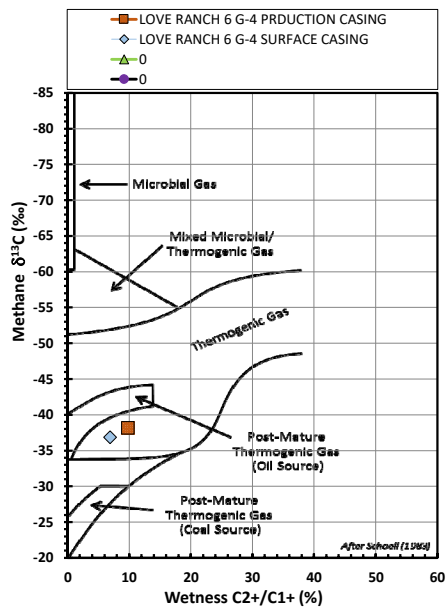

Haworth Ratio Plot - Characterization of Hydrocarbon Type