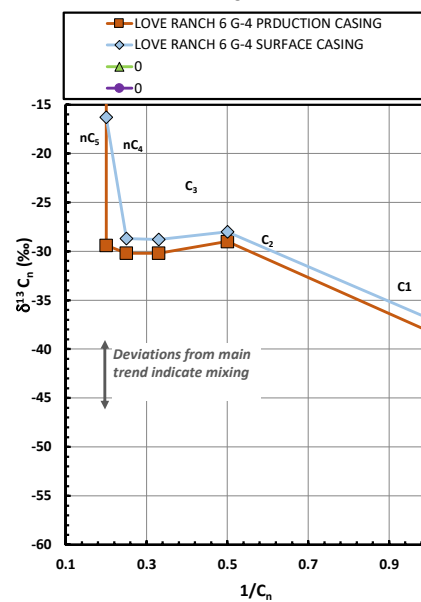

Mixing Plot