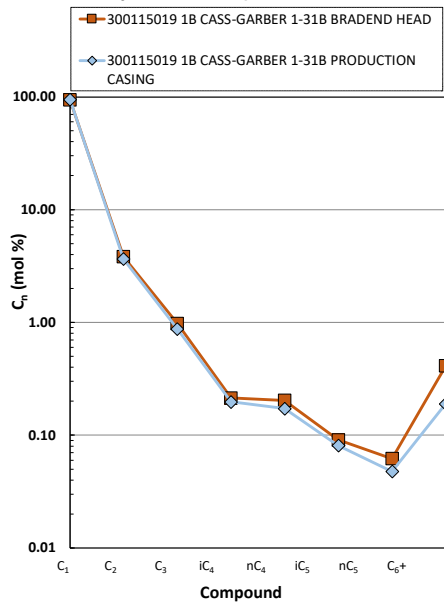

Hydrocarbon Composition Plot