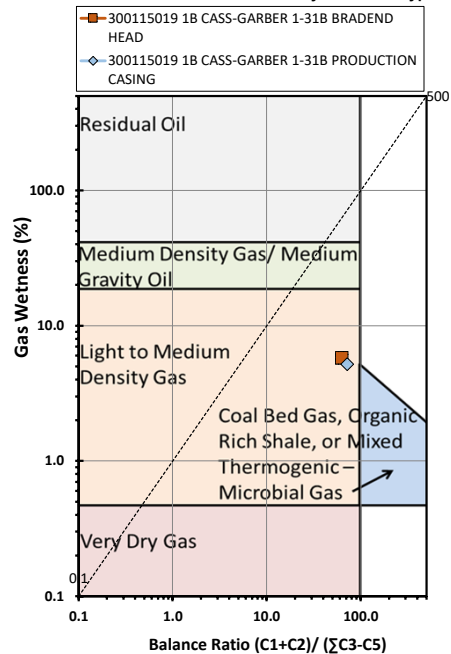

Haworth Ratio Plot - Characterization of Hydrocarbon Type