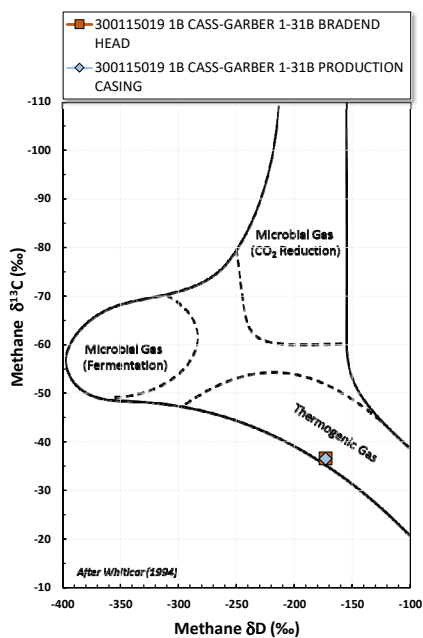

Haworth Ratio Plot - Characterization of Hydrocarbon Type