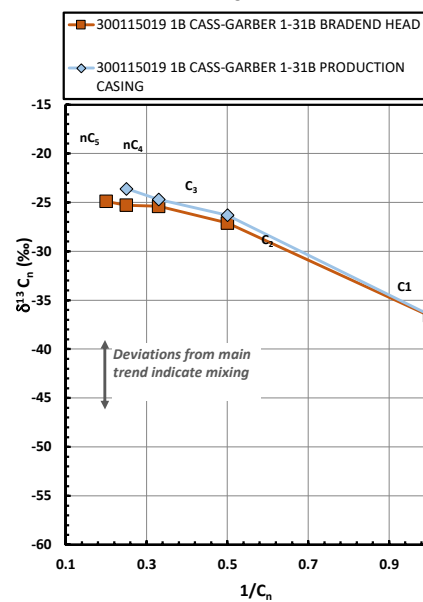

Mixing Plot