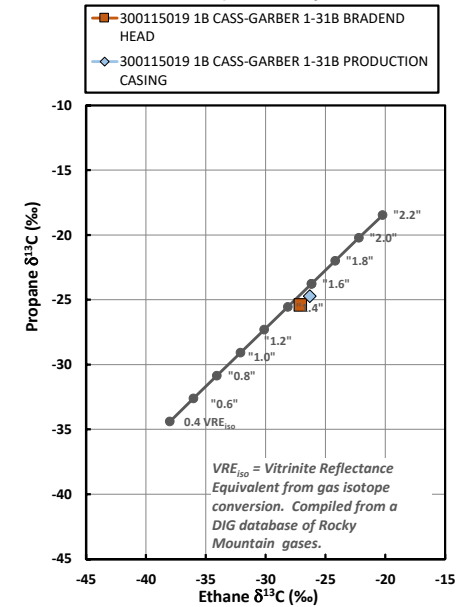

Ethane - Propane Maturity Plot