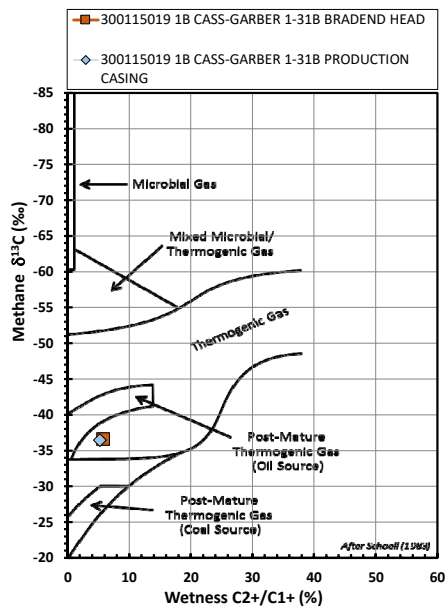

Haworth Ratio Plot - Characterization of Hydrocarbon Type