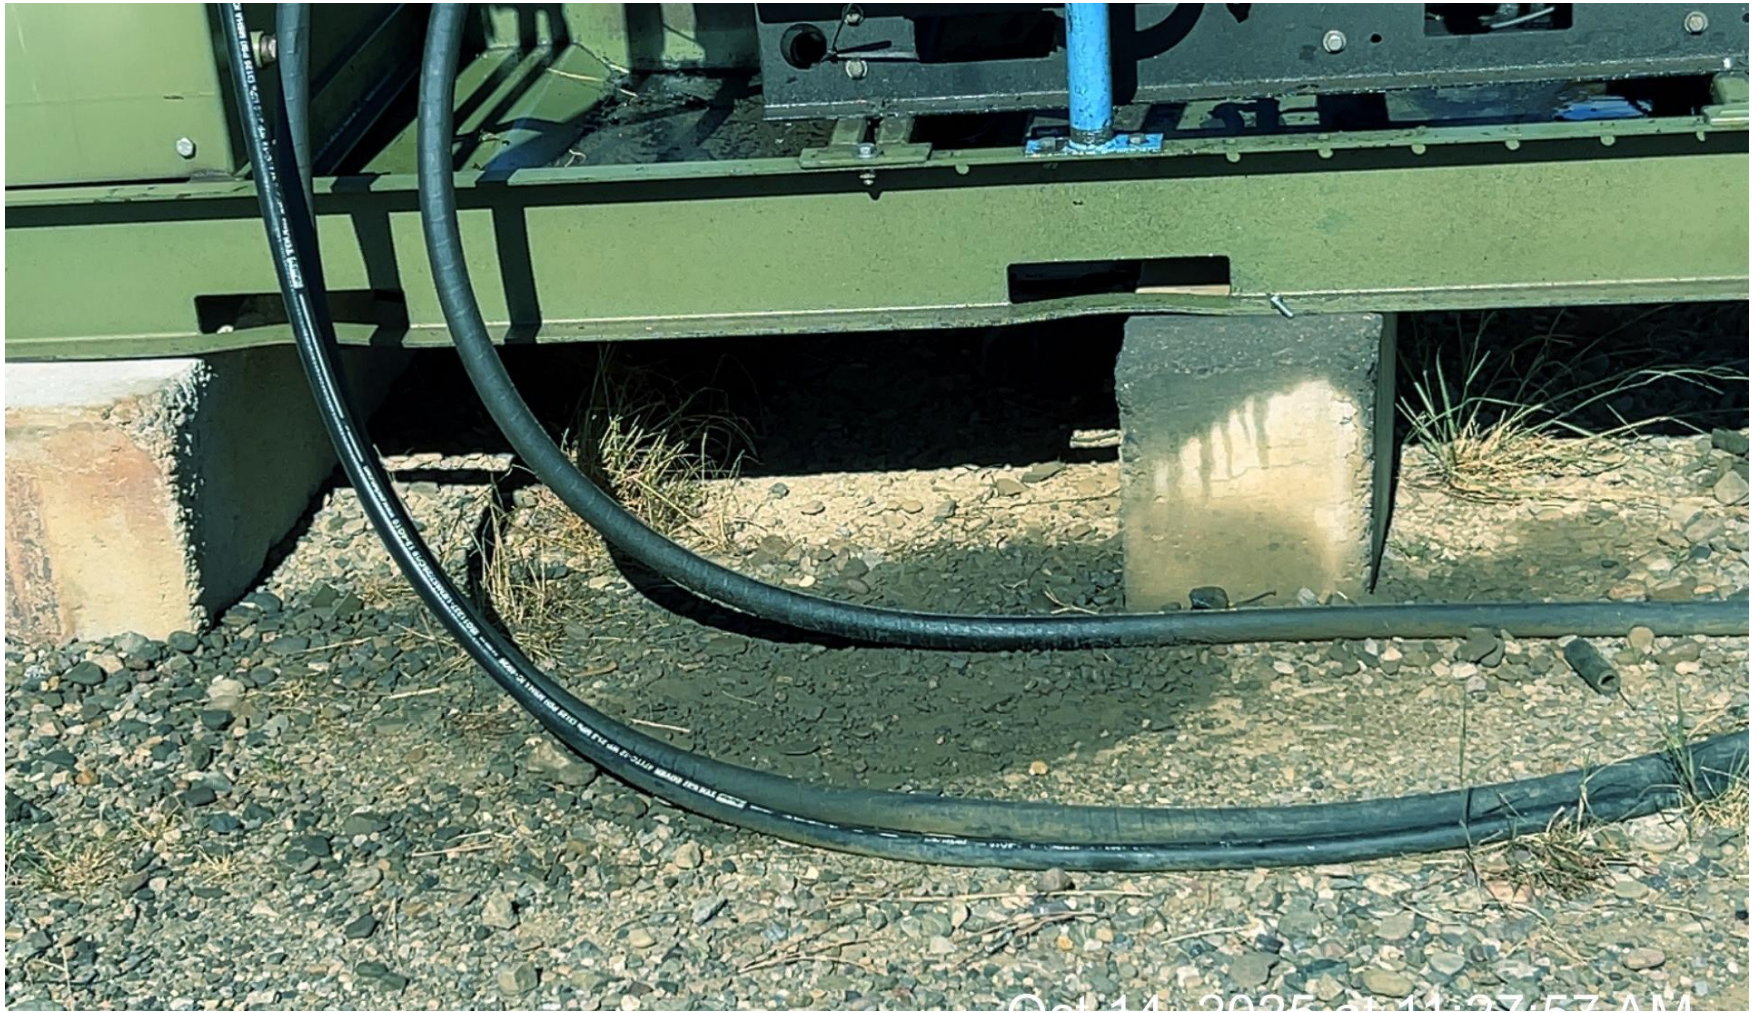

WELL NAME: , GOLDEN EAGLE 21-4

API #: 071-08425

PHOTO 1: WELL SIGN

**PHOTO 2: IMPACTED SOIL ENGINE SKID**

**PHOTO 3: WELLHEAD IMPACTED SOIL**

**PHOTO 4: LOCATION**