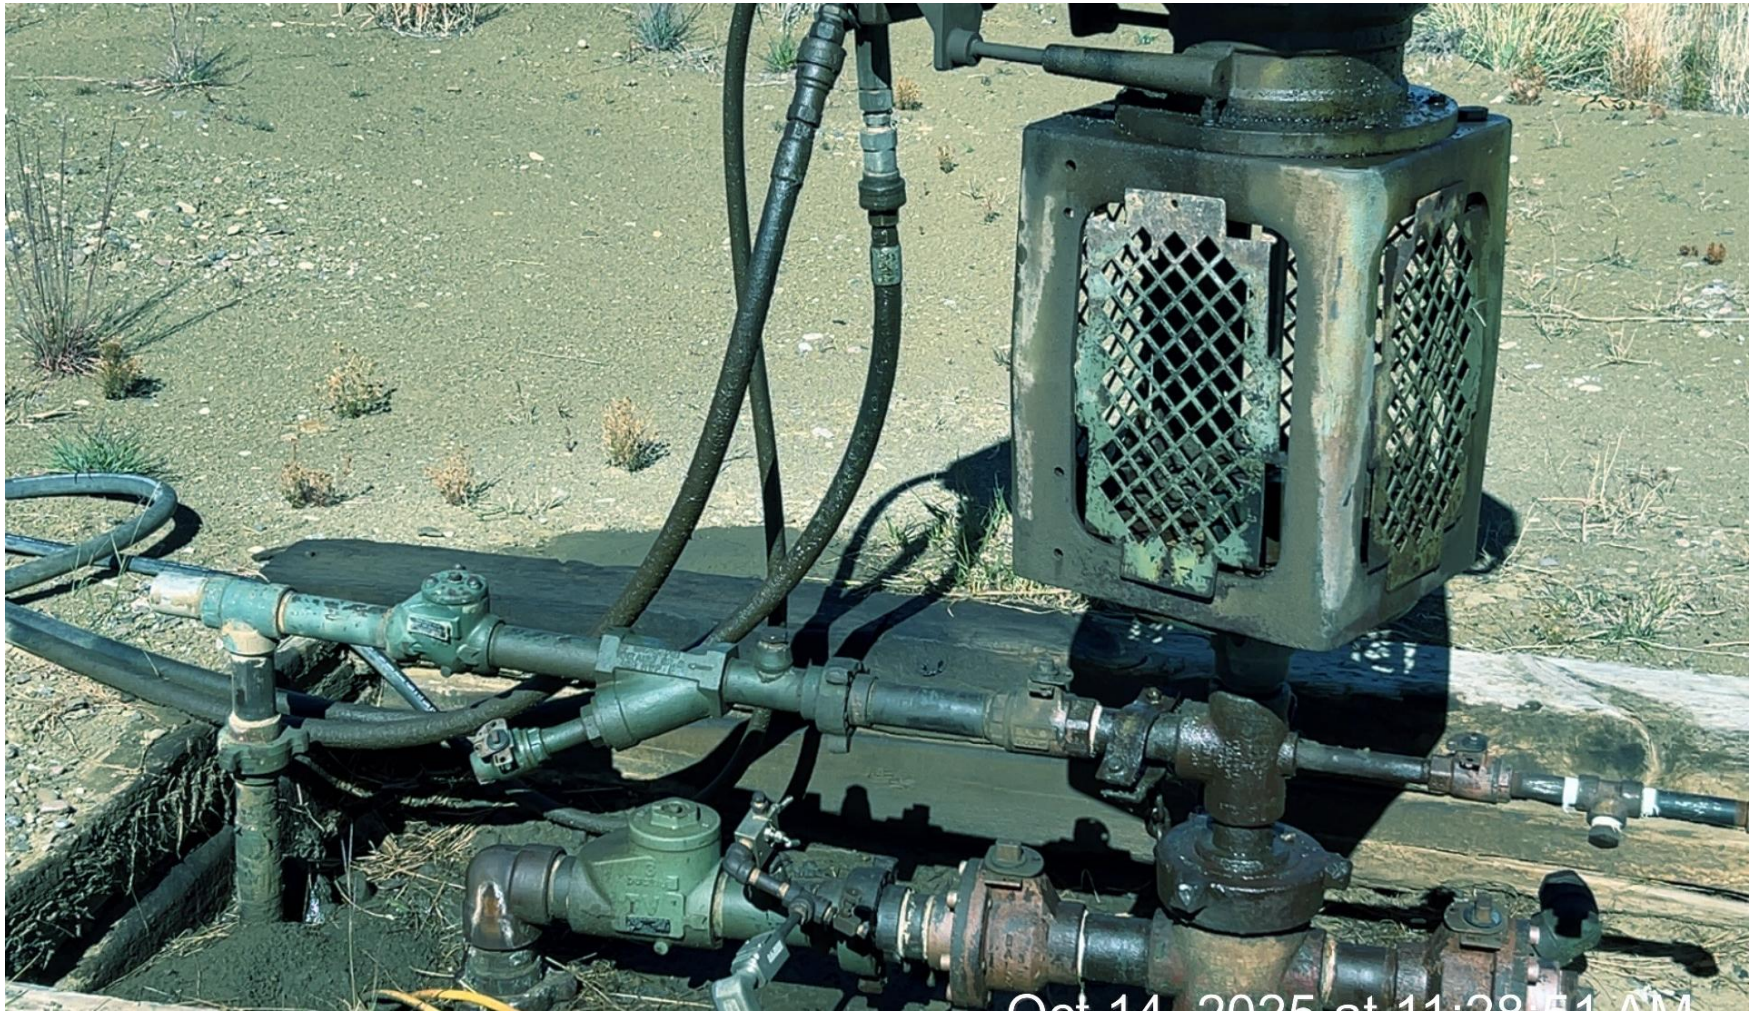

WELL NAME: , GOLDEN EAGLE 21-4

API #: 071-08425

PHOTO 1: WELL SIGN

**PHOTO 2: IMPACTED SOIL ENGINE SKID**

**PHOTO 3: WELLHEAD IMPACTED SOIL**

**PHOTO 4: LOCATION**