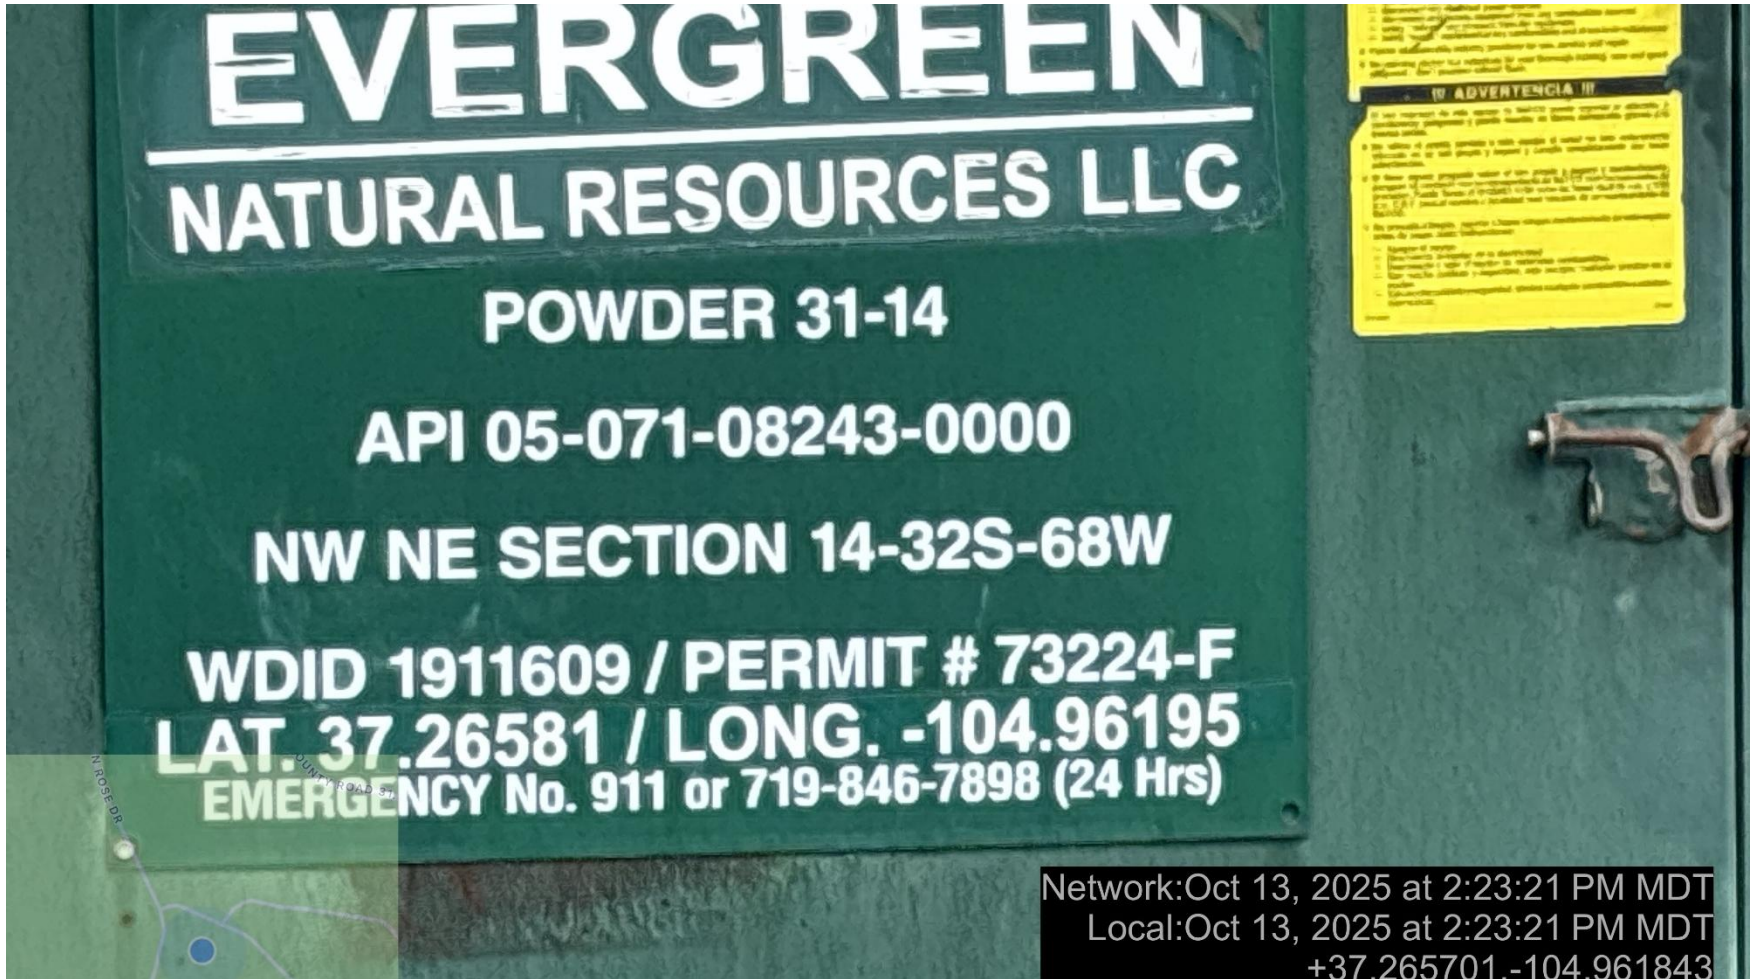

WELL NAME: POWER 31-14, API #: 071-08243, INSP. # 716301593

PHOTO 1: WELL SIGN

PHOTO 2: LOCATION.